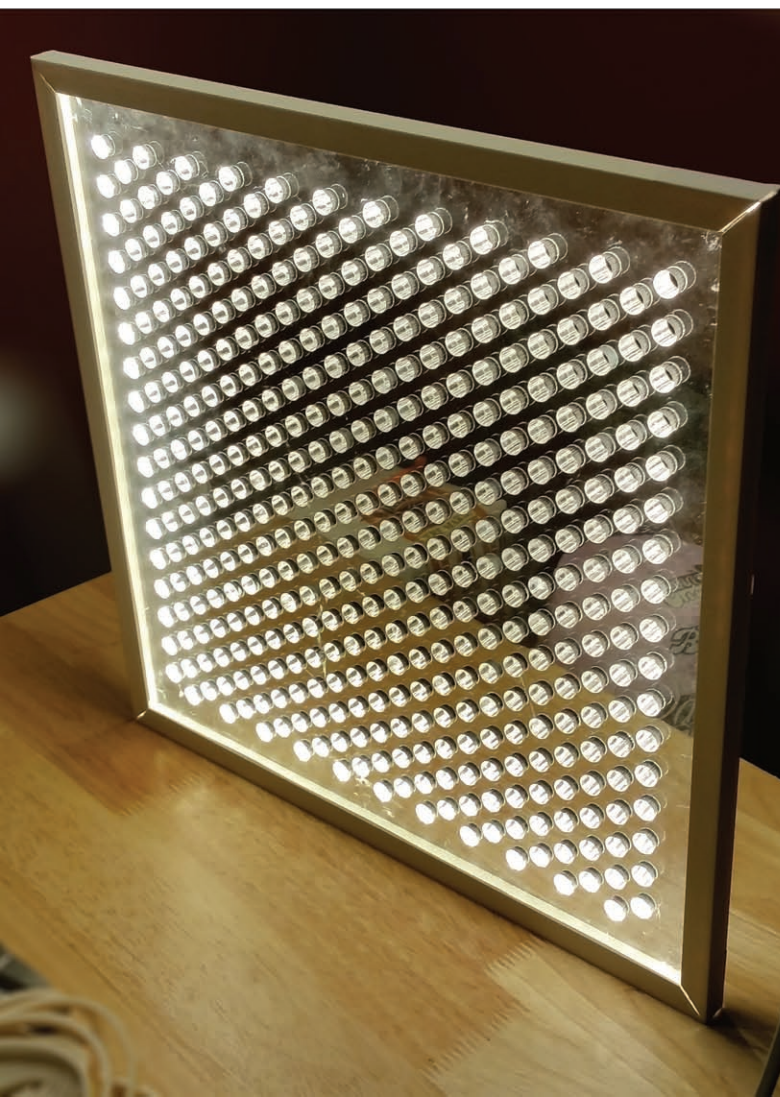

Light Hole products are created after years of studies and research, done in order to find the elements needed to allow our lamps to stand out from the various types of lamps already existing: leds, INOX steel and methacrylate. The real innovation is not to be found in the raw materials, but it finds its place in the blending of the three of them, that together become the essence of a product with a charming design that uses the led light in an operating way, excluding the dazzling effect and creating light sculptures.

The innovation does not concern just the design, but it includes also our products technology. Light Hole lamps can be easily controlled by your smartphone with the application suitable for Andoid, iOS, Touch or through the interface Zigbee (such as Amazon Alexa, Google Home, etc.). Moreover, Light Hole lamps can be set up with the home automation system already settled at your house.

BREVETTO

LIGHTHOLE®

BREVETTO D'INVENZIONE INVENTION PATENT

L'innovazione del brevetto LightHole® consiste nel distribuire i led lungo il perimetro di lastre forate di materiale ad alta trasparenza, come il metacrilato, all'interno di una parte in acciaio INOX. In questo modo, il metallo protegge i led e ne dissipa il calore, mentre il metacrilato forato diffonde la luce dei led in modo efficiente, ma uniforme, eliminando il fastidioso effetto abbagliante dei led

The LightHole® patent innovation consists in put the LEDs along the edge of the sheet holed of highly transparent material, such as methacrylate, inside a part in metal. In this way, the metal protects the LEDs and dissipates the heat, while the perforated methacrylate diffuses the light of the LEDs efficiently, but uniformly, removing the annoying LEDs dazzling effect.