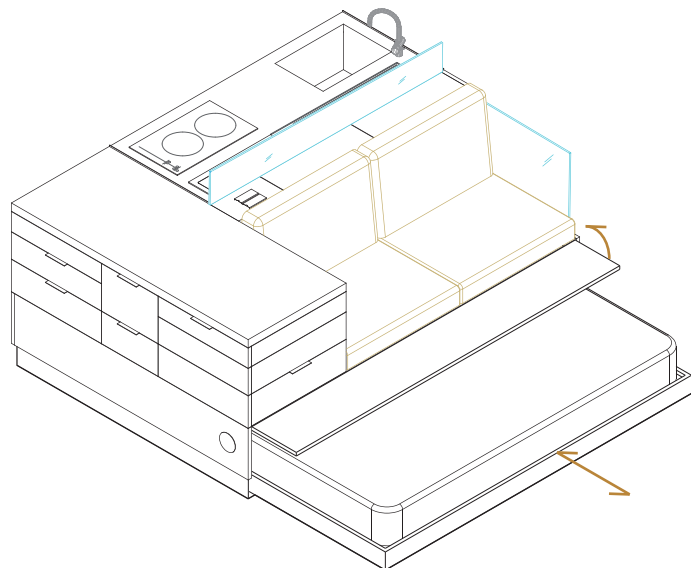

ZONA LIVING E ZONA NOTTE
kitchen side and storage side

* GLI ELETTRODOMESTICI VERRANNO SELEZIONATI IN FASE D'ORDINE
appliances will be selected at time of order

VALERIA LONGO DESIGN
All rights reserved

ARTEMA
ARREDI | DESIGN | CONTRACT

SALINA
ARREDO MULTIFUNZIONALE *multifunctional furniture*

ZONA LIVING E ZONA NOTTE
kitchen side and storage side

**NEI VANI DIETRO IL DIVANO
SONO RIPOSTI I CUSCINI**
*Inside the compartments behind
the sofa are placed the pillows*