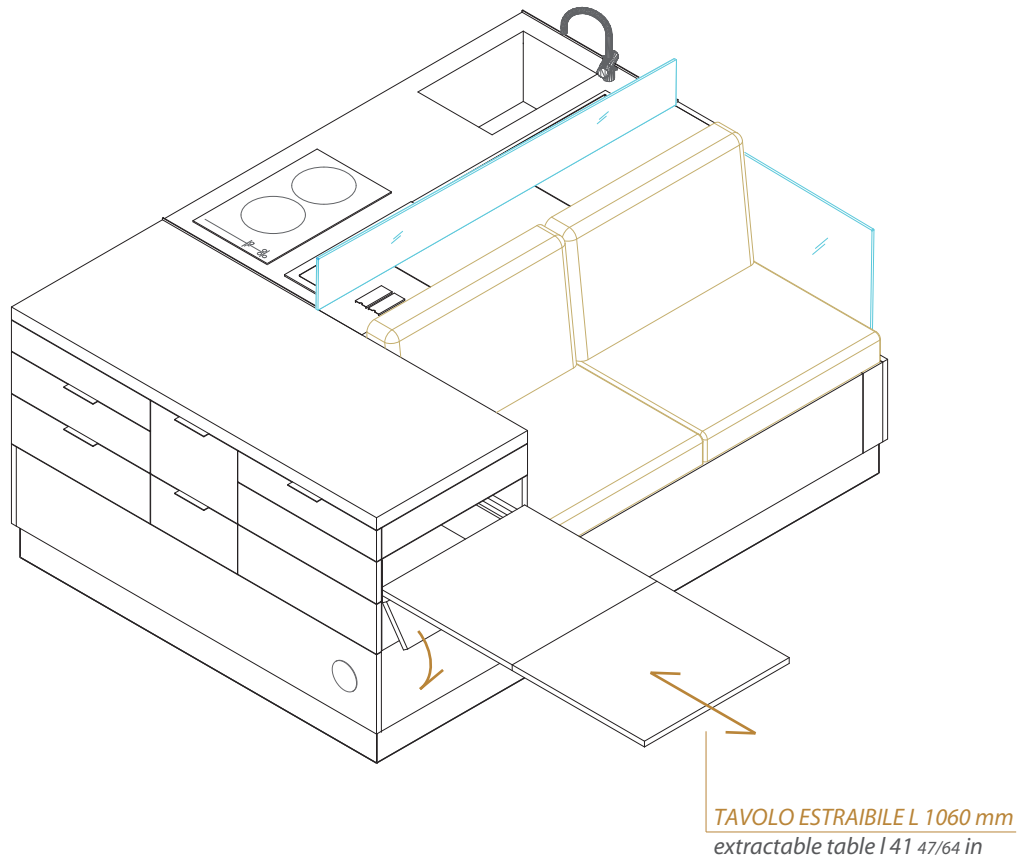

SALINA
ARREDO MULTIFUNZIONALE *multifunctional furniture*

ZONA LIVING E ZONA NOTTE
kitchen side and storage side

* GLI ELETTRODOMESTICI VERRANNO SELEZIONATI IN FASE D'ORDINE
appliances will be selected at time of order

VALERIA LONGO DESIGN
All rights reserved

ARTEMA
ARREDI | DESIGN | CONTRACT