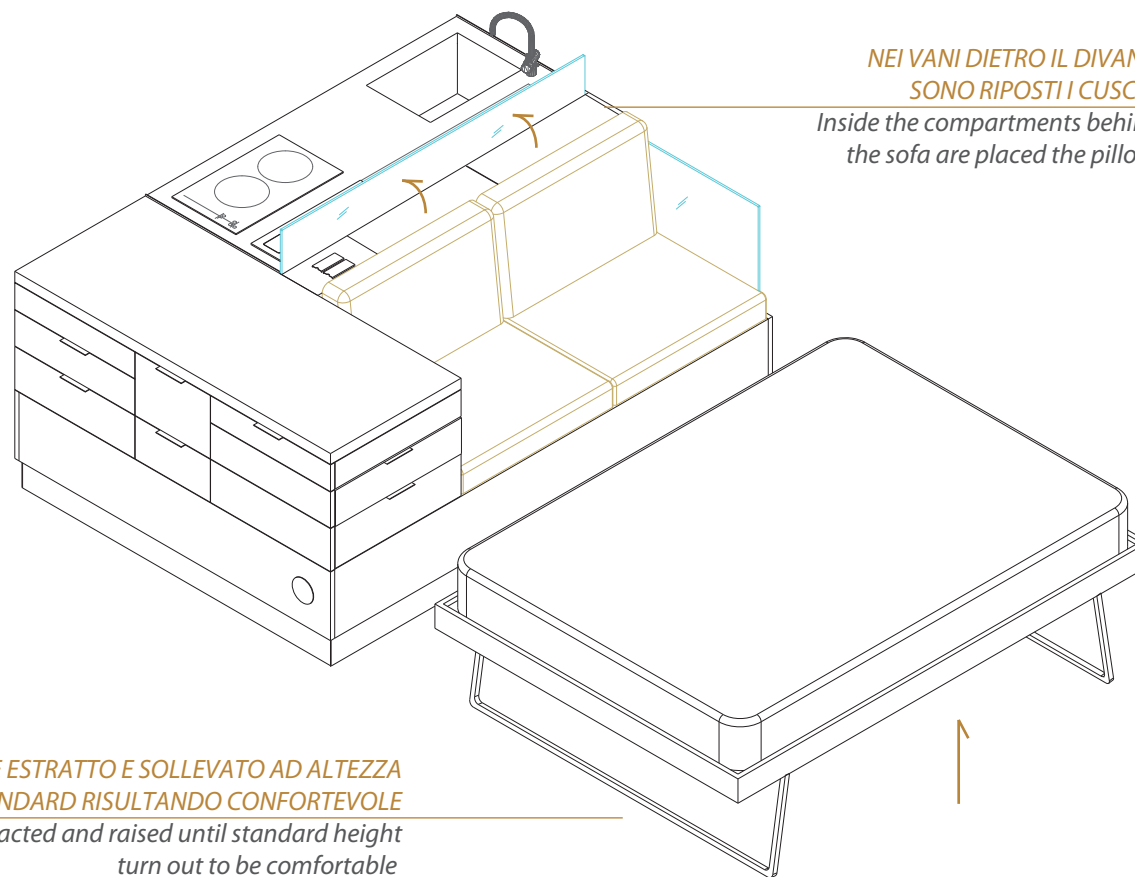

ZONA LIVING E ZONA NOTTE
kitchen side and storage side

* GLI ELETTRODOMESTICI VERRANNO SELEZIONATI IN FASE D'ORDINE
appliances will be selected at time of order

VALERIA LONGO DESIGN
All rights reserved

ARTEMA
ARREDI | DESIGN | CONTRACT

SALINA
ARREDO MULTIFUNZIONALE *multifunctional furniture*

ZONA LIVING E ZONA NOTTE
kitchen side and storage side

**NEI VANI DIETRO IL DIVANO
SONO RIPOSTI I CUSCINI**
*Inside the compartments behind
the sofa are placed the pillows*