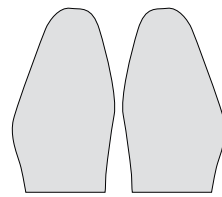

Sophia

634
Black calf
Leather 8 mm

D&S
HANDMADE IN ITALY

Custom made for you

D&S
HANDMADE IN ITALY

D&S
HANDMADE IN ITALY

Exclusive Collection - 003

Cesare 	Tiberio 	Augusto 	Claudio 
Nerone 	Caligola 	Tito 	Adriano 