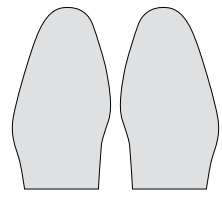

Classic Collection - 312

Verdi 	Totò ★ 	Frank ★ 	Fred ★
Andrea 	D'Annunzio 	Casanova 	Lapo
Romeo 	Gianni 	Roberto 	

EE american
G english
7.5 french