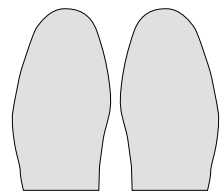

Classic collection - 669

Luigi ★ 	Pertini ★ 	Da Vinci ★ 	Volta
Dante 	Alberto 	Uliassi 	Marco Polo
Luciano 	Colombo 		

EEE american
H english
9 french