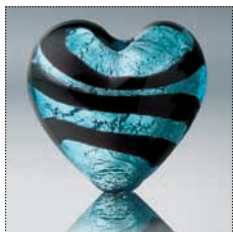

MODELS ZEBRATO

Gold of Venice

FA 034
AQUA