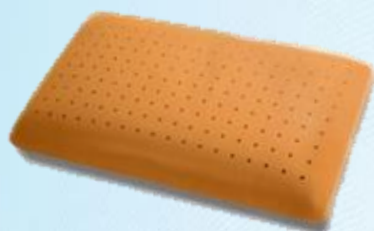

Saponetta Aloe. Microcapsule con essenza di aloe a lento rilascio: idratante, per un riposo di completo relax.

Aloe Pillow. Aloe microcapsules: moisturizing, for a rest in total comfort.