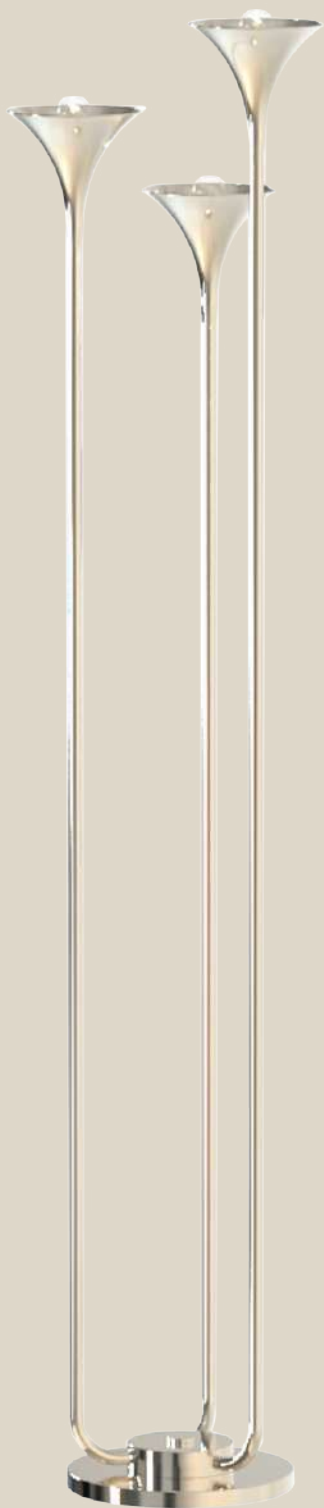

MADE IN ITALY

LUMIIS

HOTEL AND CONTRACT  
LIGHTING

LUMIS è:

- Made in Italy
- Progettazione interna
- Custom Made
- Esperienza in un vasto settore di materiali
- Attenzione ai budget

LUMIS is:

- Made in Italy
- Internal design
- Custom made
- Expertise in a vast area of materials
- Care for budgets