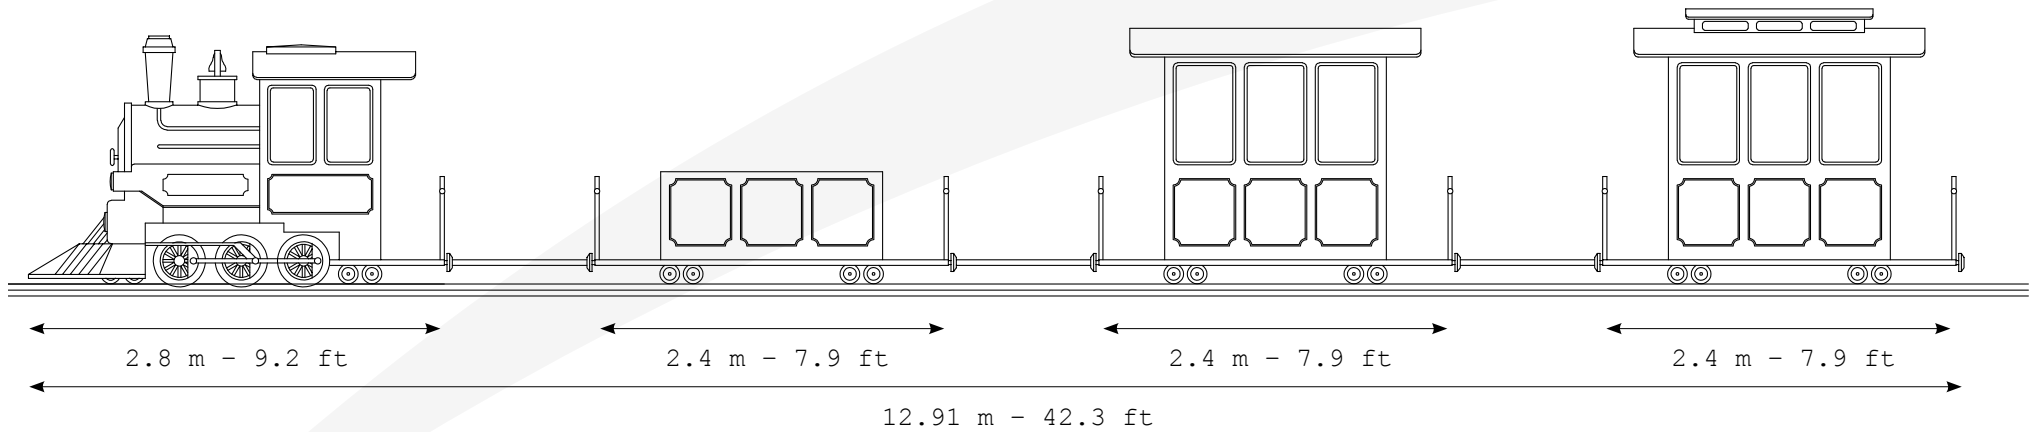

TECHNICAL SPECIFICATIONS

Structure

SIDE VIEW