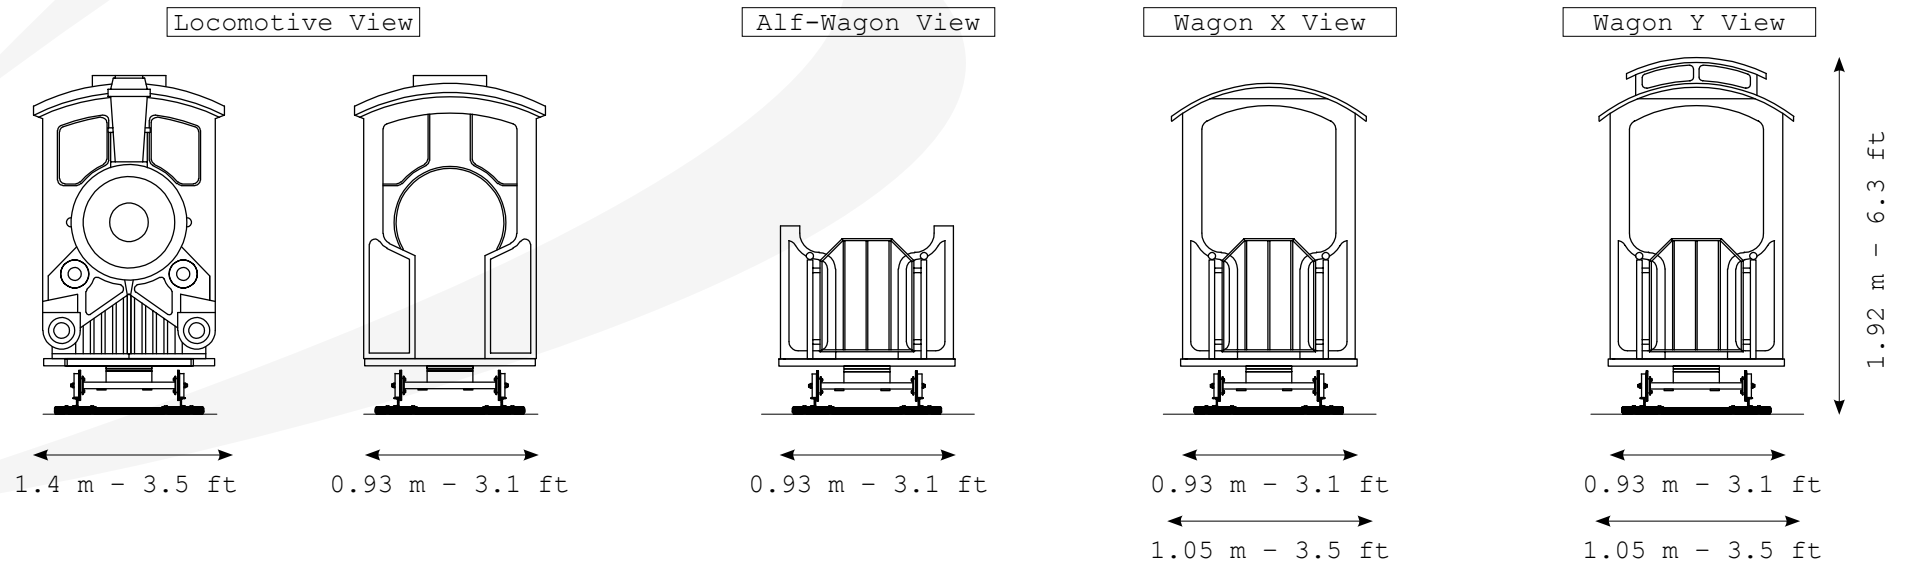

TECHNICAL SPECIFICATIONS

Structure

SIDE VIEW

FRONT VIEW