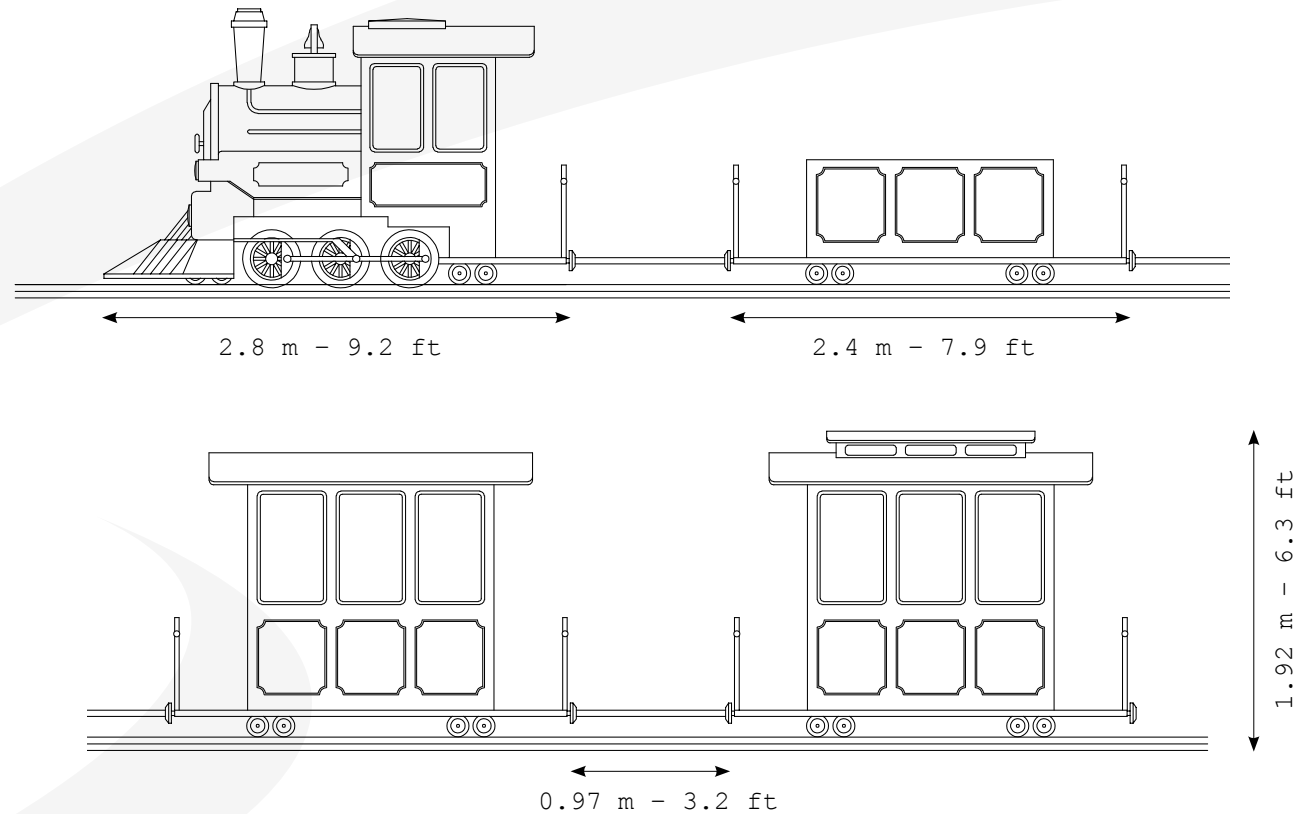

TECHNICAL SPECIFICATIONS

Park Model / On Trailer

GENERAL

Size: ~ 12.91 x 1.5 m - 42.3 x 3.5 ft
(standard)

Height: ~ 1.92 m - 6.3 ft

Rotation system: eletromechanical

Vehicles: standard 1 + 3

Seats/Vehicle: 8 children or 6 adults seats/each

Seats capacity: 28 seats

Th. Capacity: ~ 670 passengers/h

Lighting: ~ 4.5 kW

Moving Power: ~ 3 kW

COLORADO EXPRESS