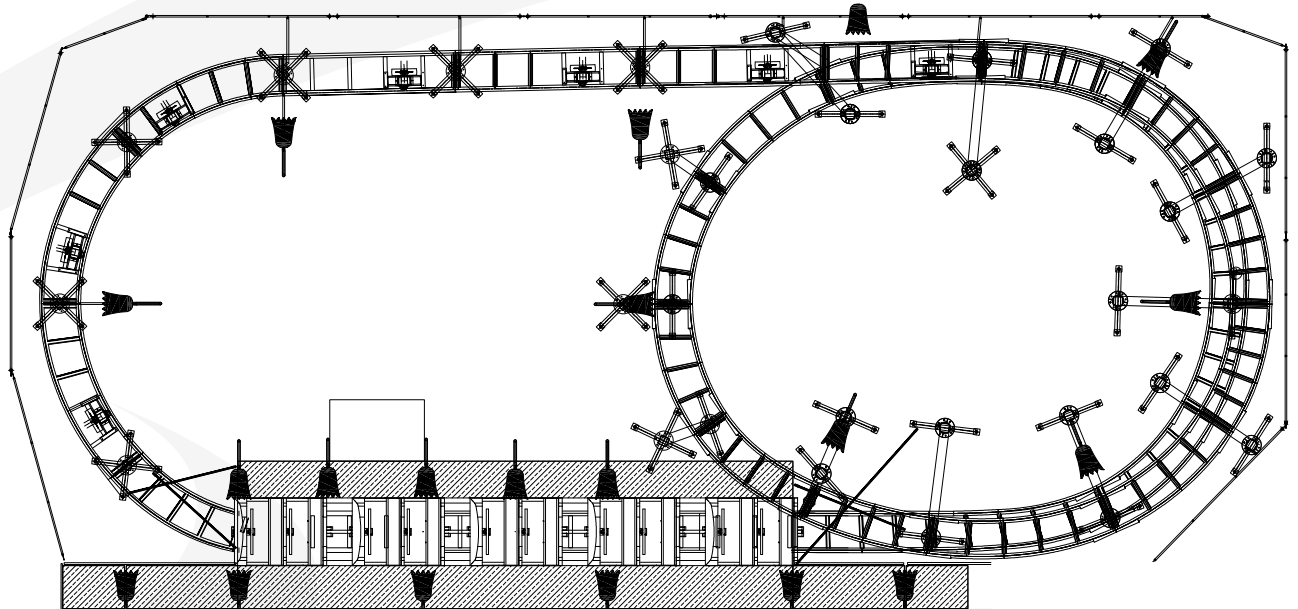

TECHNICAL SPECIFICATIONS

Park Model / Portable Version

TOP VIEW

Base Size: ~ 22 x 11 m - 72.1 x 36 ft

Height: ~ 6.6 m - 21.6 ft

Track Length: ~ 80 m

Vehicles: 5

Seats/Vehicle: 4 seats/each

Th. Capacity: ~ 480 passengers/h

Speed: ~ 24 km/h

Lighting: ~ 4 kW

Moving Power: ~ 30 kW

CRAZYWORM COASTER