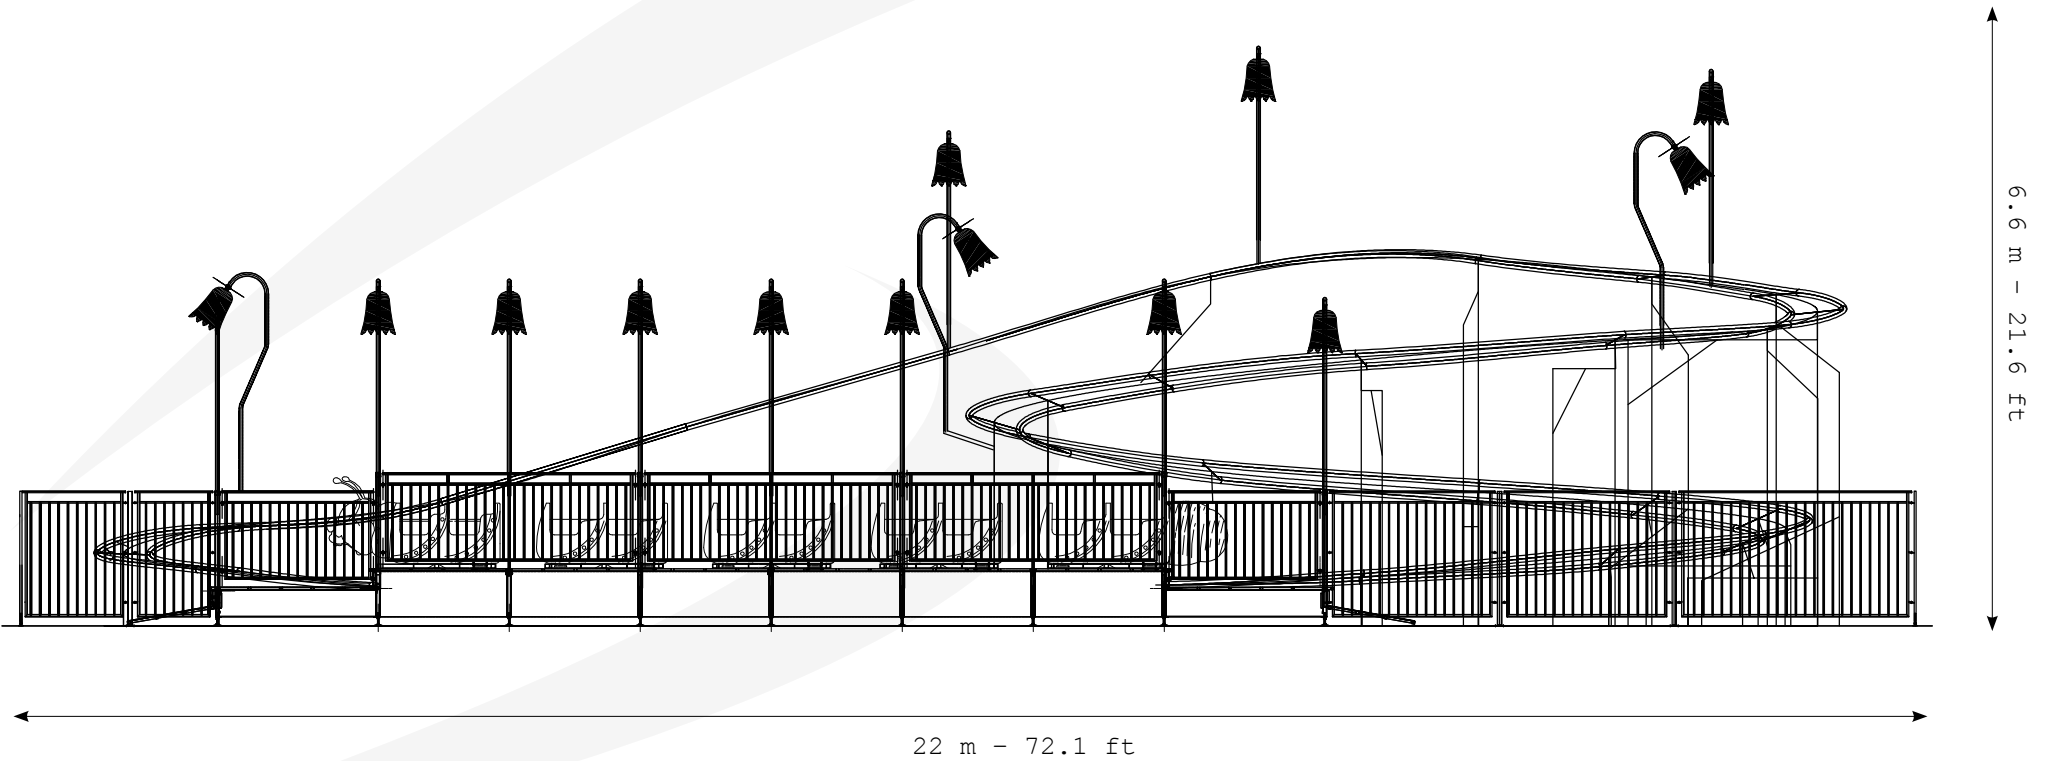

# TECHNICAL SPECIFICATIONS

Park Model / Portable Version

TOP VIEW

Base Size: ~ 22 x 11 m - 72.1 x 36 ft

Height: ~ 6.6 m - 21.6 ft

Track Length: ~ 80 m

Vehicles: 5

Seats/Vehicle: 4 seats/each

# CRAZYWORM COASTER

## Layout

FRONT VIEW

# TECHNICAL SPECIFICATIONS

Layout

SIDE VIEW

 **SARTORI**  
AMUSEMENT RIDES

**SARTORI**  
AMUSEMENT RIDES