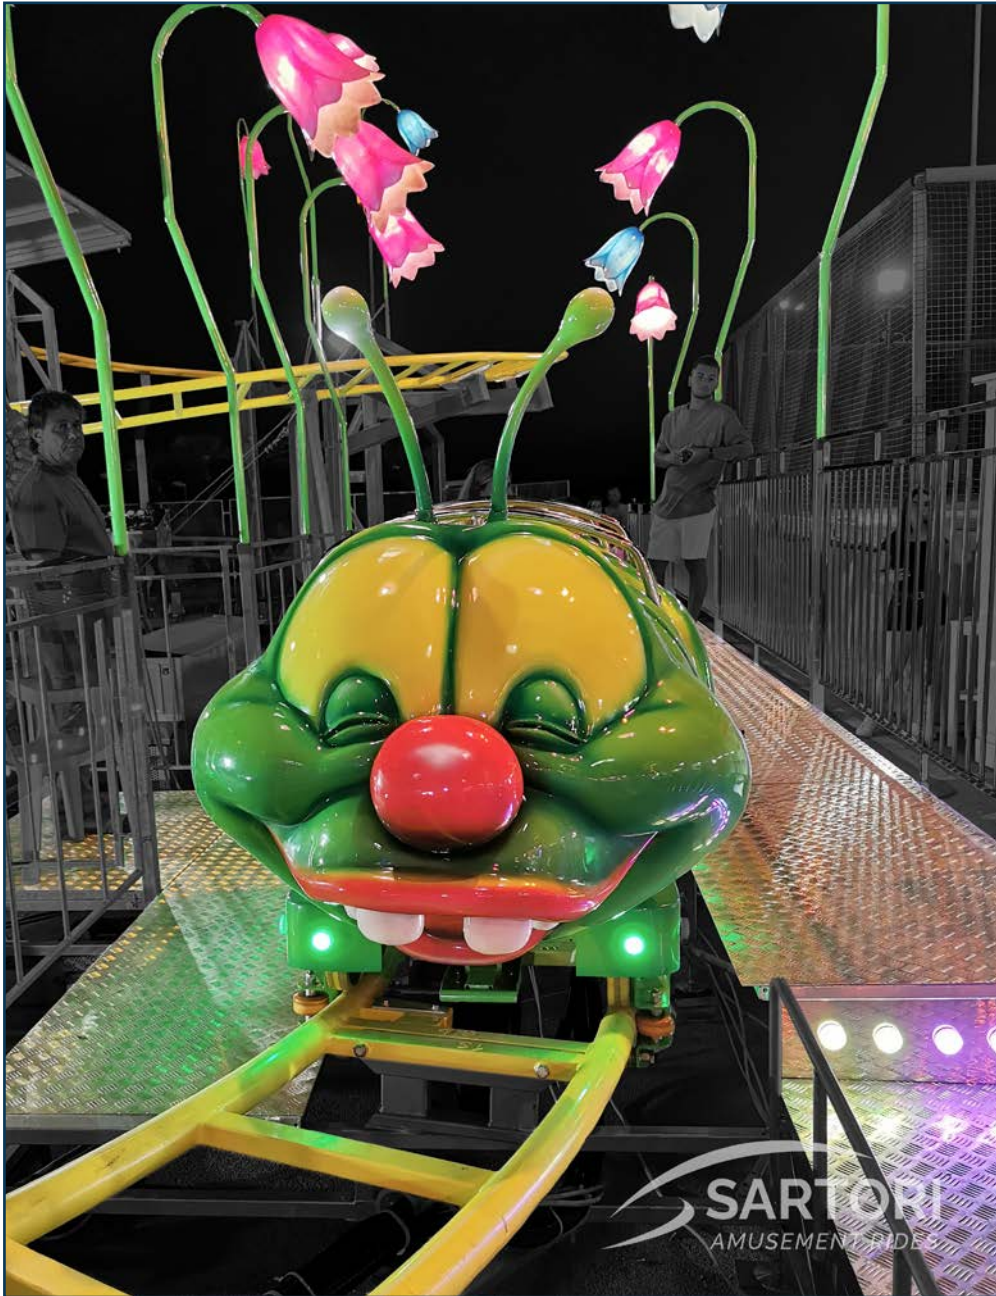

# CRAZYWORM COASTER

## Layout

FRONT VIEW

# TECHNICAL SPECIFICATIONS

Layout

SIDE VIEW

 **SARTORI**  
AMUSEMENT RIDES

**SARTORI**  
AMUSEMENT RIDES