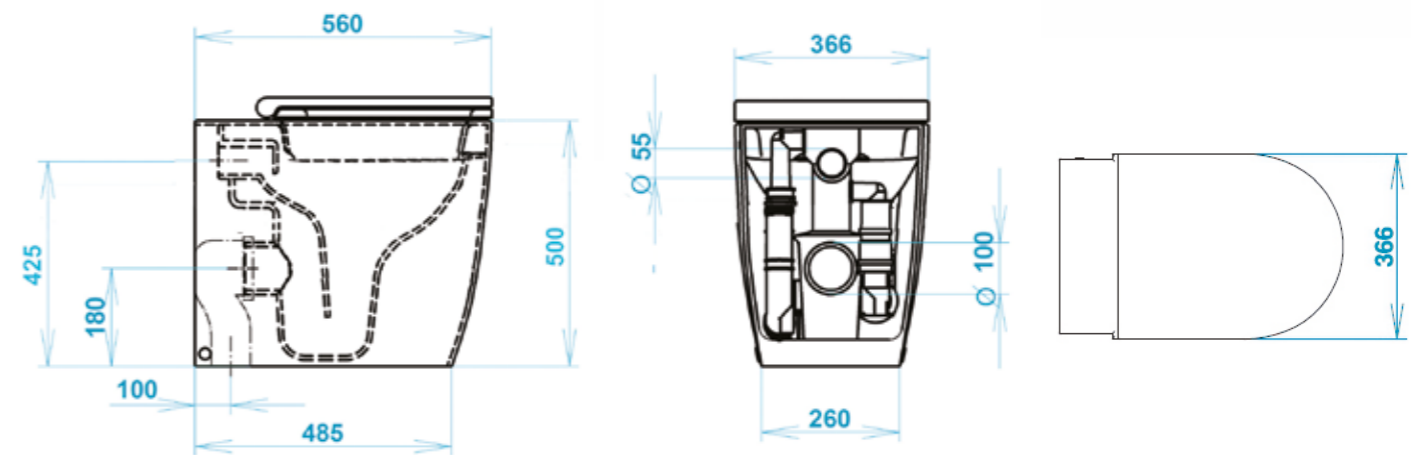

TECHNICAL DATA

Power Supply	220-240Va, 50Hz
Absorption	55 W
Discharge capacity	6 litri (EN997:2012)
Norms	EN33 – EN60335-1

ACCESSORY ON REQUEST:

It is possible to have Toilé equipped with **motion sensor**. This way, the self activation of the aspirator allows to avoid any physical contact with the manual switch.

Available in satin black and white.