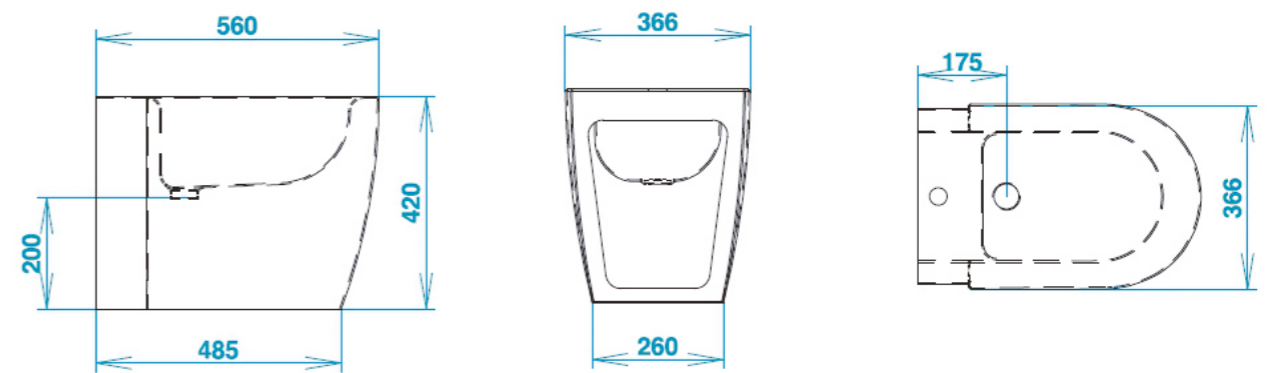

PLANUS

TOILÉ WC

WC WITH INTEGRATED AIR ASPIRATOR
THAT COUNTERACTS THE DIFFUSION OF
CONTAMINATED AEROSOL AND BAD ODORS.
TOILET SEAT WITH SOFT CLOSE INCLUDED

56x36,6x h 42 CM

TOILÉ BIDET

COORDINATE SINGLE-HOLE BIDET
56x36,6x h 42 CM