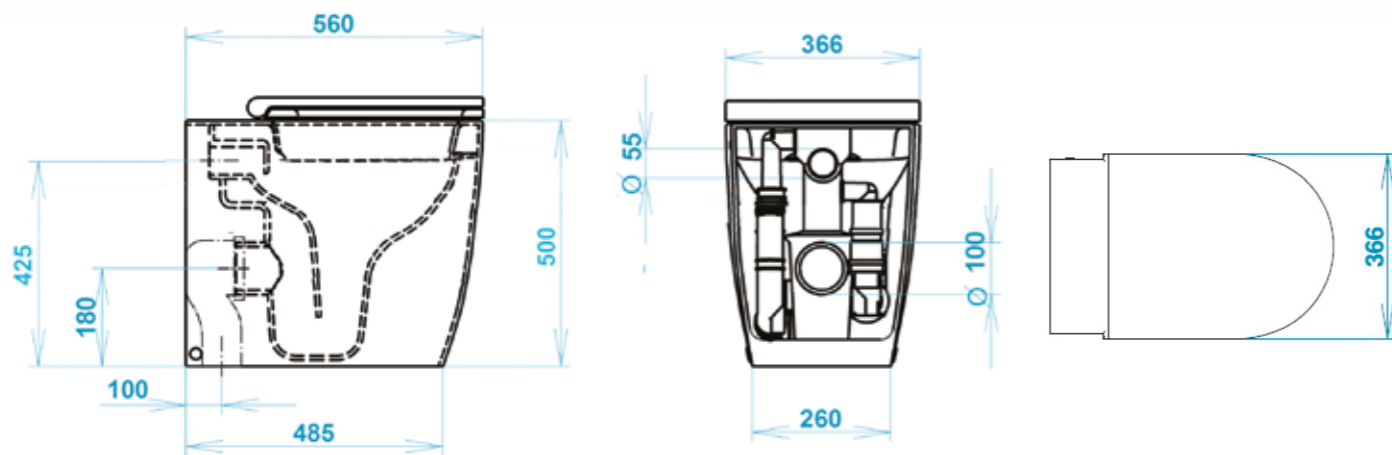

TOILÉ WC H50

WC WITH INTEGRATED AIR ASPIRATOR
THAT COUNTERACTS THE DIFFUSION OF
CONTAMINATED AEROSOL AND BAD ODORS.
TOILET SEAT WITH SOFT CLOSE INCLUDED
VERSION FOR THIRD AGE.

56x36,6x h 50 CM

TECHNICAL DATA

Power Supply	220-240Va, 50Hz
Absorption	55 W
Discharge capacity	6 litri (EN997:2012)
Norms	EN33 – EN60335-1

ACCESSORY ON REQUEST:

It is possible to have Toilé equipped with **motion sensor**. This way, the self activation of the aspirator allows to avoid any physical contact with the manual switch.

Available in satin black and white.

TOILÉ WC H50-AID

WC WITH INTEGRATED AIR ASPIRATOR
THAT COUNTERACTS THE DIFFUSION OF
CONTAMINATED AEROSOL AND BAD ODORS.
TOILET SEAT WITH SOFT CLOSE INCLUDED
VERSION FOR DISABLED.

56x36,6x h 50 CM