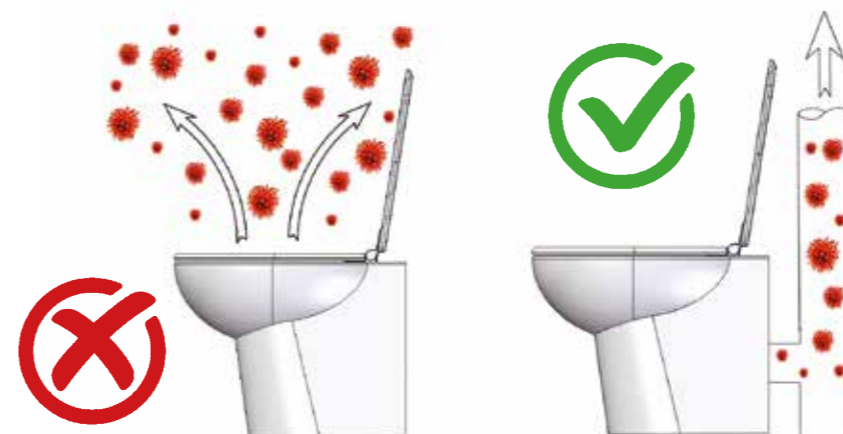

TOILÉ

TOILÉ RANGE
INCLUDES THE
COORDINATED
BIDET

*It replaces any type
of existing toilet
without masonry works*

MADE IN ITALY
PATENTED

Toilé solves the problem of bad smells by removing them before they come out the bowl, avoiding its spread. Furthermore, numerous official studies carried out internationally have shown that viruses and bacteria, including Coronavirus, are widely present in the aerosol generated during the use of the toilet. Thanks to its technology, **the toilet with integrated air aspirator conveys the sucked aerosol towards the drain** column sewage system.

**A modern and essential range,
with a pure design that hides
an exclusive and patented
technology inside**

PLANUS