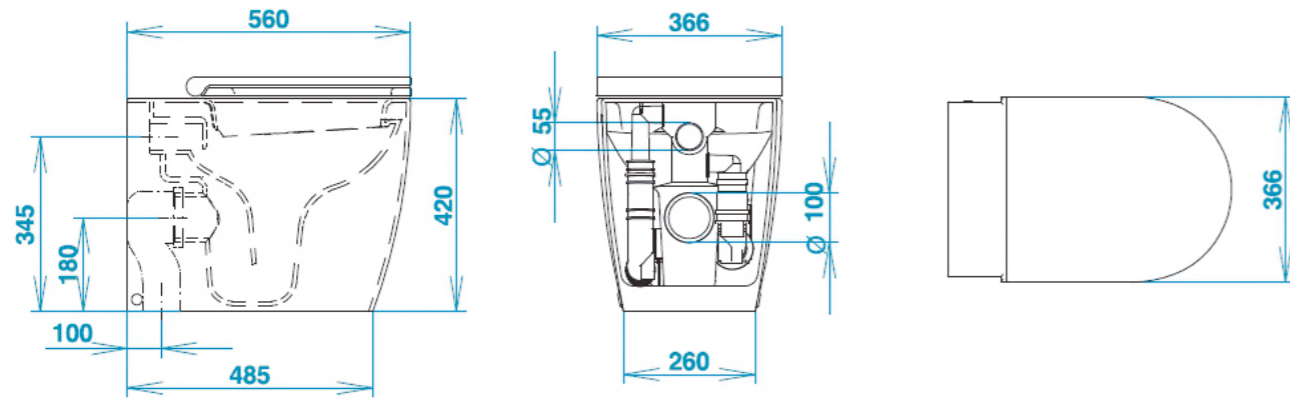

PLANUS

TOILÉ WC

WC WITH INTEGRATED AIR ASPIRATOR
THAT COUNTERACTS THE DIFFUSION OF
CONTAMINATED AEROSOL AND BAD ODORS.
TOILET SEAT WITH SOFT CLOSE INCLUDED

56x36,6x h 42 CM

TOILÉ BIDET

COORDINATE SINGLE-HOLE BIDET
56x36,6x h 42 CM