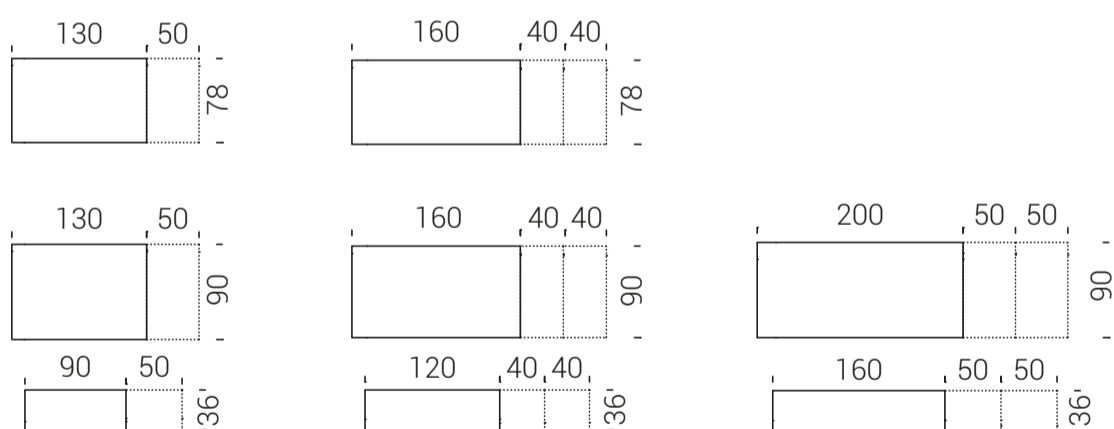

tavoli e panche allungabili/ extendable tables and benches / tables et bancs extensibles / verlängerbarer Tische und Bänchen / mesas e bancos extensibles