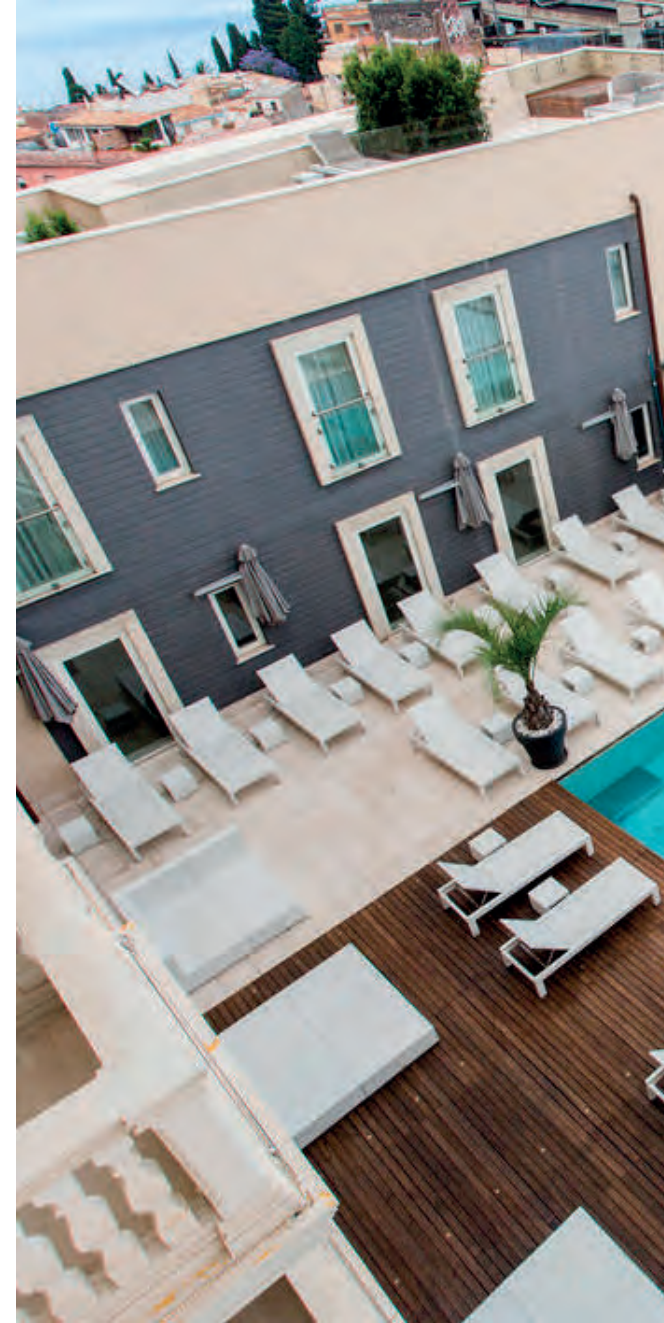

Hotel Imperiale

Elegante combinazione di architettura di inizio XX secolo e influenze moderne, l'hotel è un raffinato mix di passato e presente.

Elegant combination of early 20th century architecture and modern influences, the hotel is a refined mix of past and present.