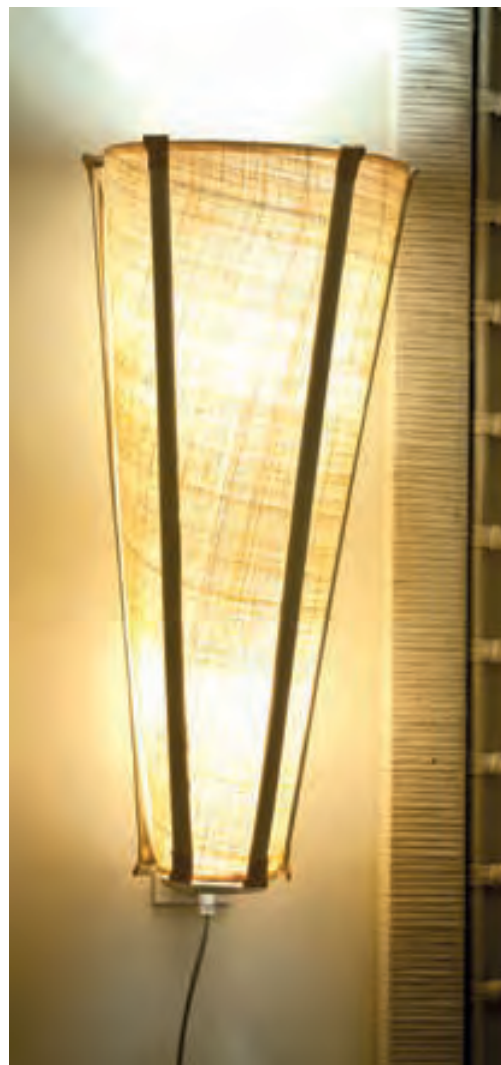

Suite

Lampada a parete con base in midollino e paralume in raffia naturale con venature in listelli di bambù.

Suite

Wall Lamp with base in midollin and lampshade in natural raffia with bamboo strips.