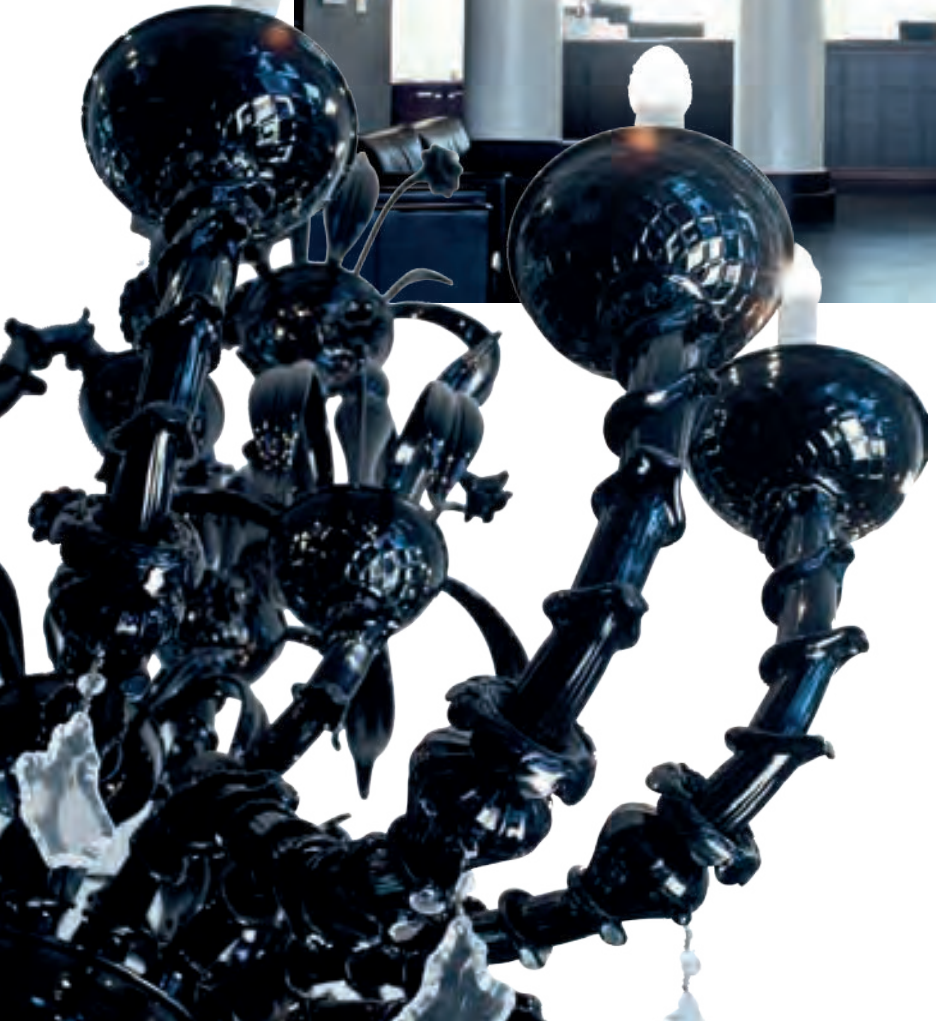

Reception

Grande lampadario in stile veneziano interamente in vetro di Murano soffiato.

Reception

Big venetian style chandelier totally in handmade blown Murano glass.