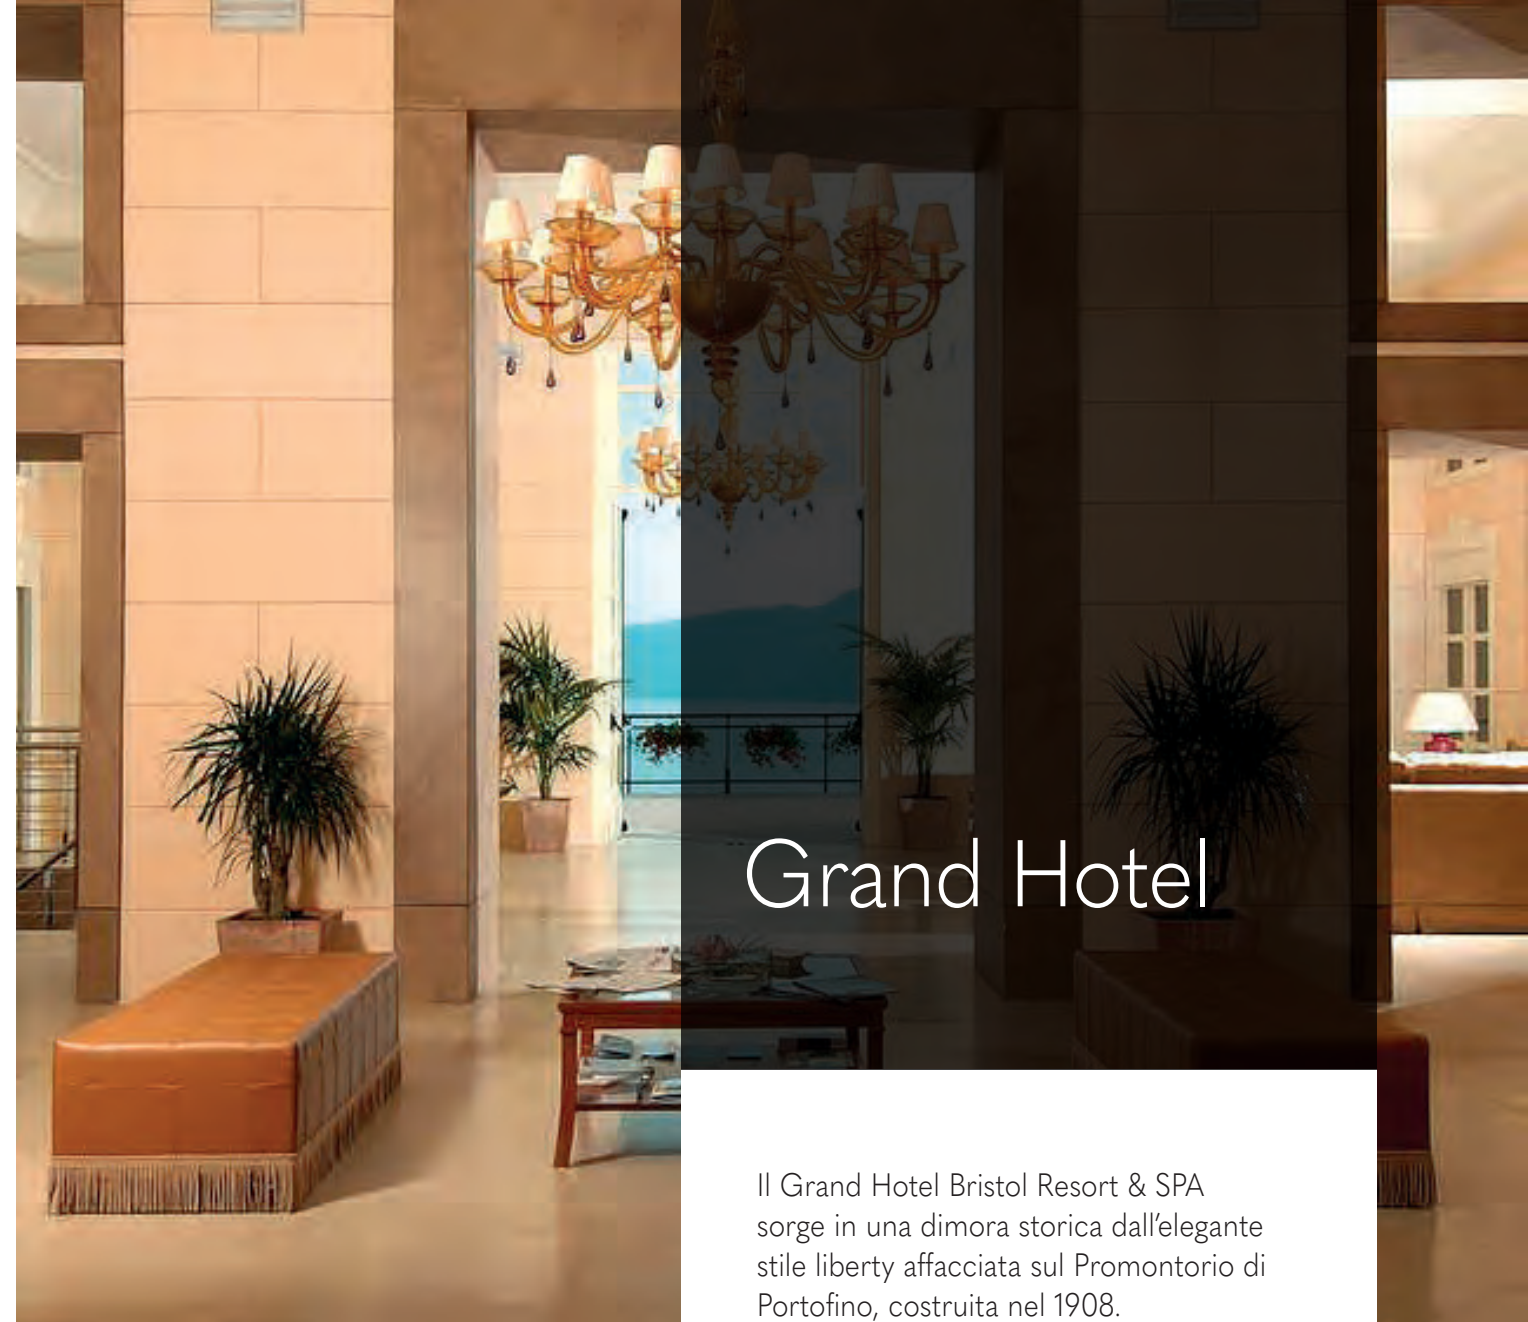

Grand Hotel

Il Grand Hotel Bristol Resort & SPA sorge in una dimora storica dall'elegante stile liberty affacciata sul Promontorio di Portofino, costruita nel 1908.

The Grand Hotel Bristol Resort & SPA is set in a historic mansion in the elegant Liberty style overlooking the Promontory of Portofino, built in 1908.