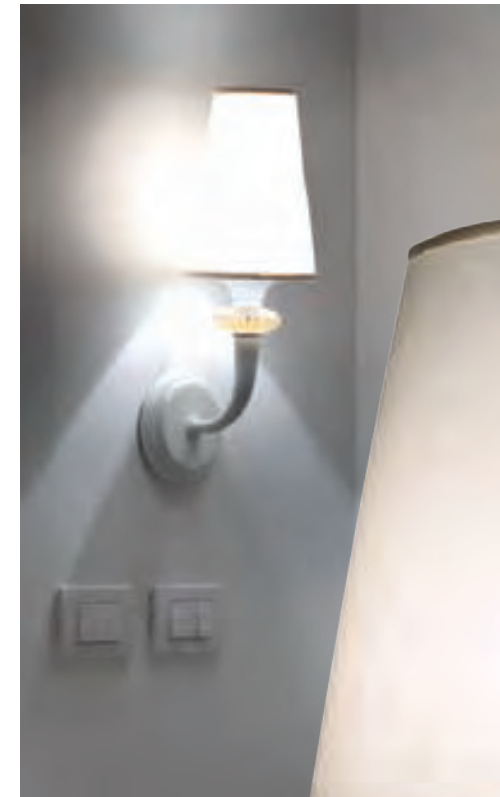

Camere

Lampada da tavolo con base in metallo laccato e fusto con rocchetti in vetro ambra lavorato a coste, paralume in cotone bianco.

Room

Table lamp with lacquered metal base and stem with embossed amber glass robe, white cotton lampshade.

Camere

Famiglia composta da lampada da tavolo in legno sagomato laccato bianco con foglie decorative in metallo con finitura oro antico e rocchetto in vetro soffiato lavorato a coste più Applique in metallo laccato bianco con rocchetto in vetro soffiato lavorato a coste.

Rooms

Family made of white lacquered wooden shaped table lamp with decorative metal leaves with antique gold finish and blown glass spool made of ribbon more White lacquered metal applique with blown glass spool made of ribbon.