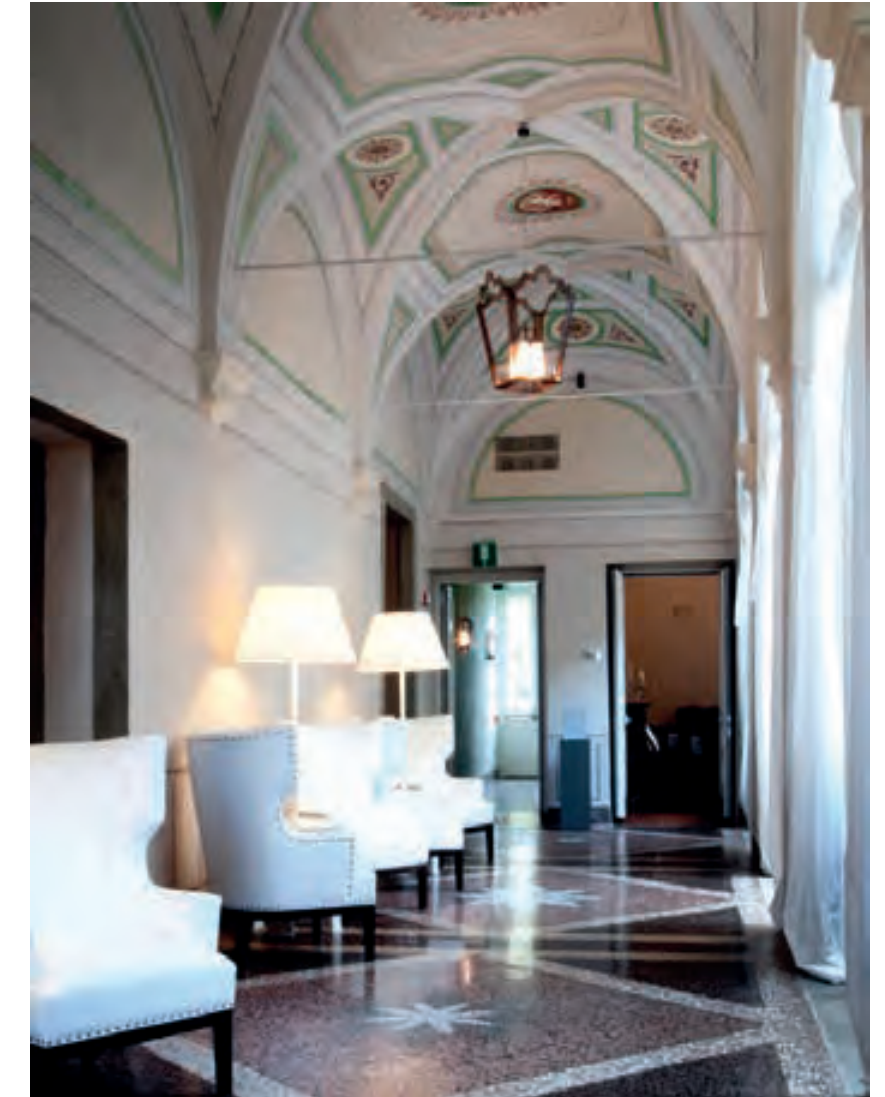

Aree Comuni

Lantern a sospensione realizzata in plexiglass sagomato a laser effetto fumè con portalampe realizzati in cilindretti di vetro borosilicato satinato.

Common Areas

Suspension lantern made of plexiglass shaped laser smoked effect with bulb holder made of satin borosilicate glass cylinders.