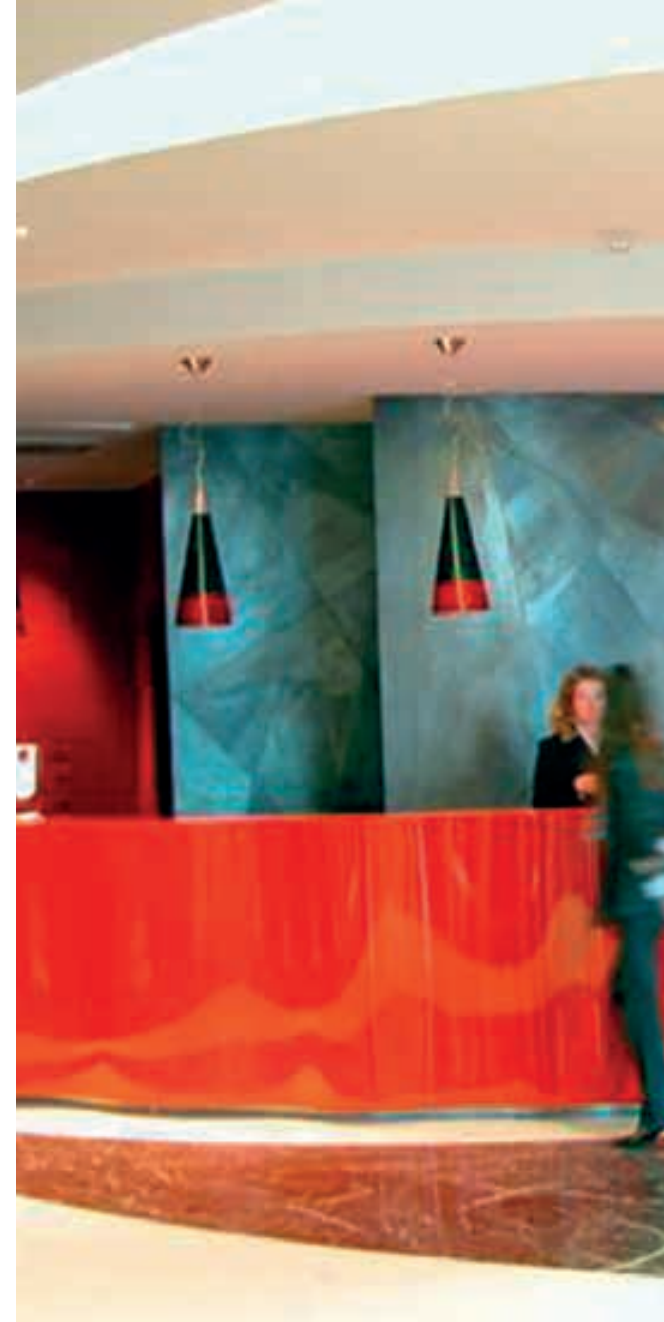

Tavolo

Gambe rivestite in vetro di Murano rosso ed ambra particolari in ottone placcato oro.

Table

Murano red and amber glass lined legs in gold plated brass.

Hotel Malpensa

Design moderno e innovativo, è l'albergo 4 stelle che permette di raggiungere rapidamente sia il centro di Milano distante solo 10 km, che l'aeroporto Internazionale Milano Malpensa e la nuova Fiera Rho di Milano.

Modern and innovative design, is the 4 star hotel that quickly reaches both the center of Milan, just 10 km away, the Milan Malpensa International Airport and the new Fiera Rho Milan.