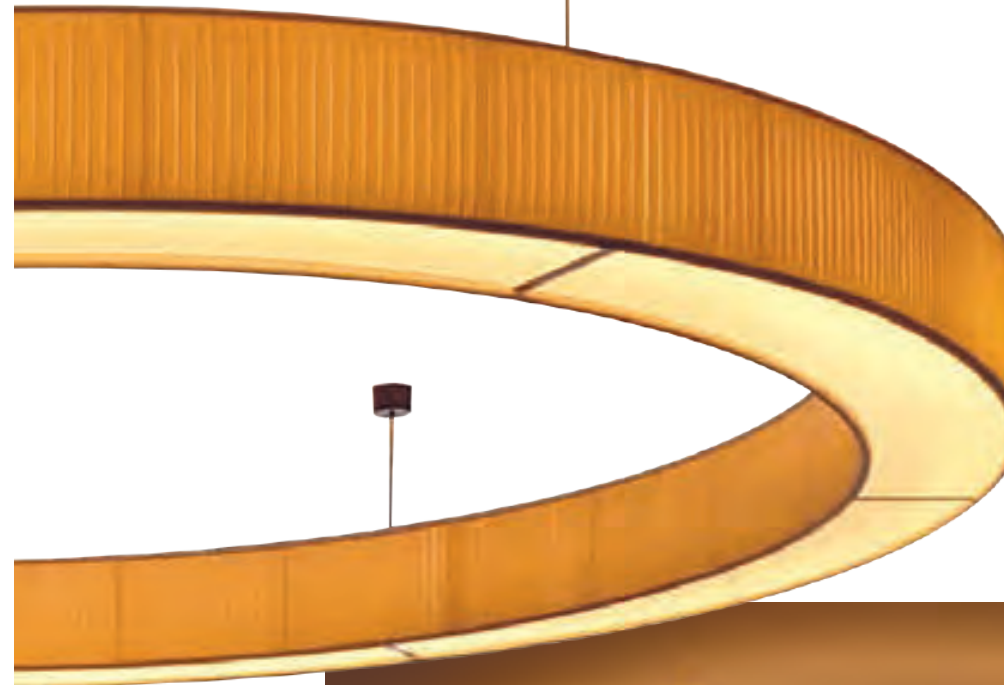

Bar

Plafoniere ellittiche in tessuto fasciato con passamaneria decorativa. Schermo diffusore in metacrilato satinato.

Bar

Elliptical ceiling lights in pleated fabric with decorative trimming. Diffuser screen in satin methacrylate.

Ristorante

Plafoniere circolari in tessuto fasciato con passamaneria decorativa. Schermo diffusore in metacrilato satinato

Restaurant

Circular ceiling lights in pleated fabric with decorative trimming. Diffuser screen in satin methacrylate.

Hall

Grandi sospensioni ad anello in tessuto fasciato con diffusore in metacrilato satinato. Struttura metallica in metallo brunito. Fonte luminosa: strip led 2700K

Hall

Large ring suspension in pleated fabric with satin methacrylate diffuser. Metal structure in burnished metal. Light source: 2700K LED strip.