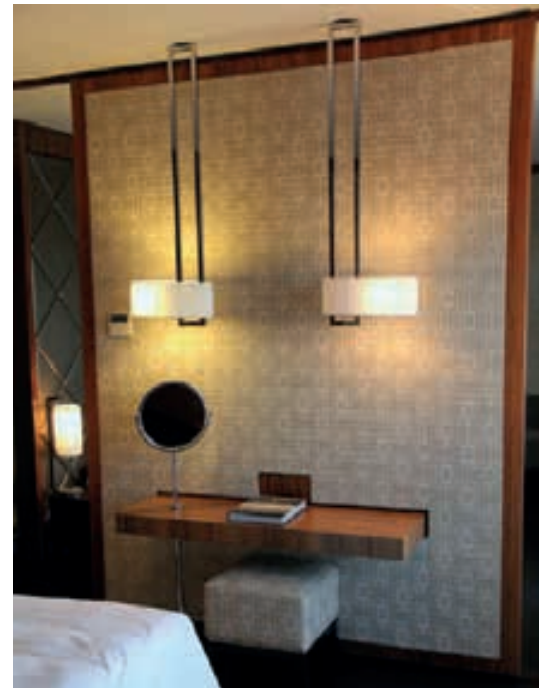

Senior Suite

Series of wall lamps, suspension, floorlamp and bedside lamp in chromed steel and lampshade in ivorycolored fabric.