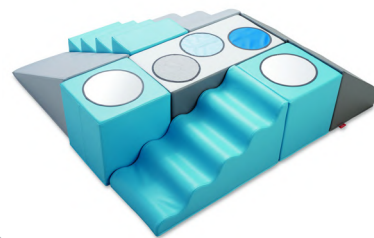

MT16

Activity

Set of foams 9 pcs.

Rectangular base dim. cm 80x40x40

With textured mats, diam. cm 25

Stair dim. cm 80x40x40

Ramp dim. cm 90x40x40

2 Rounded steps dim. 80x40x40

2 Cubes dim. cm 40x40x40

With a soft mirror, diam. cm 30

2 Slides dim. cm 40x40x40