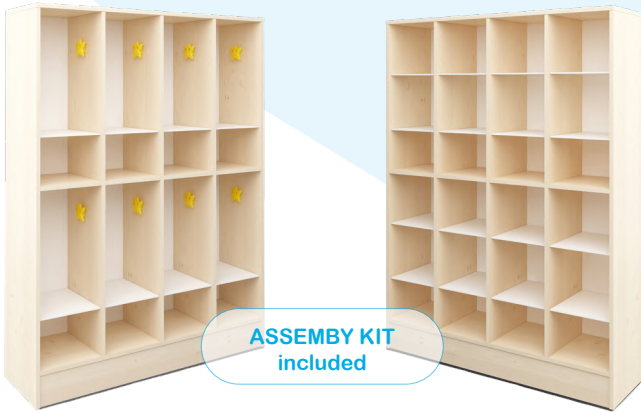

GL62
Amelia Fridge
Dim. cm 40x30x100h

ASSEMBY KIT included

GL32B
Playwood Corner Kitchen
White
Dim. cm 75x115x75h

ORDER AND INFO
+39 0825 1806922
info@azschoolstore.com

Rainbow and Pastel Cloakroom

8 Doors for Cloakroom