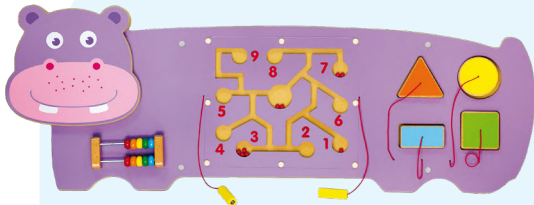

MP280
Board with optics

MP281
Board with gears

**Manipulative Board
Bear**
Diam. cm 30

MP10
Manipulative Board Grey
Dim. cm 60x8x40

Manipulative Board (from 12 months)
Dim. cm 91x4.5x32

MP55
Hippo

MP56
Bear