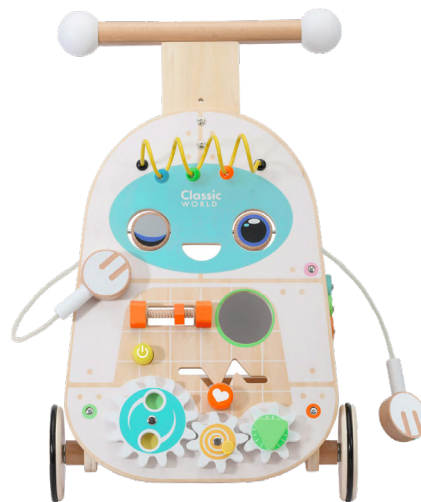

Round Pouf Natura

Set 12 pcs with anti-slip bottom

Diam. pouf cm 30x8h

AM48

Rack for poufs

On wheels

Diam. cm. 118x114h

AM69
Unicorn