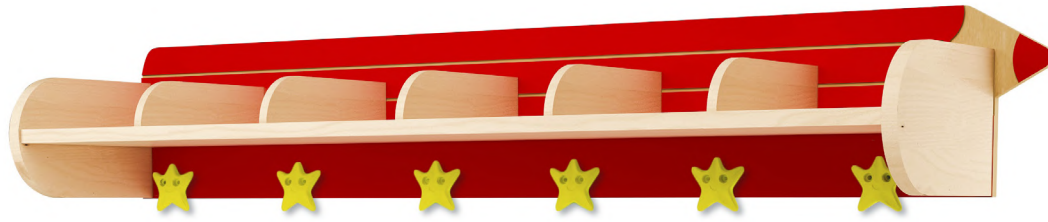

SP22/6A
Light blue Crayon

SP22/6B
Blue Crayon

SP22/6R
Red Crayon

Crayon Shelf

6 seats
Dim. cm 134x26x21h

SP22/6G
Yellow Crayon

SP22/6V
Green Crayon

SP16/5
**Board
with 5 Hangers**
Dim. cm 100x13