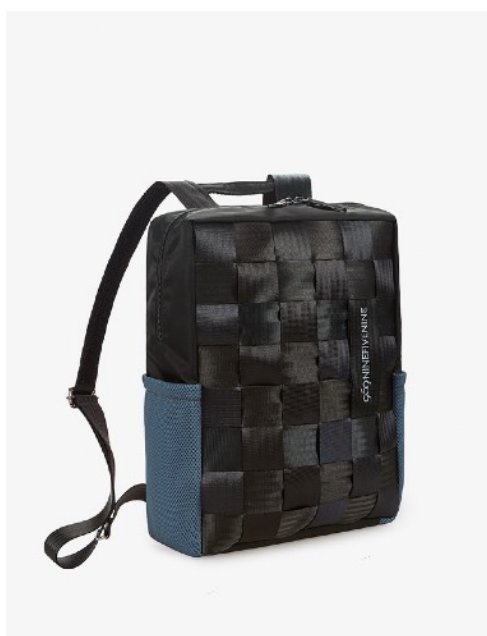

FABRIC COLOR

BLACK

LAYER COLOR

BLACK

**BACKPACK
BELTS
PLAIN**

ITEM CODE

BB_R

DIMENSION

28,2(L) x 13(W) x 37,6(H) cm

MATERIALS

upcycled seatbelt (various fibres)
recycled polyester

LINING: recycled nylon

UPCYCLED
SEAT BELT

RECYCLED
PLASTIC

MODEL CODE

953

FABRIC COLOR

BLACK

LAYER COLOR

RED

**BACKPACK
BELTS
PLAIN**

ITEM CODE

BB_G

DIMENSION