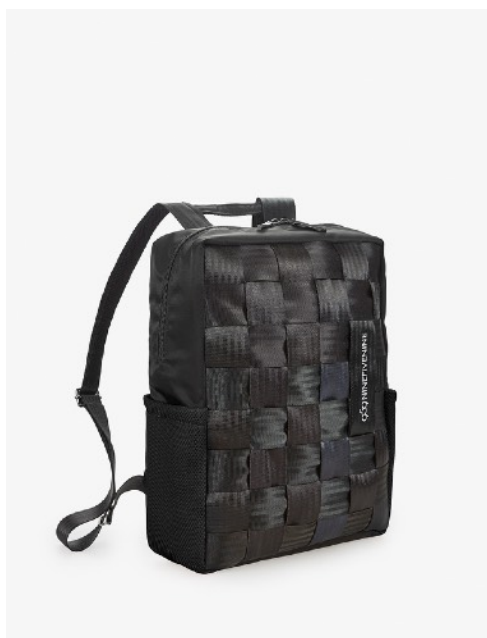

0509 NINEFIVENINE

AW 26

BELTS COLLECTION

SUSTAINABLE BAGS MADE IN ITALY

**BACKPACK
BELTS
PLAIN**

ITEM CODE

BB_B

DIMENSION