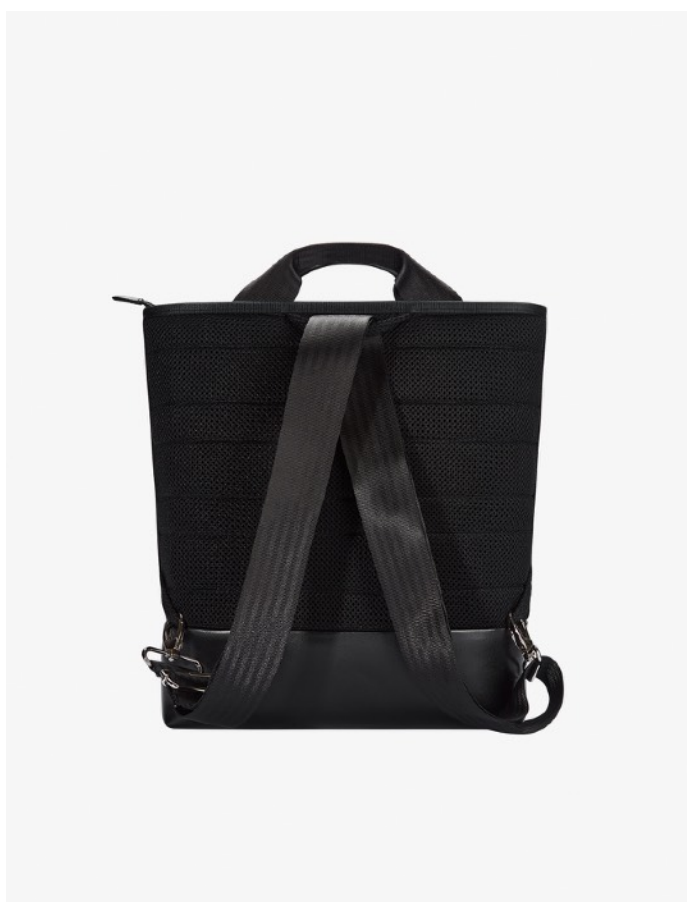

**TOTE BAG
BELTS
PLAIN**

ITEM CODE

TB_P

DIMENSION

29(L) x 11(W) x 36(H) cm

SHOULDER STRAP

Adjustable and removable
100/180(L) x 4,7(H) cm
upcycled seatbelt

MATERIALS

upcycled seatbelt (various fibres)
Uppeal Pamela (24% ±2% apple waste)
3D mesh (100% REC PES)

LINING: recycled nylon

MADE FROM
APPLE WASTE

UPCYCLED
SEAT BELT

RECYCLED
PLASTIC

MODEL CODE

3213

FABRIC COLOR

BLACK