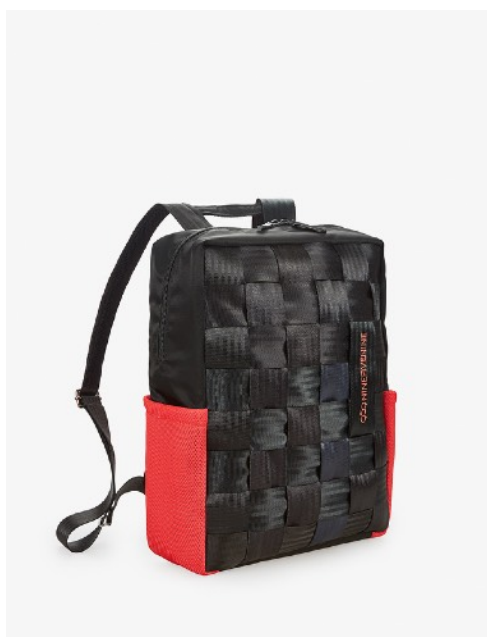

28,2(L) x 13(W) x 37,6(H) cm

MATERIALS

upcycled seatbelt (various fibres)
recycled polyester

LINING: recycled nylon

UPCYCLED
SEAT BELT

RECYCLED
PLASTIC

MODEL CODE

946

FABRIC COLOR

BLACK

LAYER COLOR

BLACK

**BACKPACK
BELTS
PLAIN**

ITEM CODE

BB_R

DIMENSION