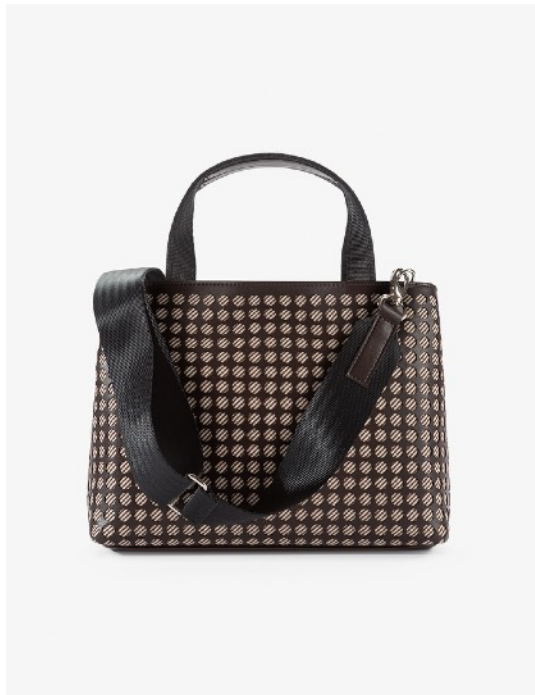

**SHOPPING BAG
HORIZONTAL SMALL
DOT**

ITEM CODE

SOPA

DIMENSION

28(L) x 10(W) x 22(H) cm

SHOULDER STRAP

Adjustable and removable
87/127(L) x 4,7(H) cm
upcycled seatbelt

MATERIALS

Uppeal Pamela (24% ±2% apple waste)
Cotton
upcycled seatbelt (various fibres)

LINING: recycled nylon

MODEL CODE	6948	6955	6962	6979
MATERIAL	UPPEAL PAMELA ANES	UPPEAL PAMELA COSTA DIAGONALE	UPPEAL PAMELA COSTA DIAGONALE	UPPEAL PAMELA COSTA DIAGONALE
COLOR CODE	1999	2762	4783	9177
FABRIC COLOR	Black	Dark Green	Chocolate	Burgundy