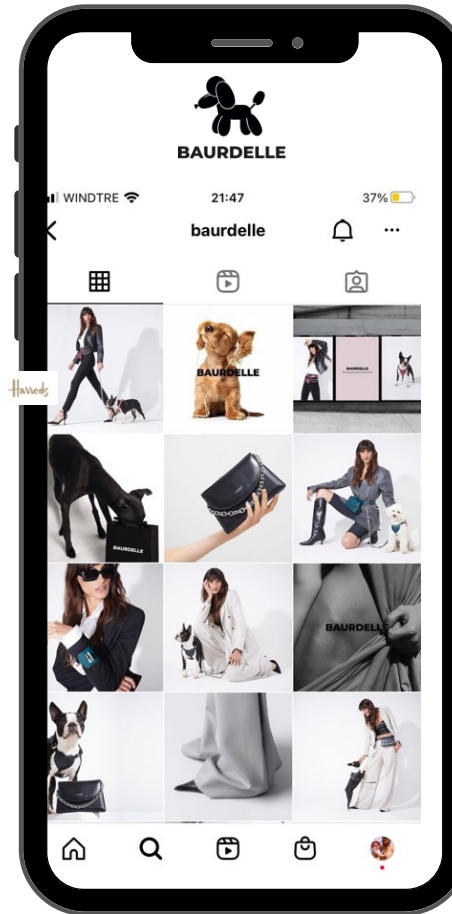

## LUDO

LUDO IS A BOVINE **LEATHER SET** CONSISTING OF:

HEART-SHAPED PADDED **HARNESS**

**LEASH** WITH CHAIN AND STUDS

**CUFF** WITH METAL RING.

**Baurdelle - THE OBJECTS**

**CROSSBODY**  
Heart Pouch & Keychain

**LEASH**  
with integrated poop bag  
dispenser

**LIFESTYLE**

**PUPPET**  
Interior decoration

**DOG ACCESSORIES**

**HEART COLLAR**  
with logo pendant

**Baurdelle - THE COLORS**

Baurdelle - ONLINE

WEBSITE