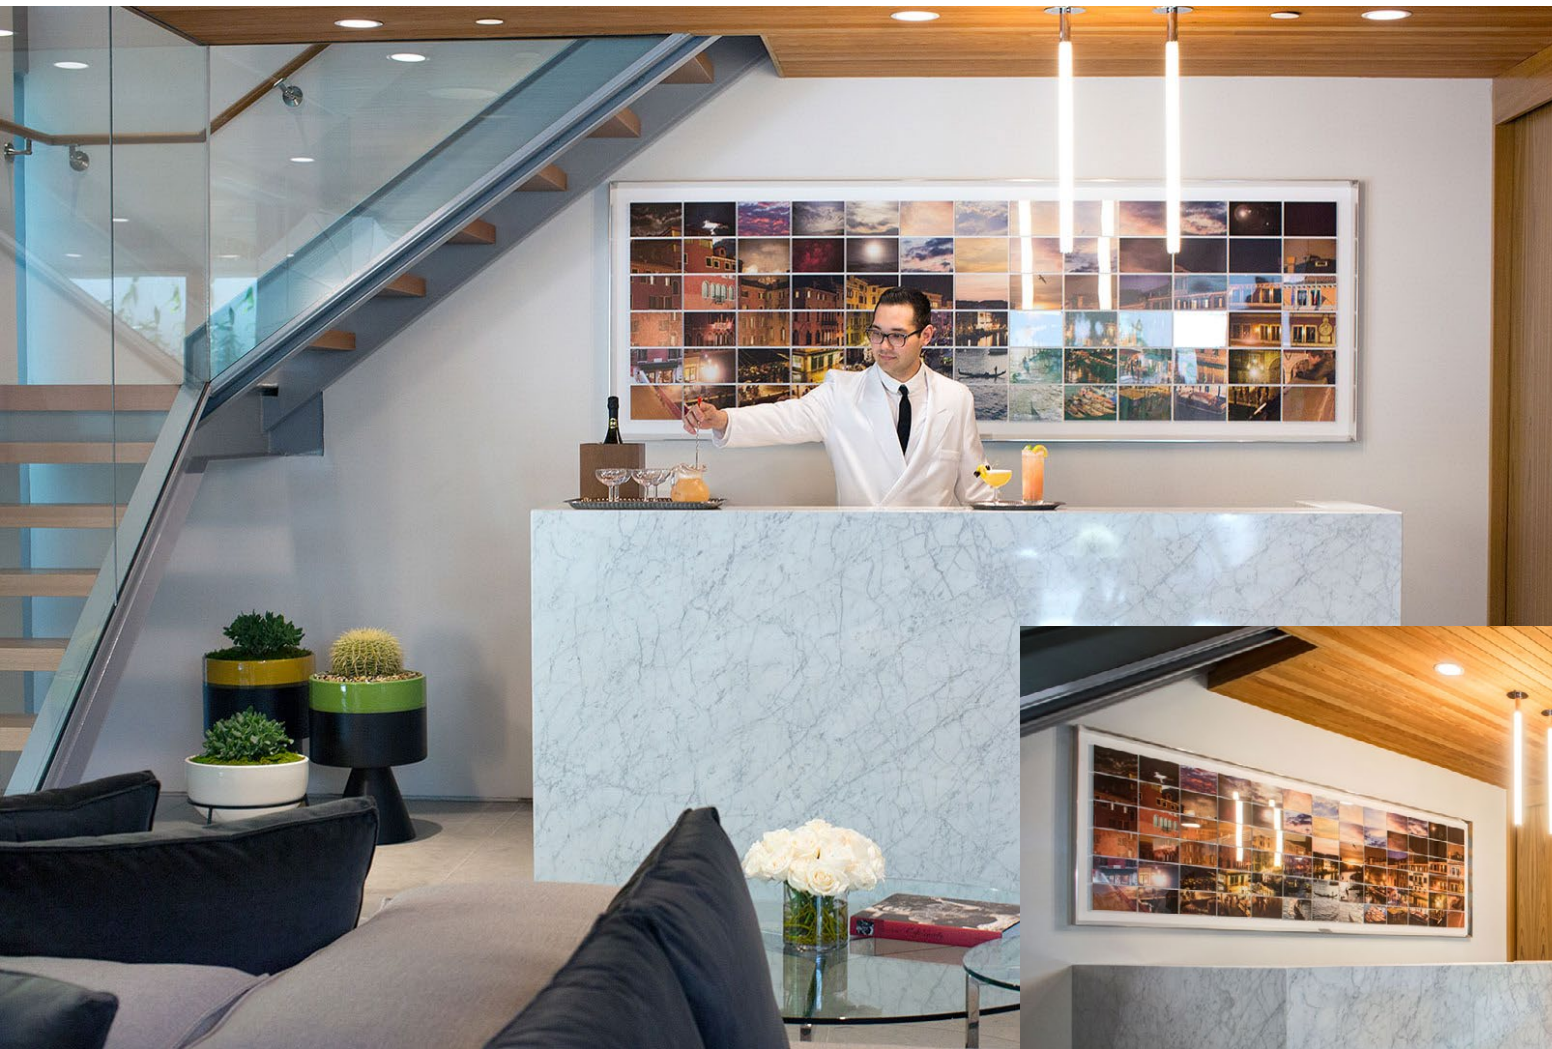

A splendid location full of charm from the heart of Venice, thanks to the visual magic created by the light filtering through the windows.

San Polo Art Gallery represents Italian artists and promotes innovative and creative projects, merging the prestige of exclusivity with the dynamism of Italian creativity.

BEVERLY HILLS Los Angeles

MR C. Residences - Beverly Hills, Los Angeles, California, 2017
Rivus Altus art works for the new luxury residences realized by Ray Kappe, iconic californian architect.

**S. POLO
2102
ART
GALLERY**