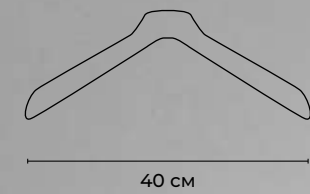

Material	Ivory wood paste
Hardware color	● Nickel / Art. 4030.01.FLM.N