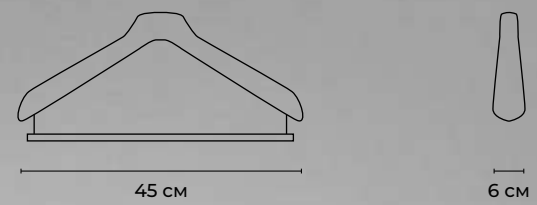

NATURALE

MEN'S COLLECTION

MEN'S HANGERS
for suits and outerwear

45 CM

6 CM

Material	Wenge wood paste
Hardware color	Nickel / Art. 4560.01.FLW.N

MEN'S HANGERS
for suits with a velvet covered bar for trousers to prevent slipping and creasing