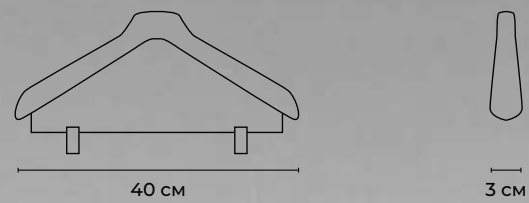

Material	Ivory wood paste
Hardware color	● Nickel / Art. 4030.03.FLM.N