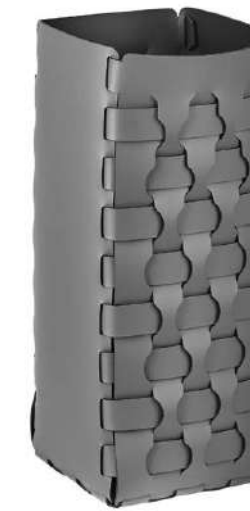

Art. 2351

BOTTEGA / DUBAI UMBRELLA STAND

For umbrellas and shoehorns

An elegant and useful umbrella stand made of leather that is impervious to moisture and dirt. It is an essential piece for keeping your house clean.

An acrylic glass bucket is available.

Article	Dimensions (cm \ Ø \ H)
Art. 2051	Ø 22 x H 51
Art. 2151	20 x 20 x H51
Art. 2251	Ø 22 x H 51
Art. 2351	20 x 20 x H51

ADJ® Multilayer Leather Colors: