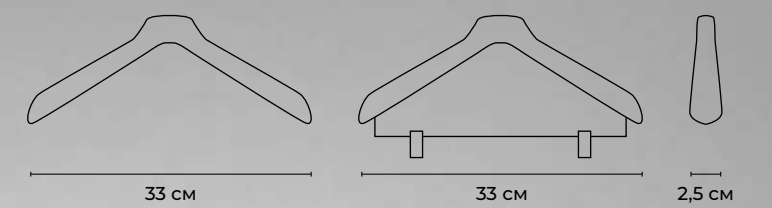

Material	Ivory wood paste
Hardware color	● Nickel / Art. 3325.01.FLM.N / Art. 3325.03.FLM.N