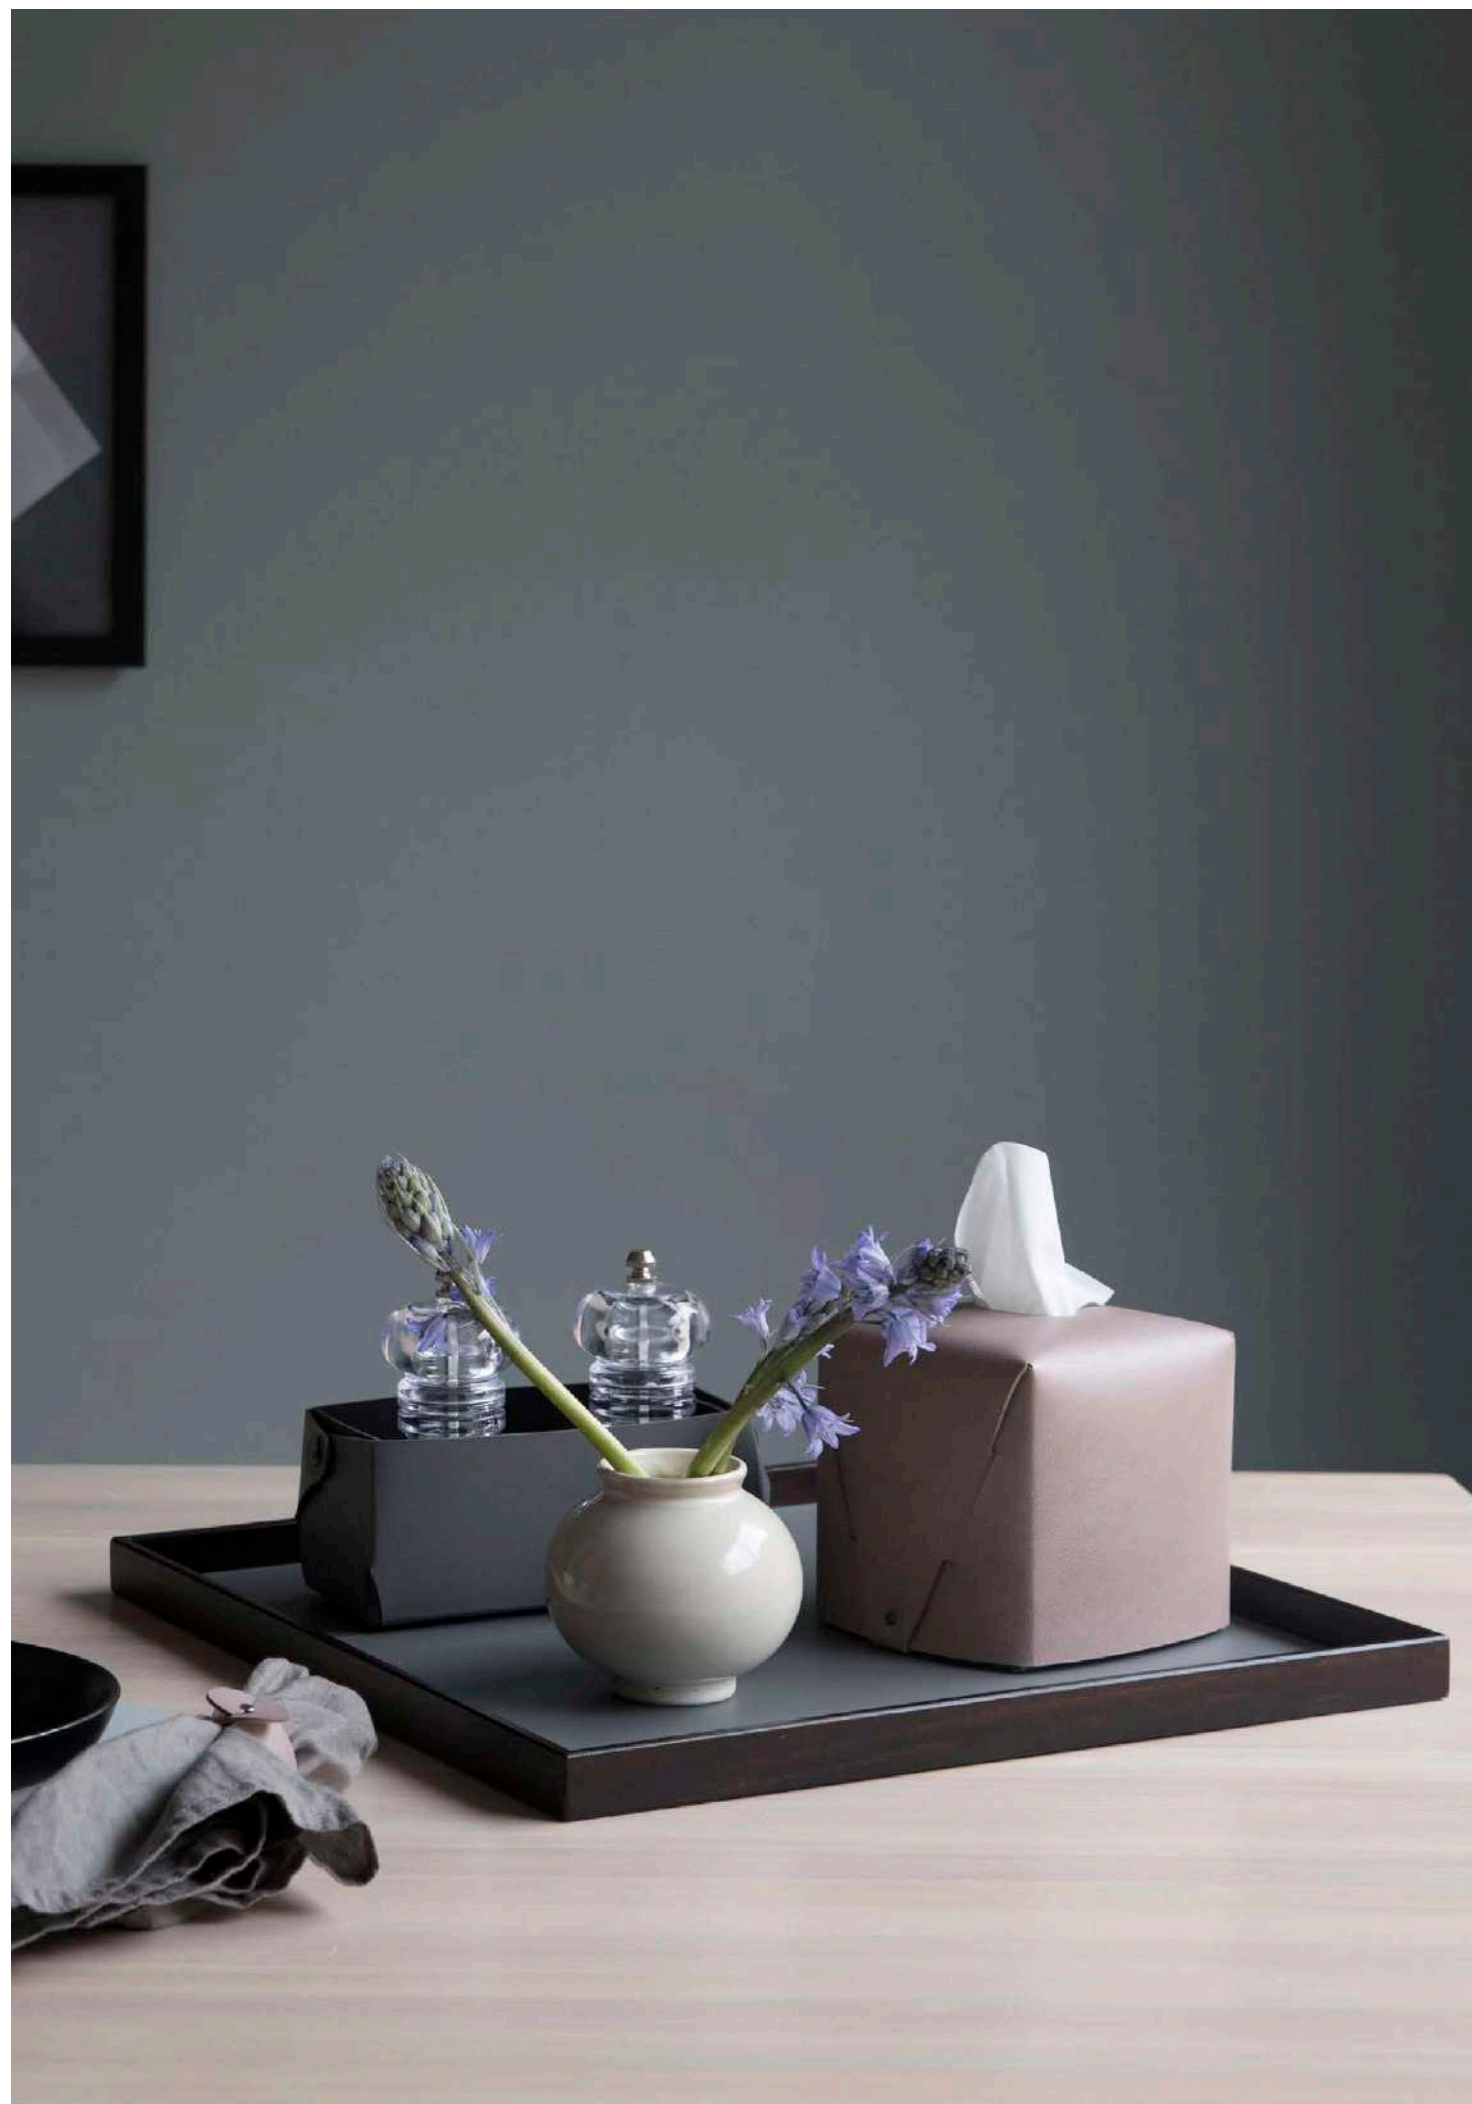

09/30
cognac /
bordeaux

50/60
sky blue /
eucalyptus

Art. 016

Art. 015

NAPKIN HOLDER

with a set of Kleenex tissues

A square napkin holder is used as an elegant slipcover to give a luxurious look to an unpretentious paper napkin.