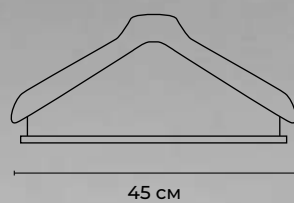

45 cm

3 cm

Material	Wenge wood paste
Hardware color	● Nickel / Art. 4330.02.FLW.N