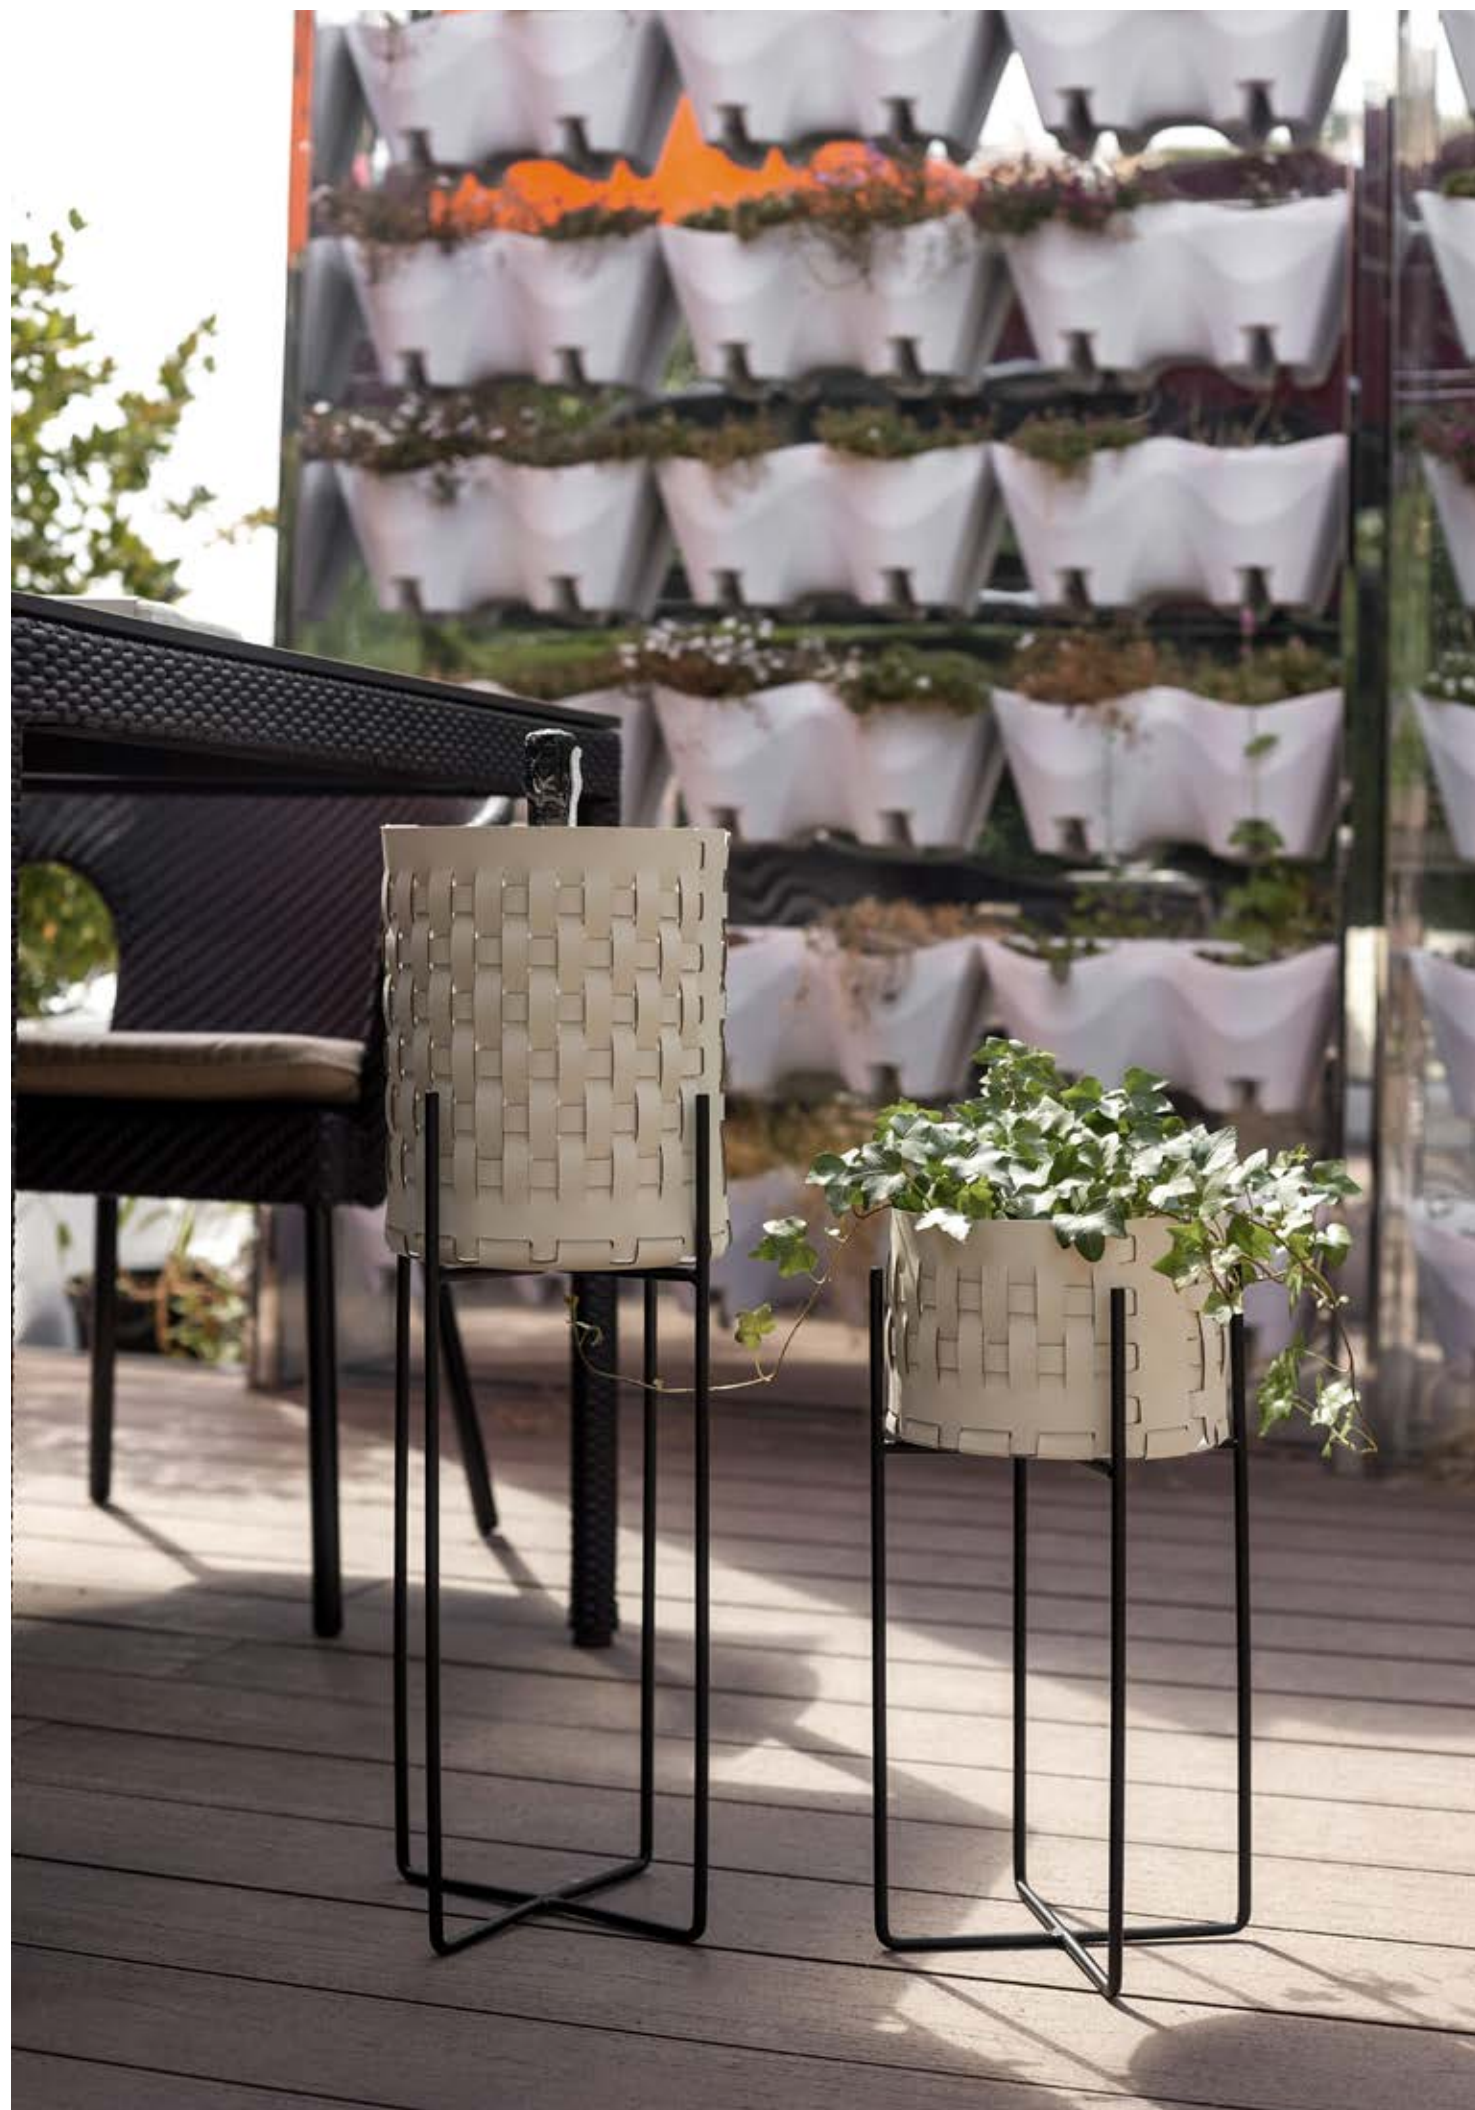

Art. 1512

Art. 1525

FLOWERPOT for your paraphernalia

This all-purpose basket can be even
a cachepot or a champagne bucket. It is designed to meet any of your needs.

Article	Dimensions (cm \ Ø \ H)
Art. 1525	Ø 20 x H 25
Art. 1512	Ø 20 x H12

ADJ® Multilayer Leather Colors: