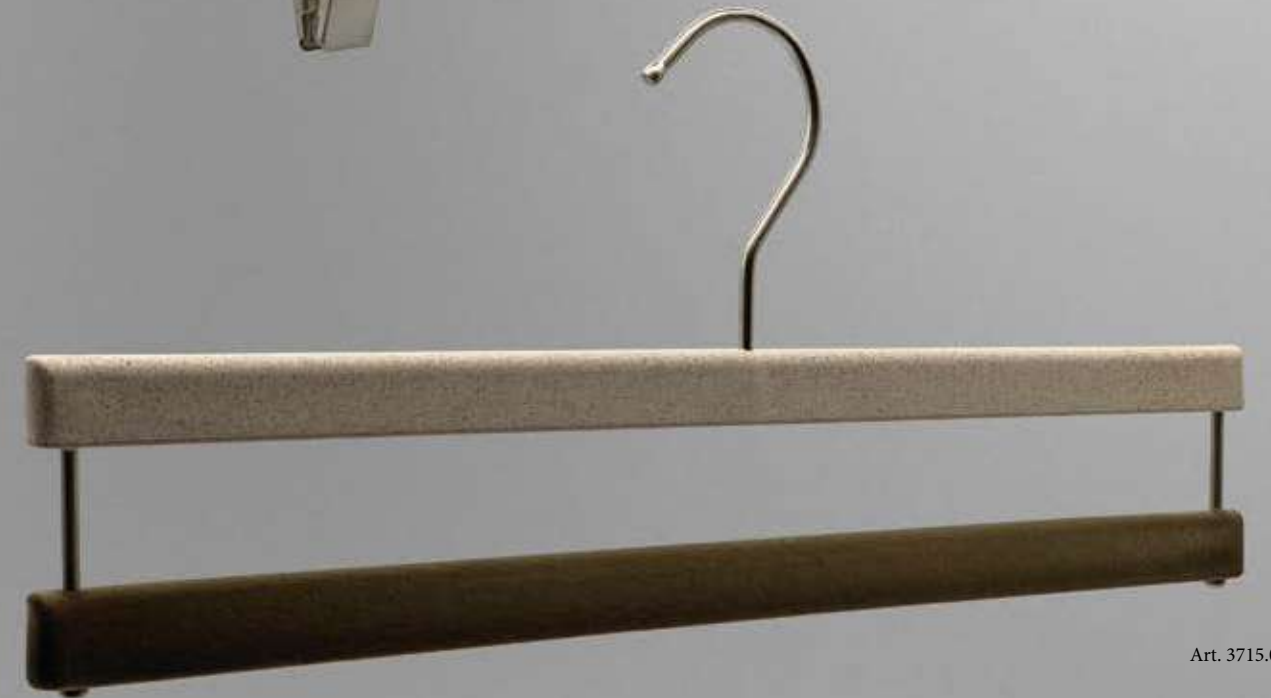

Art. 3715.03.FLM.N

Art. 3715.02.FLM.N

THIN WOMEN'S HANGERS
with silicone clips for skirts / a velvet bar for trousers to prevent slipping
and creasing