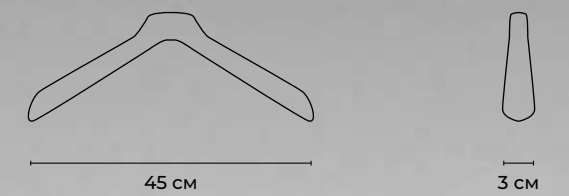

Material	Wenge wood paste
Hardware color	● Nickel / Art. 4330.01.FLW.N