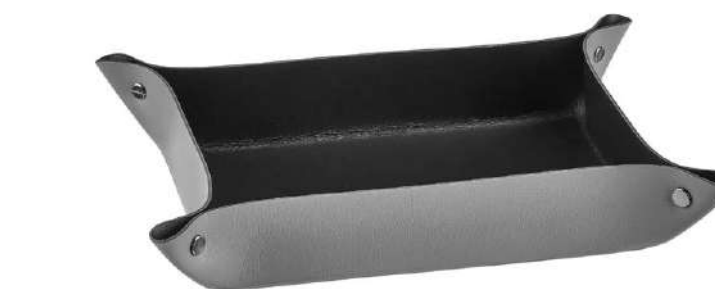

Art. 0107

CANDY BOWL

for serving sweets

A versatile accessory to serve treats at home or office

Article	Dimensions (cm)
Art. 0109	14 x 14 x H5
Art. 0107	20 x 14 x H5
Art. 0112	15 x 18 x H5

ADJ® Multilayer Leather Colors: