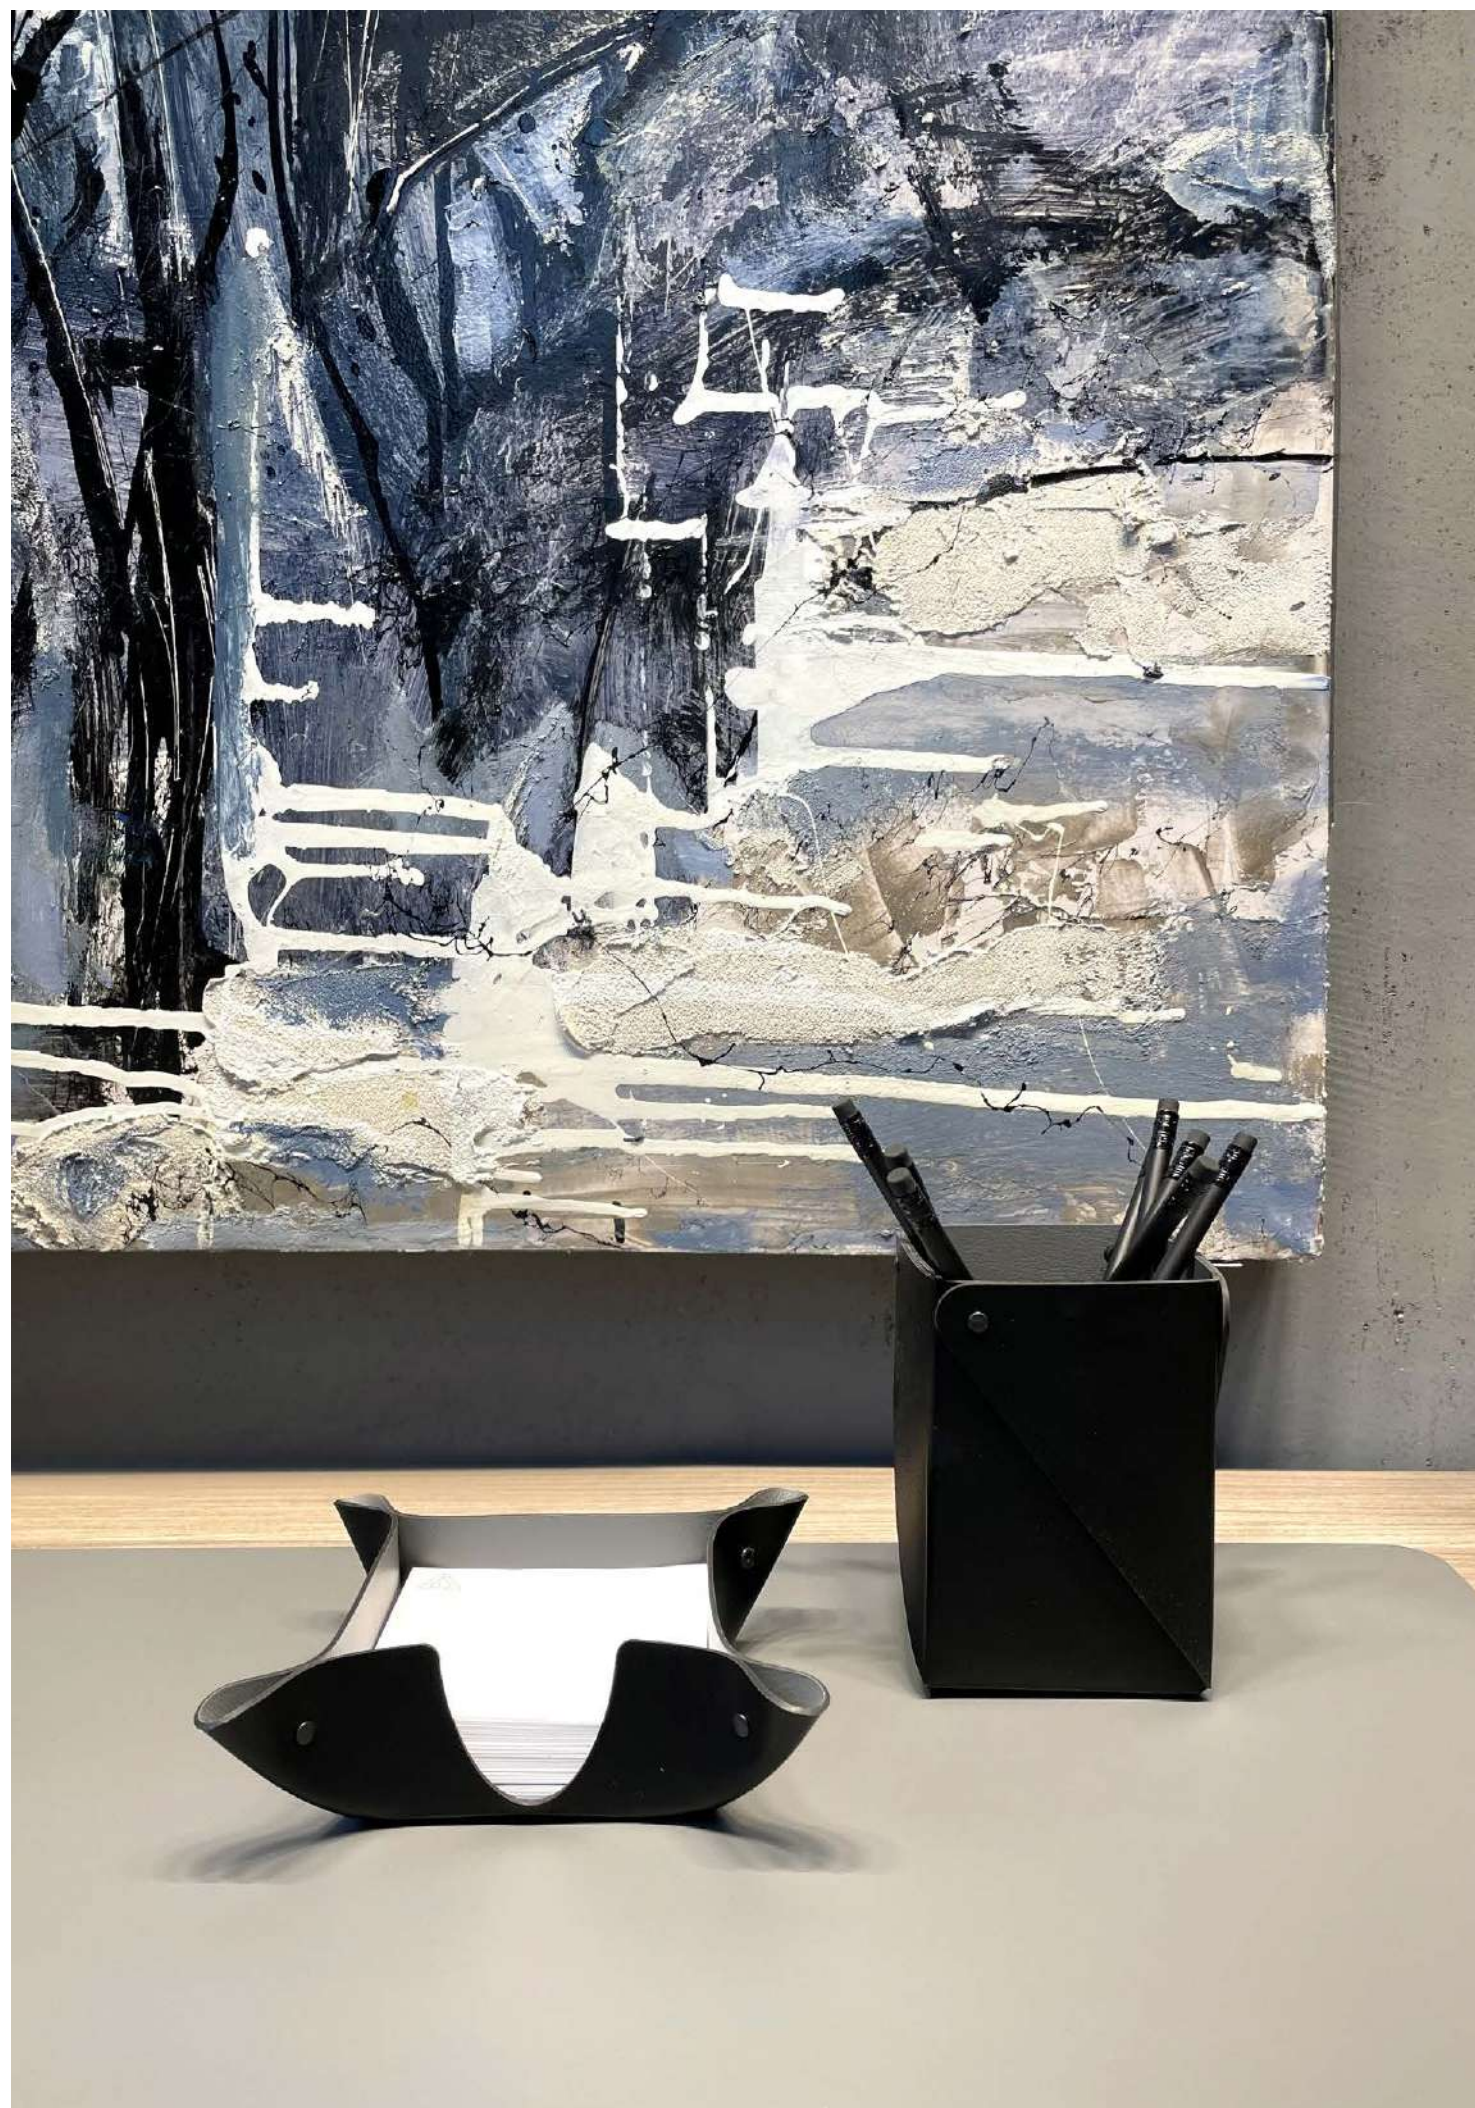

01/03
black /
grey

02/07
oyster /
ash rose

09/30
cognac /
bordeaux

50/60
sky blue /
eucalyptus

Art. 105

Art. 104

CUP AND PAPER BLOCK HOLDER

Versatile desk accessories