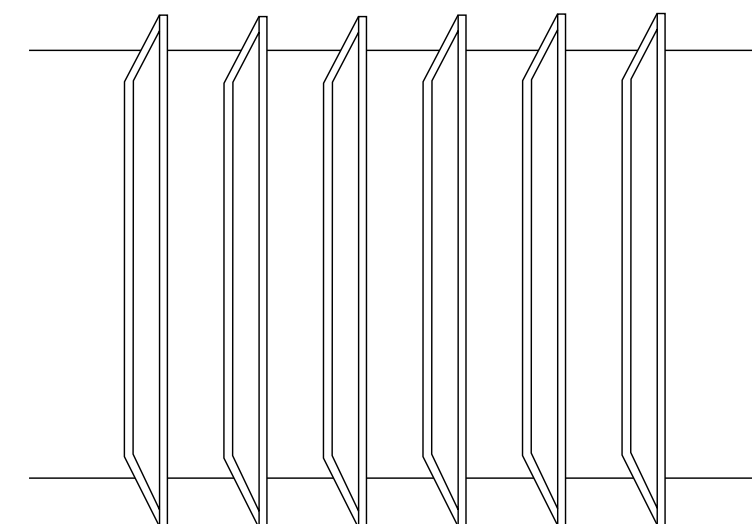

Article	Dimensions (cm \ H)
---------	---------------------

The sizes are adjustable to individual client's needs

ADJ® Multilayer Leather Colors:

LINVISIBILI | BREZZA | SISTEMA ZEFIRO

FIXED PARTITION of vertical swing doors