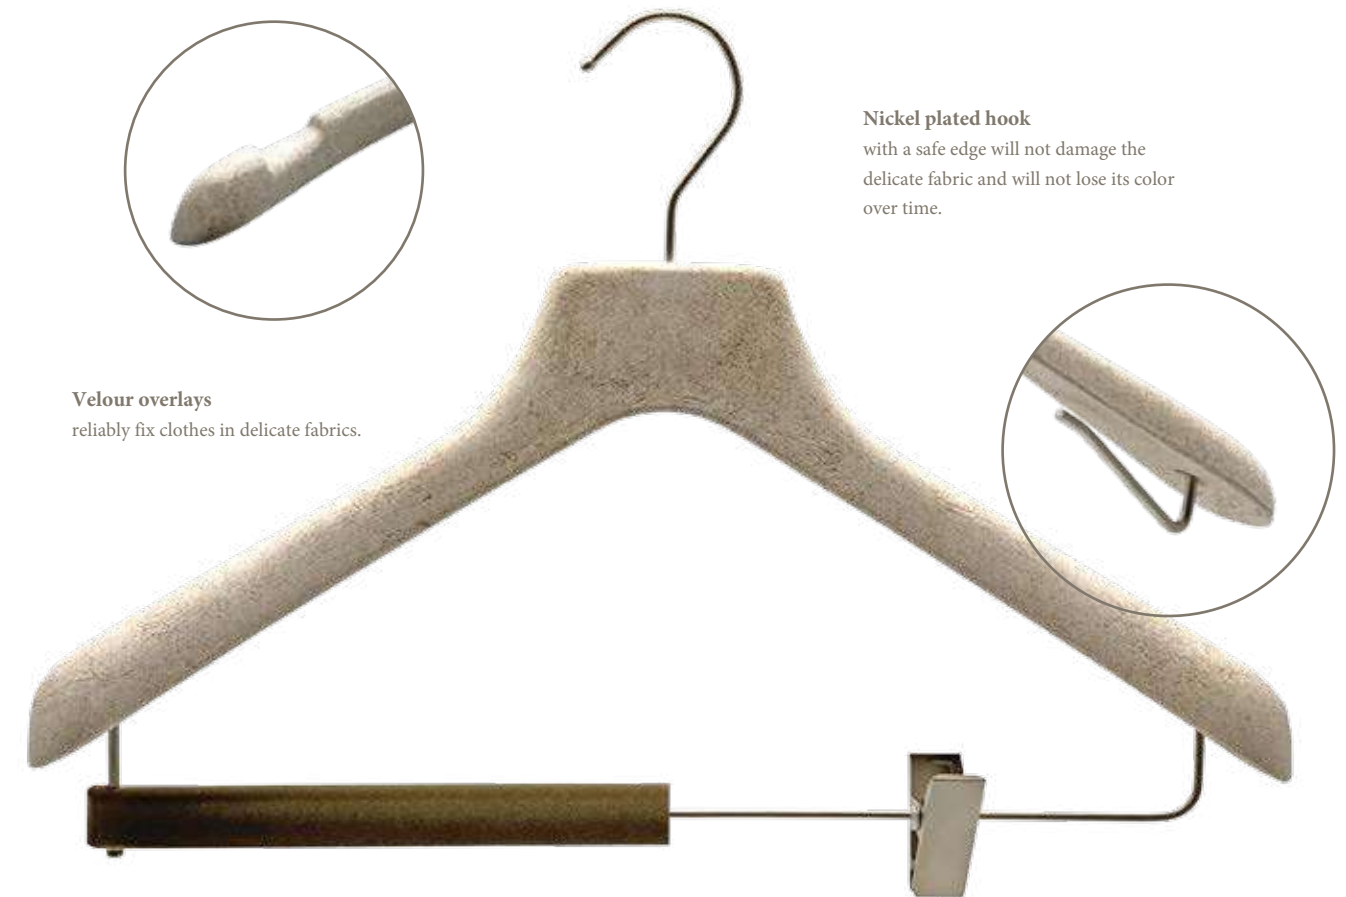

50/60
sky blue /
eucalyptus

ADJ designs and manufactures hangers in Italy for the most demanding customers. At first glance, an insignificant wardrobe accessory designed for organisation and storage, in fact, is an important guarantee of the safety of expensive clothes.

NATURALE collection has a natural charm and warmth of natural wood. It is made of wood paste by hot extrusion. This technology allows to get a whole product of any thickness with a smooth surface and to avoid the problems inherent in wooden hangers, in which eventually wood peels and cracks.

All hangers have an anatomical shape that repeats the lines of the body and eliminates the possibility of creases on clothes due to thought out elements.

HANGERS

Velour overlays
reliably fix clothes in delicate fabrics.