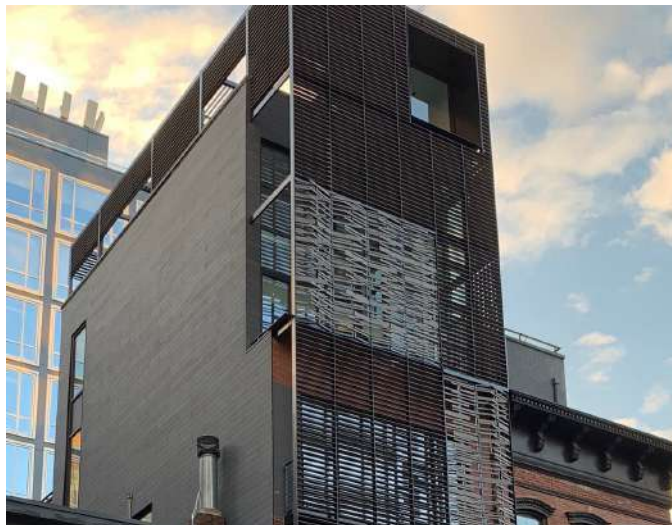

TIMELESS ELEGANCE AND RESILIENCE