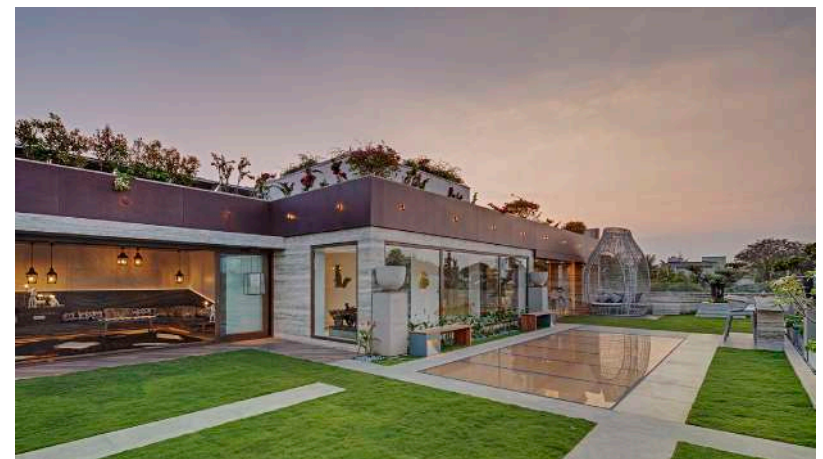

BRAND PROFILE

**MIX
LEGNO
GROUP®**

Mixlegno Group is an Italian company specialized in the processing of wood, glass and metal.

Thanks to the expertise of those who invent, design and creates with their own hands, Mixlegno guarantees their clients the best of Italian products: design fixtures, furnishings and fittings that are distinctly unique.