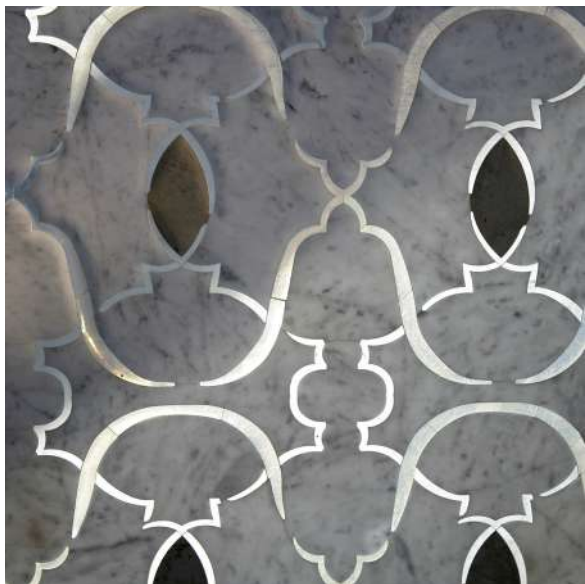

SAINT GERMAIN WHITE