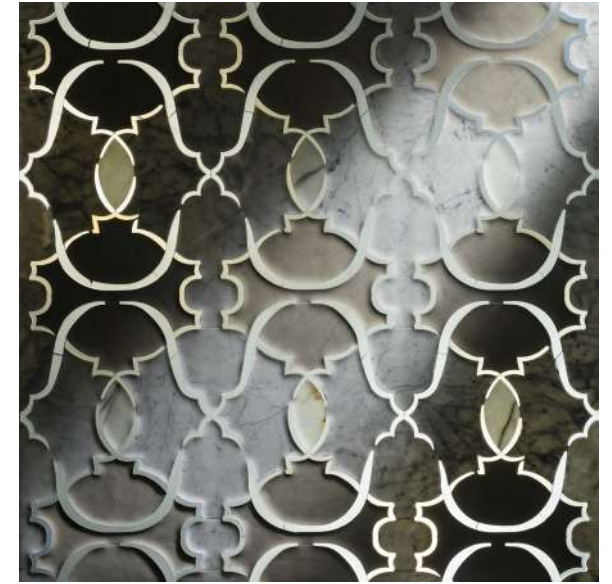

SAINT GERMAIN