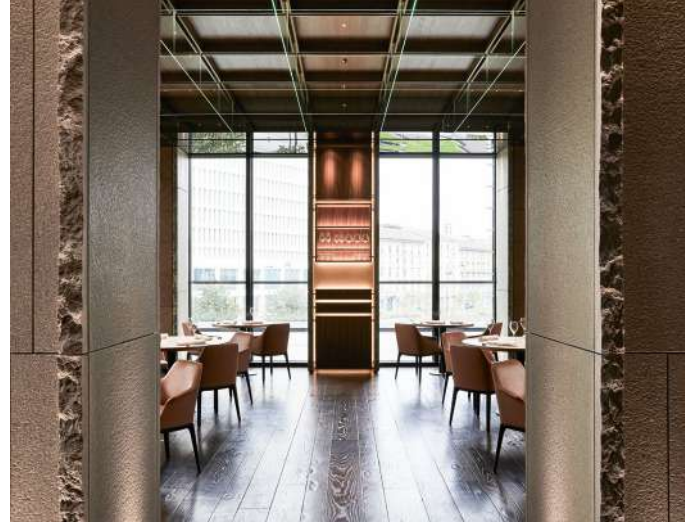

THE CHARM OF EXCLUSIVITY