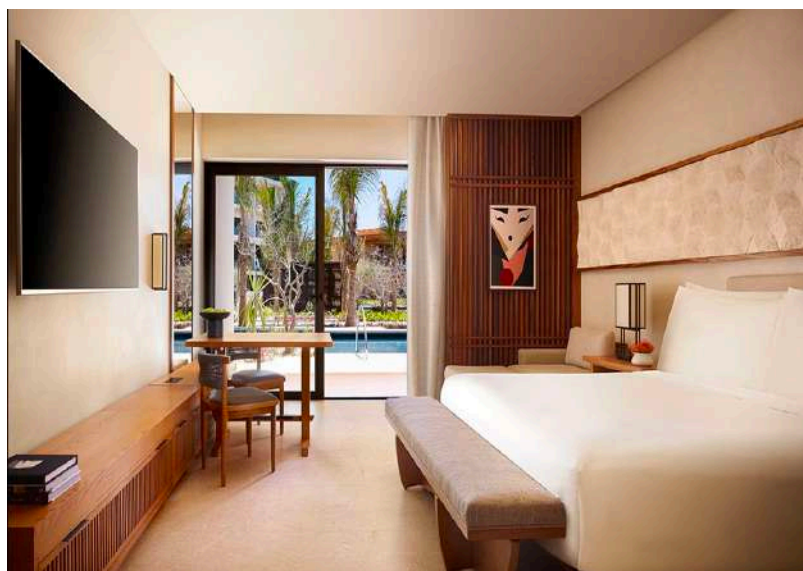

HIVE COLLECTION

Essential but always original geometries are the main trademark of Giovanni Barbieri's design. Hive Collection is just one of the many extraordinary wall patterns created by the artist.