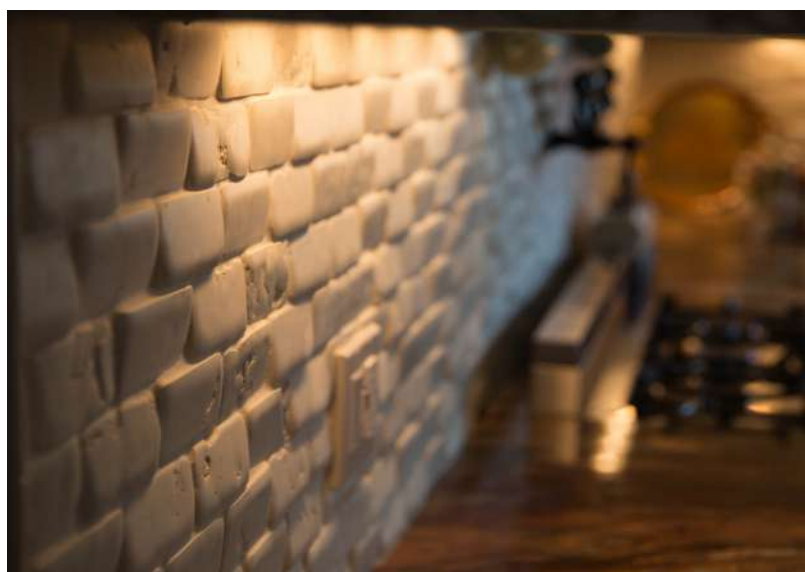

TIMEWORN BIANCO ANTICO

The main characteristic of this mosaic is its aged effect, which replicates the appearance of historical Italian floors that have weathered the test of time. Timeworn Bianco Antico is made through a peculiar procedure developed by the artist himself.

The marble is then polished to maintain its sheen and unique reflective qualities, creating an effect that is similar to the beautifully time-worn floors of historical palaces in Italy.