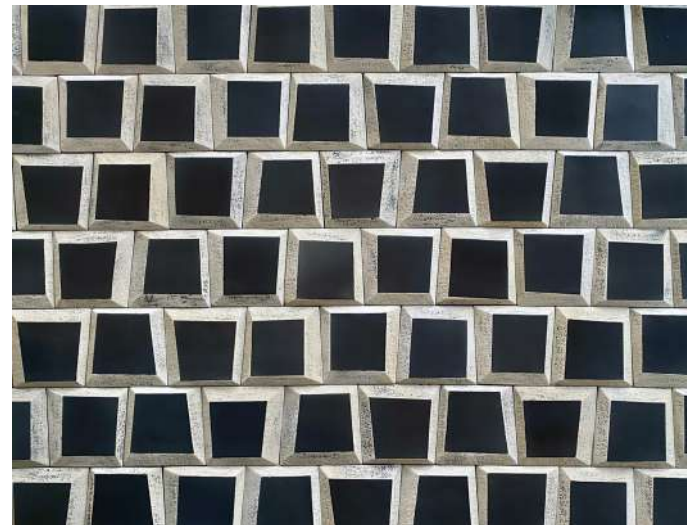

THE BOLDNESS OF BARBIERI PATCH