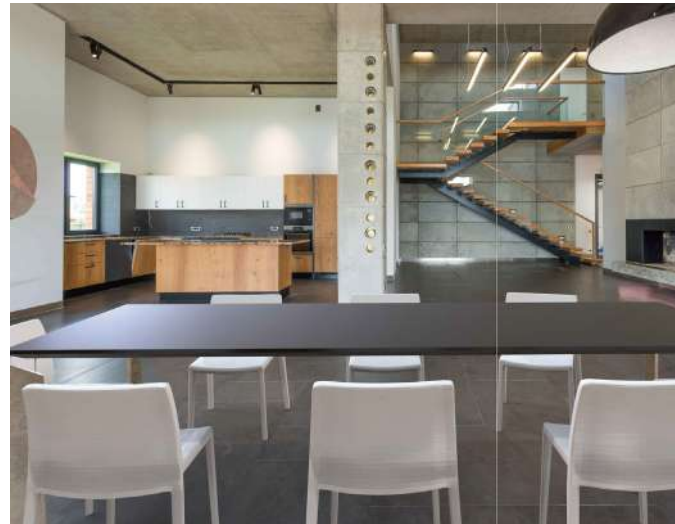

TAILORED TO YOUR DREAMS