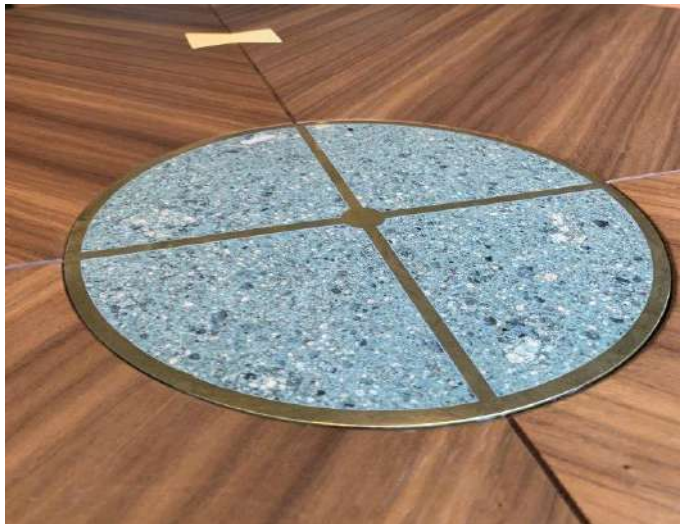

THE CHARM OF EXCLUSIVITY