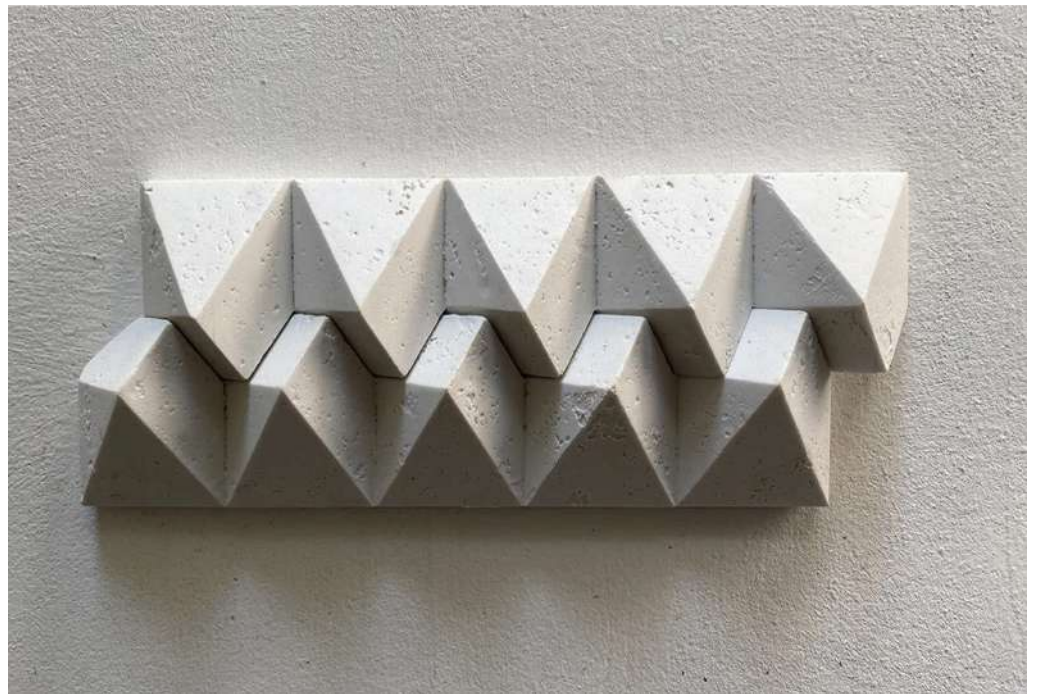

Giovanni Barbieri's mastery unfolds on characteristics of essentiality and simplicity. You can see the effect of depth on the walls given by the tiles, creating an original shaded effect.

TRIFACE COLLECTION

Handcrafted design that reaches new horizons of expressiveness. Triface Collection is perhaps one of the most unique Giovanni Barbieri creations. These tiles feature intricate connections of diagonal squared and rectangular cube sections, creating a visually stunning design.

The Triface Collection is known for its sustainability and is available in a variety of sizes, including large-scale options for grand reception areas.

TIMEWORN BIANCO ANTICO

The main characteristic of this mosaic is its aged effect, which replicates the appearance of historical Italian floors that have weathered the test of time. Timeworn Bianco Antico is made through a peculiar procedure developed by the artist himself.