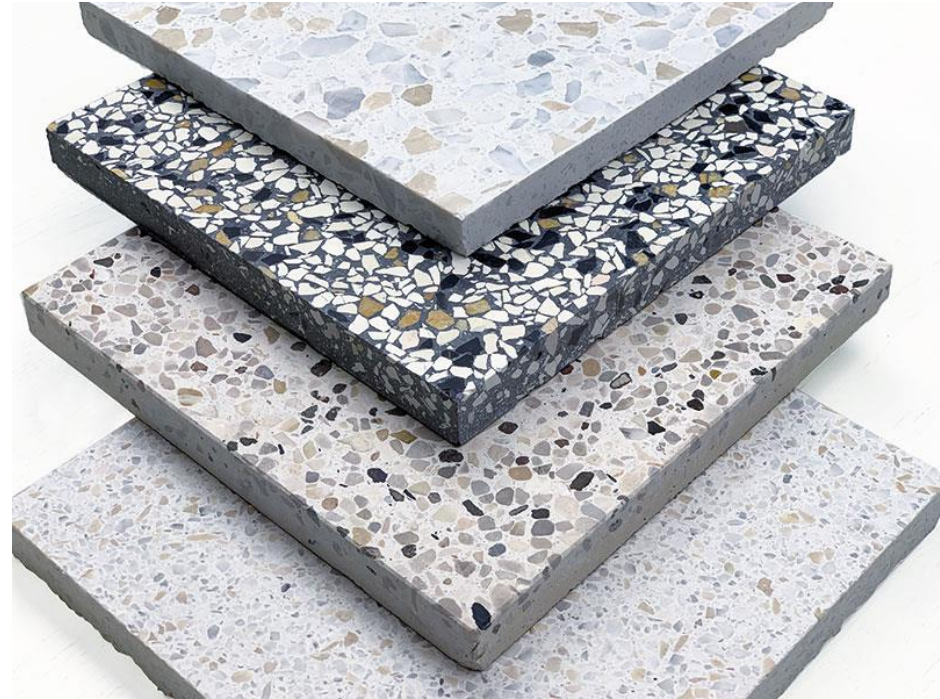

TERRAZZO: TECHNICAL DATA

Tiles:

- 400x400x20mm (16"x16" x ¾")
- 600x600x20mm (23-½"x23-½" x ¾")

Slabs: 305x125cm (120"x50") in several thicknesses and cut-to-size.

Technology: natural stones chips bonded with cement binder, all the way through.

Tiles can be manufactured with straight cut or with micro-beveled edges.

Finishes: honed or brushed.

Maintenance, installation instructions and ASTM test results available upon request.