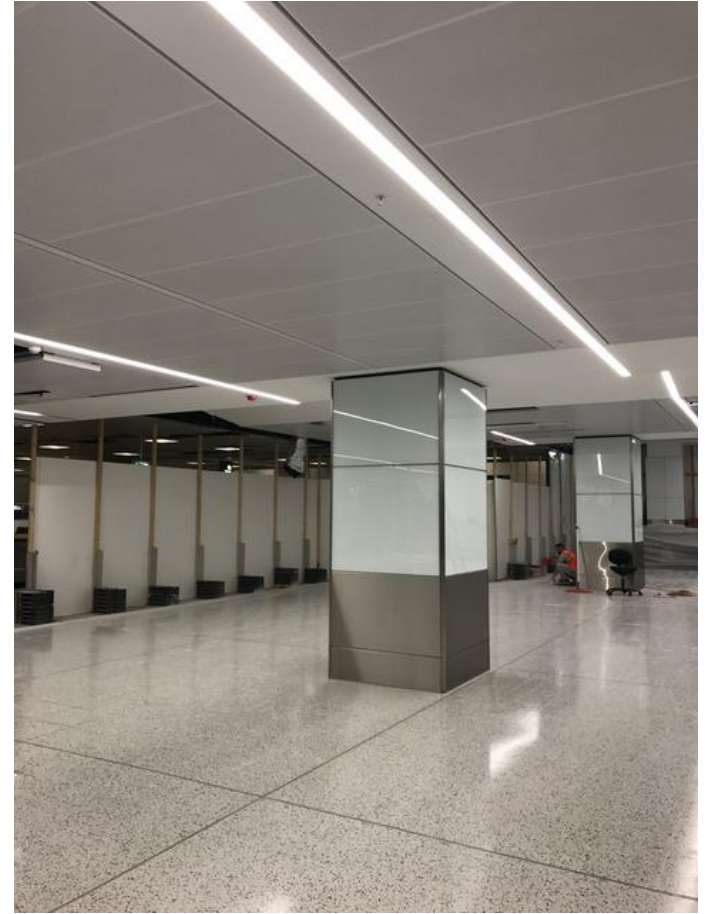

TERRAZZO – SYDNEY AIRPORT