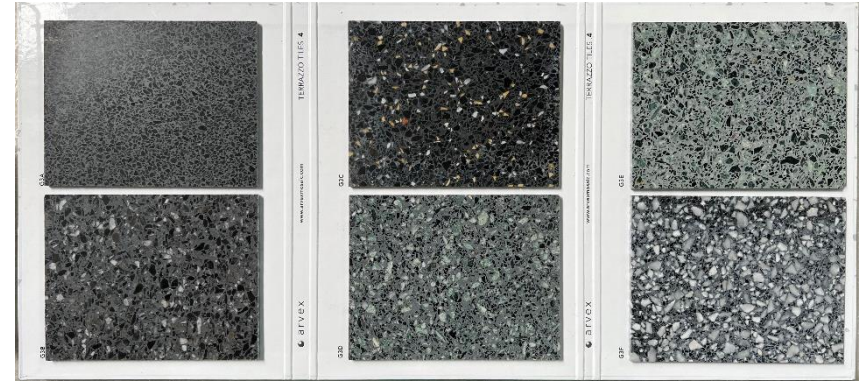

ARVEX

TERRAZZO PROGRAM

ARVEX has introduced a Terrazzo with several colors with **dark** and **light** backgrounds: from black, white and grey shades to colored cements.

These bases are wisely combined with some of the most beautiful Italian marbles available.

One of the main materials used for this line is the **Carrara marble**, because of its compact grain and crystalline **white** color with **blue-greyish** veins.

TERRAZZO: TECHNICAL DATA

Tiles:

- 400x400x20mm (16"x16" x ¾")
- 600x600x20mm (23-½"x23-½" x ¾")

Slabs: 305x125cm (120"x50") in several thicknesses and cut-to-size.

Technology: natural stones chips bonded with cement binder, all the way through.

Tiles can be manufactured with straight cut or with micro-beveled edges.

Finishes: honed or brushed.

Maintenance, installation instructions and ASTM test results available upon request.

TERRAZZO LOOSE PIECES MERCHANDISING (STOCK COLORS)

TERRAZZO SPECIFIER BINDER

TERRAZZO – SYDNEY AIRPORT