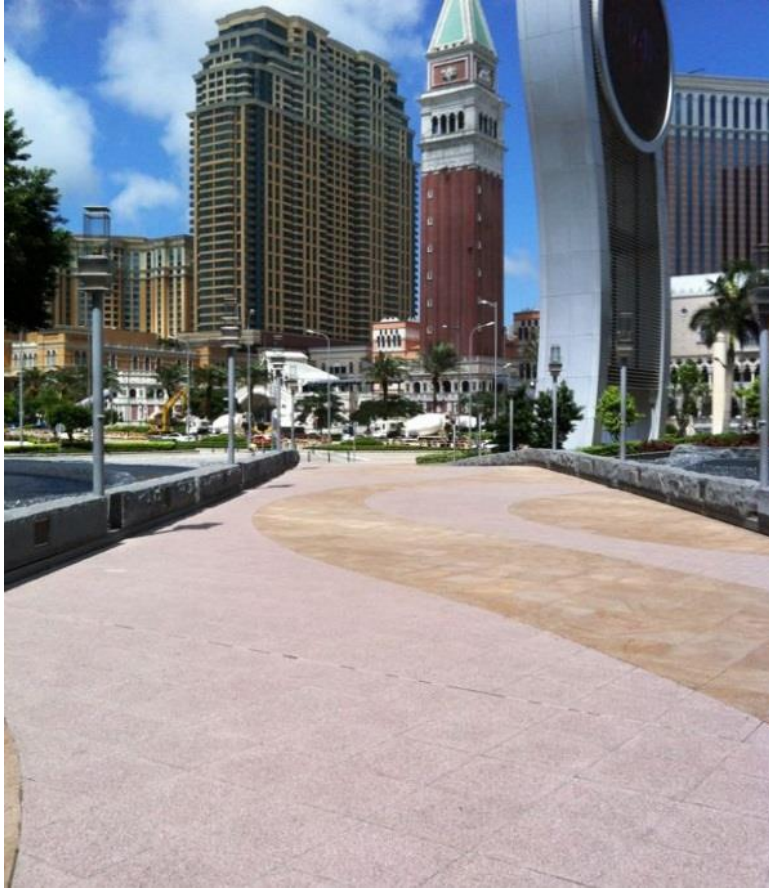

Slabs: 305x125cm (120"x50") in several thicknesses and cut-to-size.

Technology: natural stones chips bonded with cement binder, all the way through.

Tiles can be manufactured with straight cut or with micro-beveled edges.

TERRAZZO – SYDNEY AIRPORT

TERRAZZO - MACAO

Arvexmosaic.com