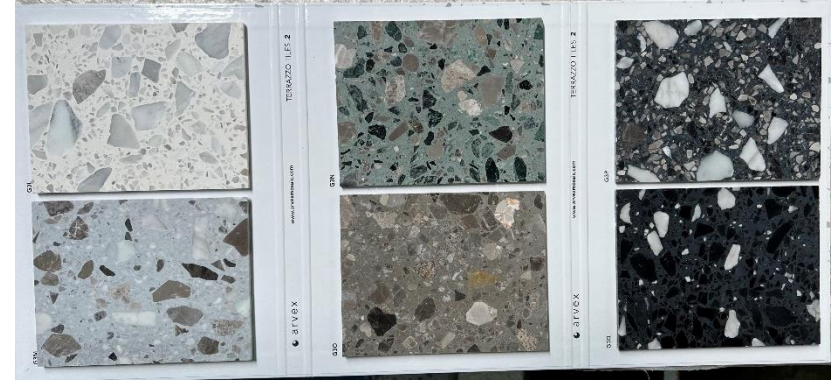

ARVEX

TERRAZZO PROGRAM

ARVEX has introduced a Terrazzo with several colors with **dark** and **light** backgrounds: from black, white and grey shades to colored cements.

These bases are wisely combined with some of the most beautiful Italian marbles available.

One of the main materials used for this line is the **Carrara marble**, because of its compact grain and crystalline **white** color with **blue-greyish** veins.

TERRAZZO: TECHNICAL DATA

Tiles:

- 400x400x20mm (16"x16" x ¾")
- 600x600x20mm (23-½"x23-½" x ¾")

Slabs: 305x125cm (120"x50") in several thicknesses and cut-to-size.

Technology: natural stones chips bonded with cement binder, all the way through.

Tiles can be manufactured with straight cut or with micro-beveled edges.

Finishes: honed or brushed.

Maintenance, installation instructions and ASTM test results available upon request.

TERRAZZO LOOSE PIECES MERCHANDISING (STOCK COLORS)

TERRAZZO SPECIFIER BINDER

TERRAZZO – SYDNEY AIRPORT