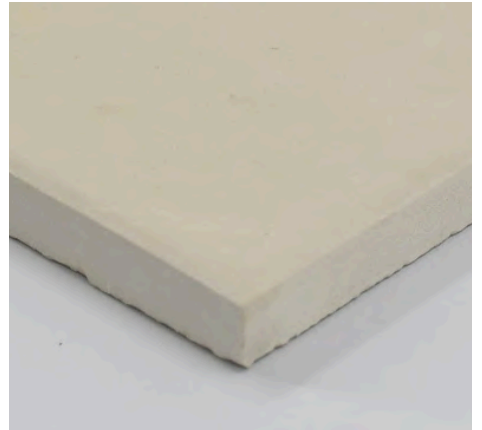

DOUBLE-BRUSHED WITH CUSHION EDGE