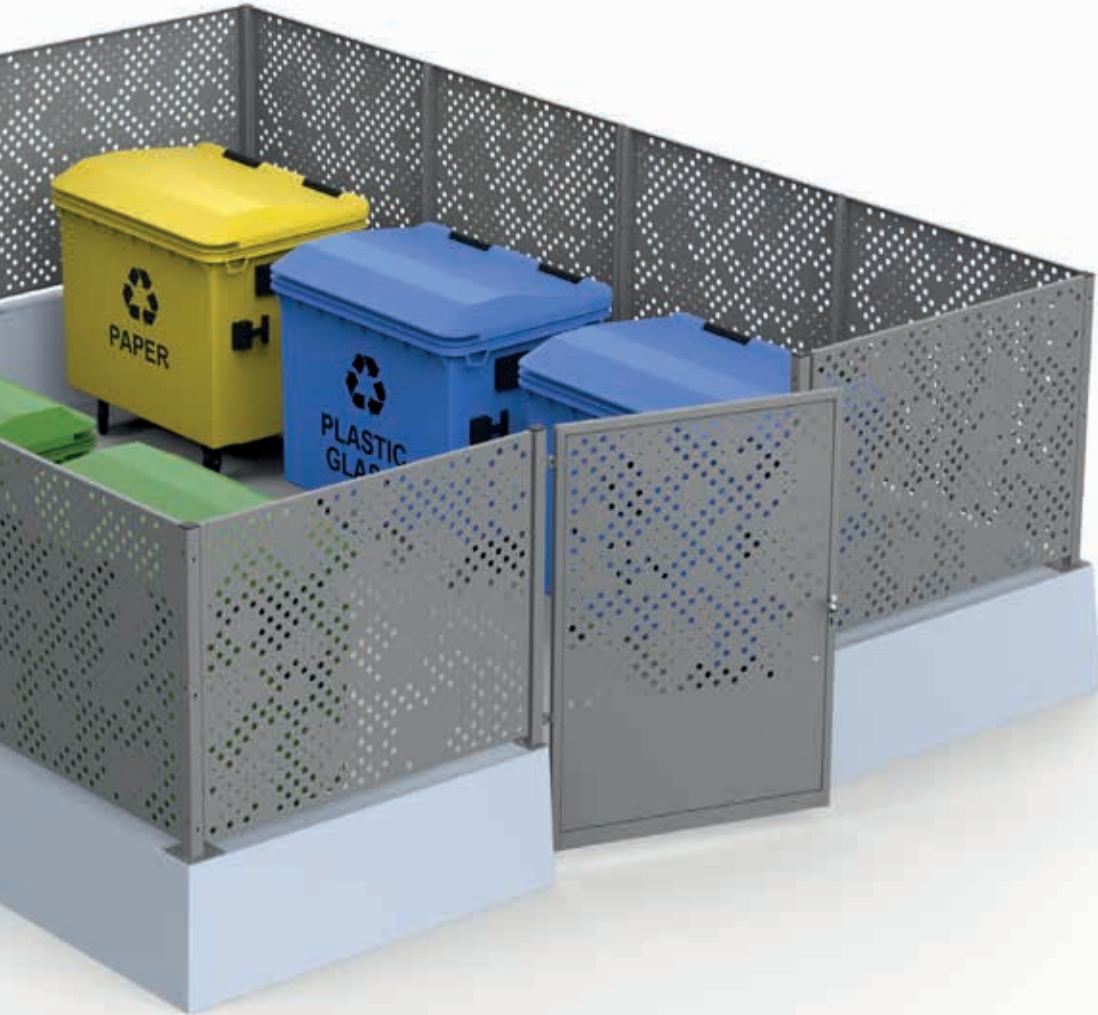

**CRISTINA**  
**α - β**  
BELL ITALIA DESIGN

**TOTÒ**  
MASSIMO TASCA

**LIDÒ**  
**COLLECTION**

C + S ARCHITECTS

**ROGER**  
DEL PONTE, ZAMBELLI

On request, the ecological island can be equipped with an electronic lock with combination. Useful for all those situations where personalized and reserved access to more people is required.