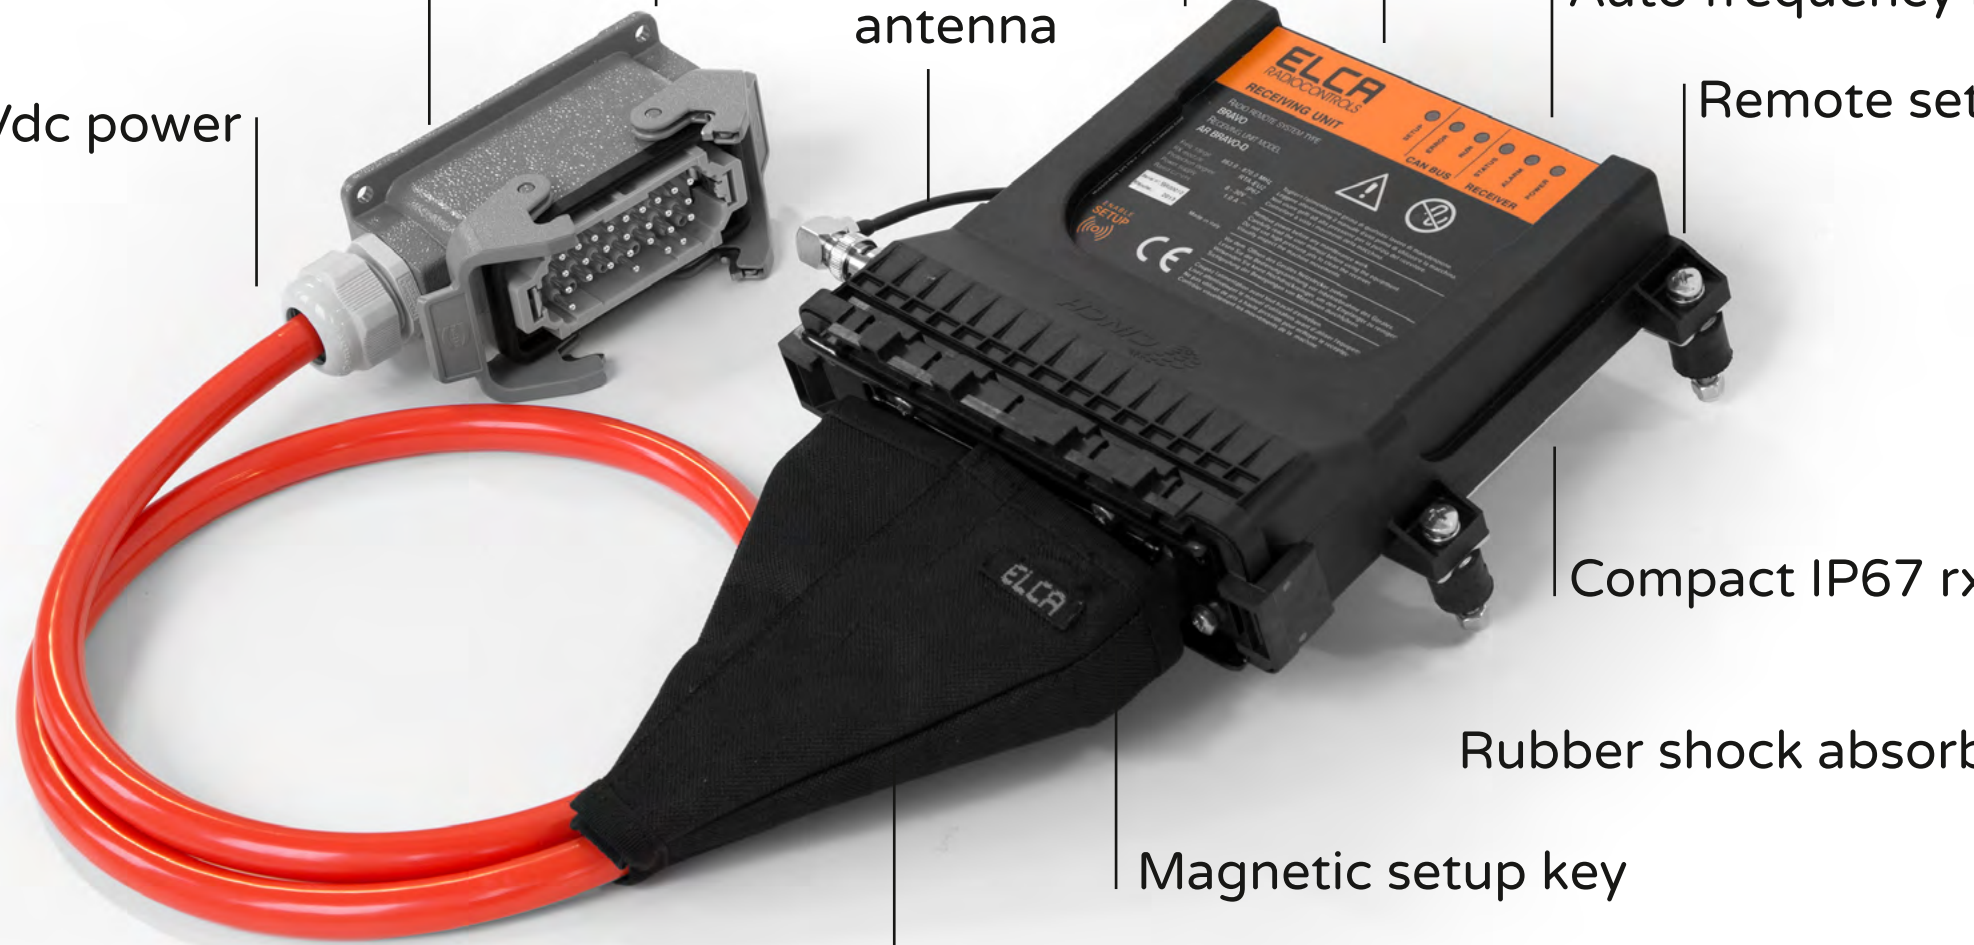

Customizable Tx layout

Rugged casing
(IP65)

Shoulder belt
(supplied)

Remote setup
(modify factory settings)

Lithium rechargeable
battery pack

Concrete

Bravo receiver

- Wired to new or existing system
- Plug'n Play installation
- 9-30 Vdc power
- External antenna
- Single solid state mother board
- PI e for STOP
- Auto frequency range
- Remote setup position
- Compact IP67 rx
- Rubber shock absorbers
- Magnetic setup key
- PWM or voltage output