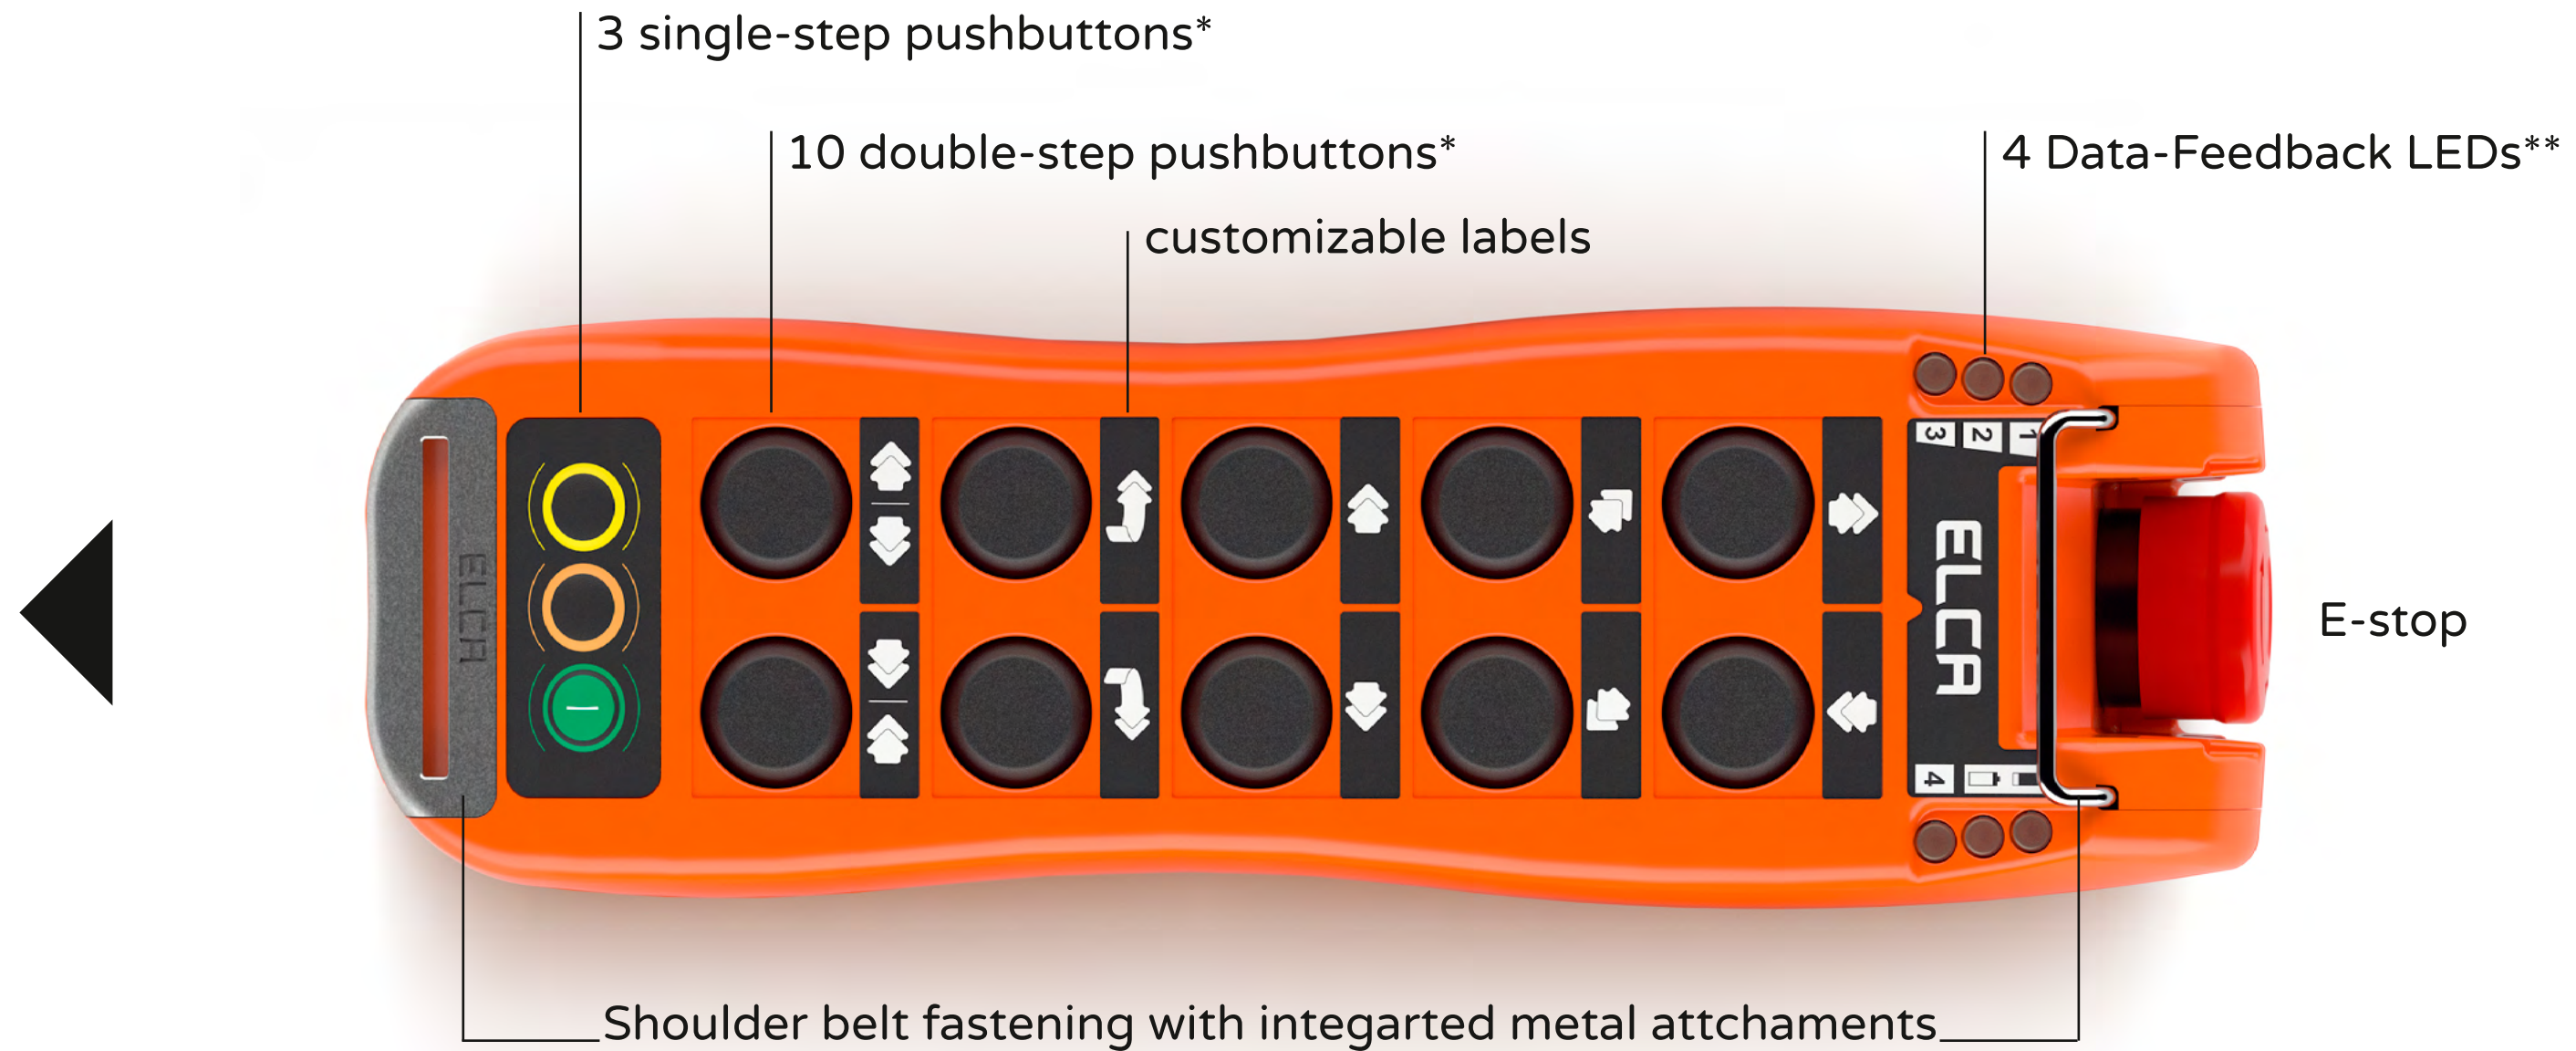

Customizable Tx layout

Rugged casing
(IP65)

Shoulder belt
(supplied)

Remote setup
(modify factory settings)

Lithium rechargeable
battery pack

Concrete

Bravo receiver

- Wired to new or existing system
- Plug'n Play installation
- 9-30 Vdc power
- External antenna
- Single solid state mother board
- PI e for STOP
- Auto frequency range
- Remote setup position
- Compact IP67 rx
- Rubber shock absorbers
- Magnetic setup key
- PWM or voltage output

Mobile hoist

Bravo M

proportional with linear joystick

Construction Punto digital joystick

Industrial hoist

Mia - EVO handset radiocontrols

Mia E1

handheld pushbutton transmitters