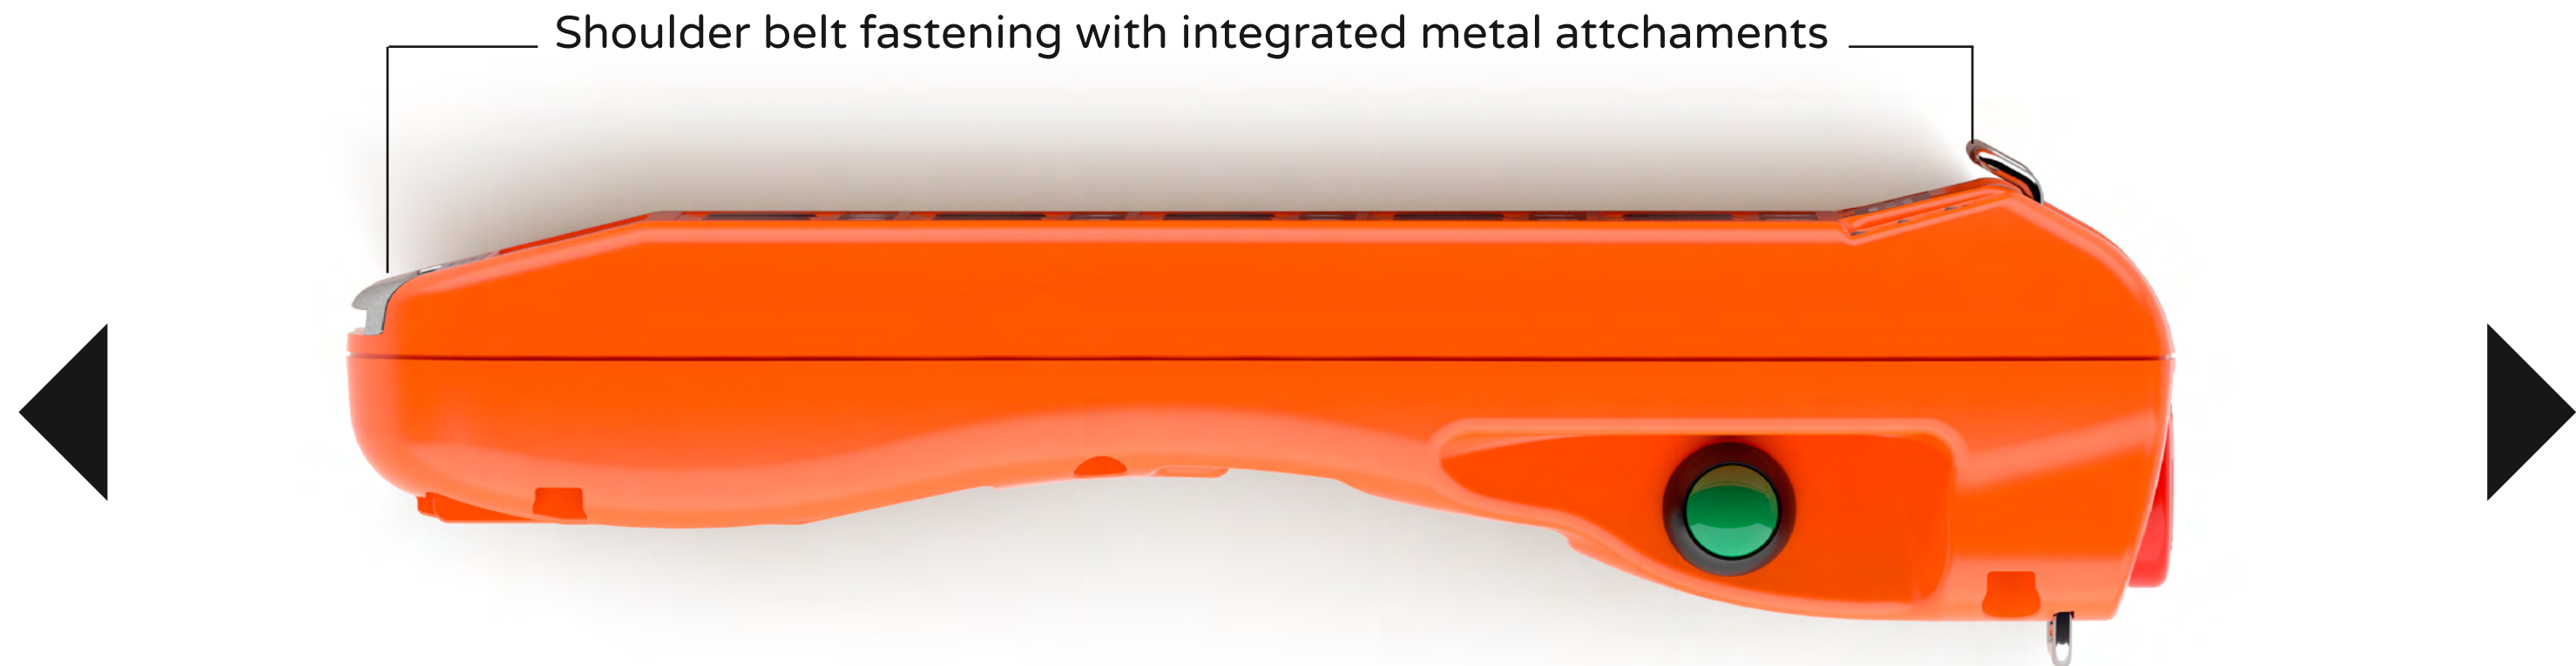

Mia
E1

handheld pushbutton transmitters

button-selectors-potentiometers-"ELCA-refined" Proportional Command:
can be placed on top, lower or side position (see picture)