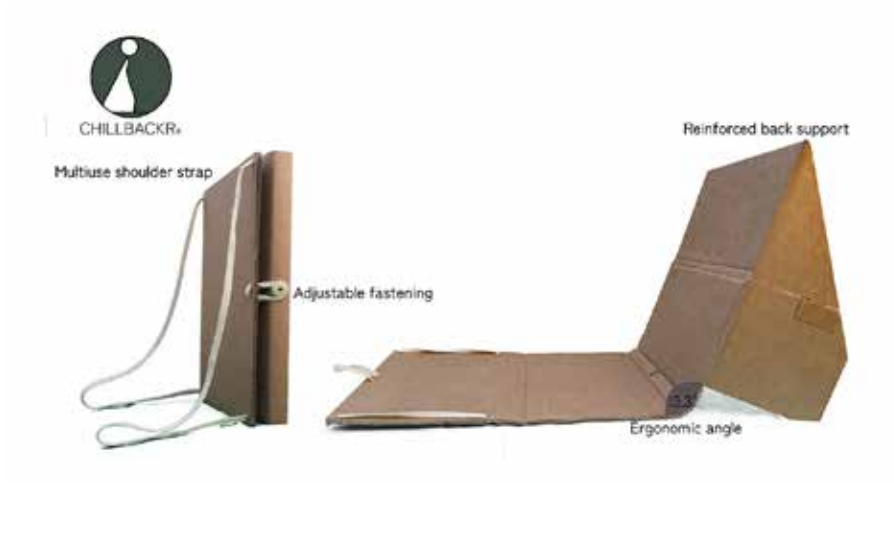

We developed the first ultraportable light and sustainable cardboard 3x1: backrest, sunbed, and backpack.

The product is weight, water, and wear-resistant, weighing less than 1kg can be carried anywhere.

Thanks to its innovative design Chillbackr can be folded and unfolded in less than 10 seconds and its usage is intuitive and easy.

TOMMASO PORFIRI
CEO

Via Lino Liviabella, 14
62100, Macerata (MC)
ITALY

Tel: +39 331 7505853
tommaso@porfiridesign.it
www.chillbackr.com