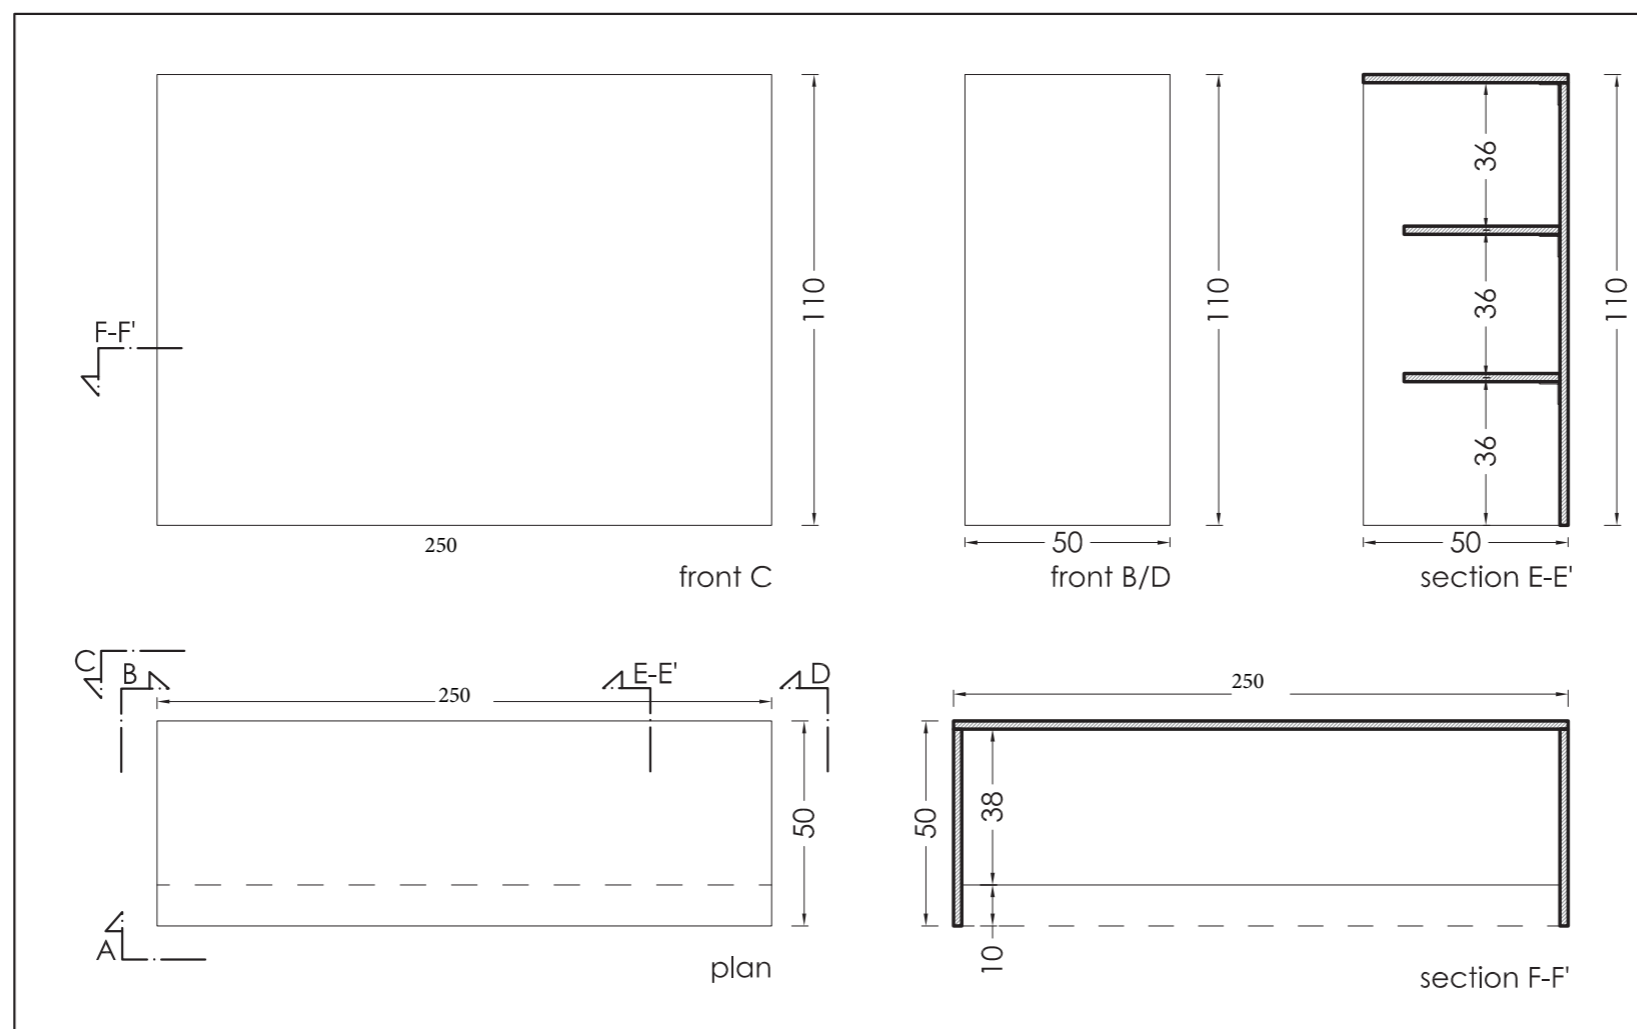

BIG 5 2022

Italian pavilion

09 - 11 November 2022
Sarit Expo Centre

Total Area 216sqm

axonometric scheme

2a_Back Panel H 350 cm

2b_Storeroom Panel H 250 cm

2d_Partition Panel H 250 cm

Desk ITA Information Counter

G1 Italia logo

(see Graphic Position Plan)

ONLY FOR EXAMPLE - the measures are only approximate

graphic panel partition wall H 250 cm

 **G3 Booth number + company name**
 (see Graphic Position Plan draw .13)

N.B. Font : *font ARIAL
 booth number: Capital letter h 9 cm
 company name: Capital letter h 9 cm
 Green : CMYK 96,5,80,25 Pantone 341C
 Red : CMYK 0,96,100,0 Pantone 485C

only for example

FURNITURE

(the models are for example only)

chairs

stool

round table (top white color or glass)

counter