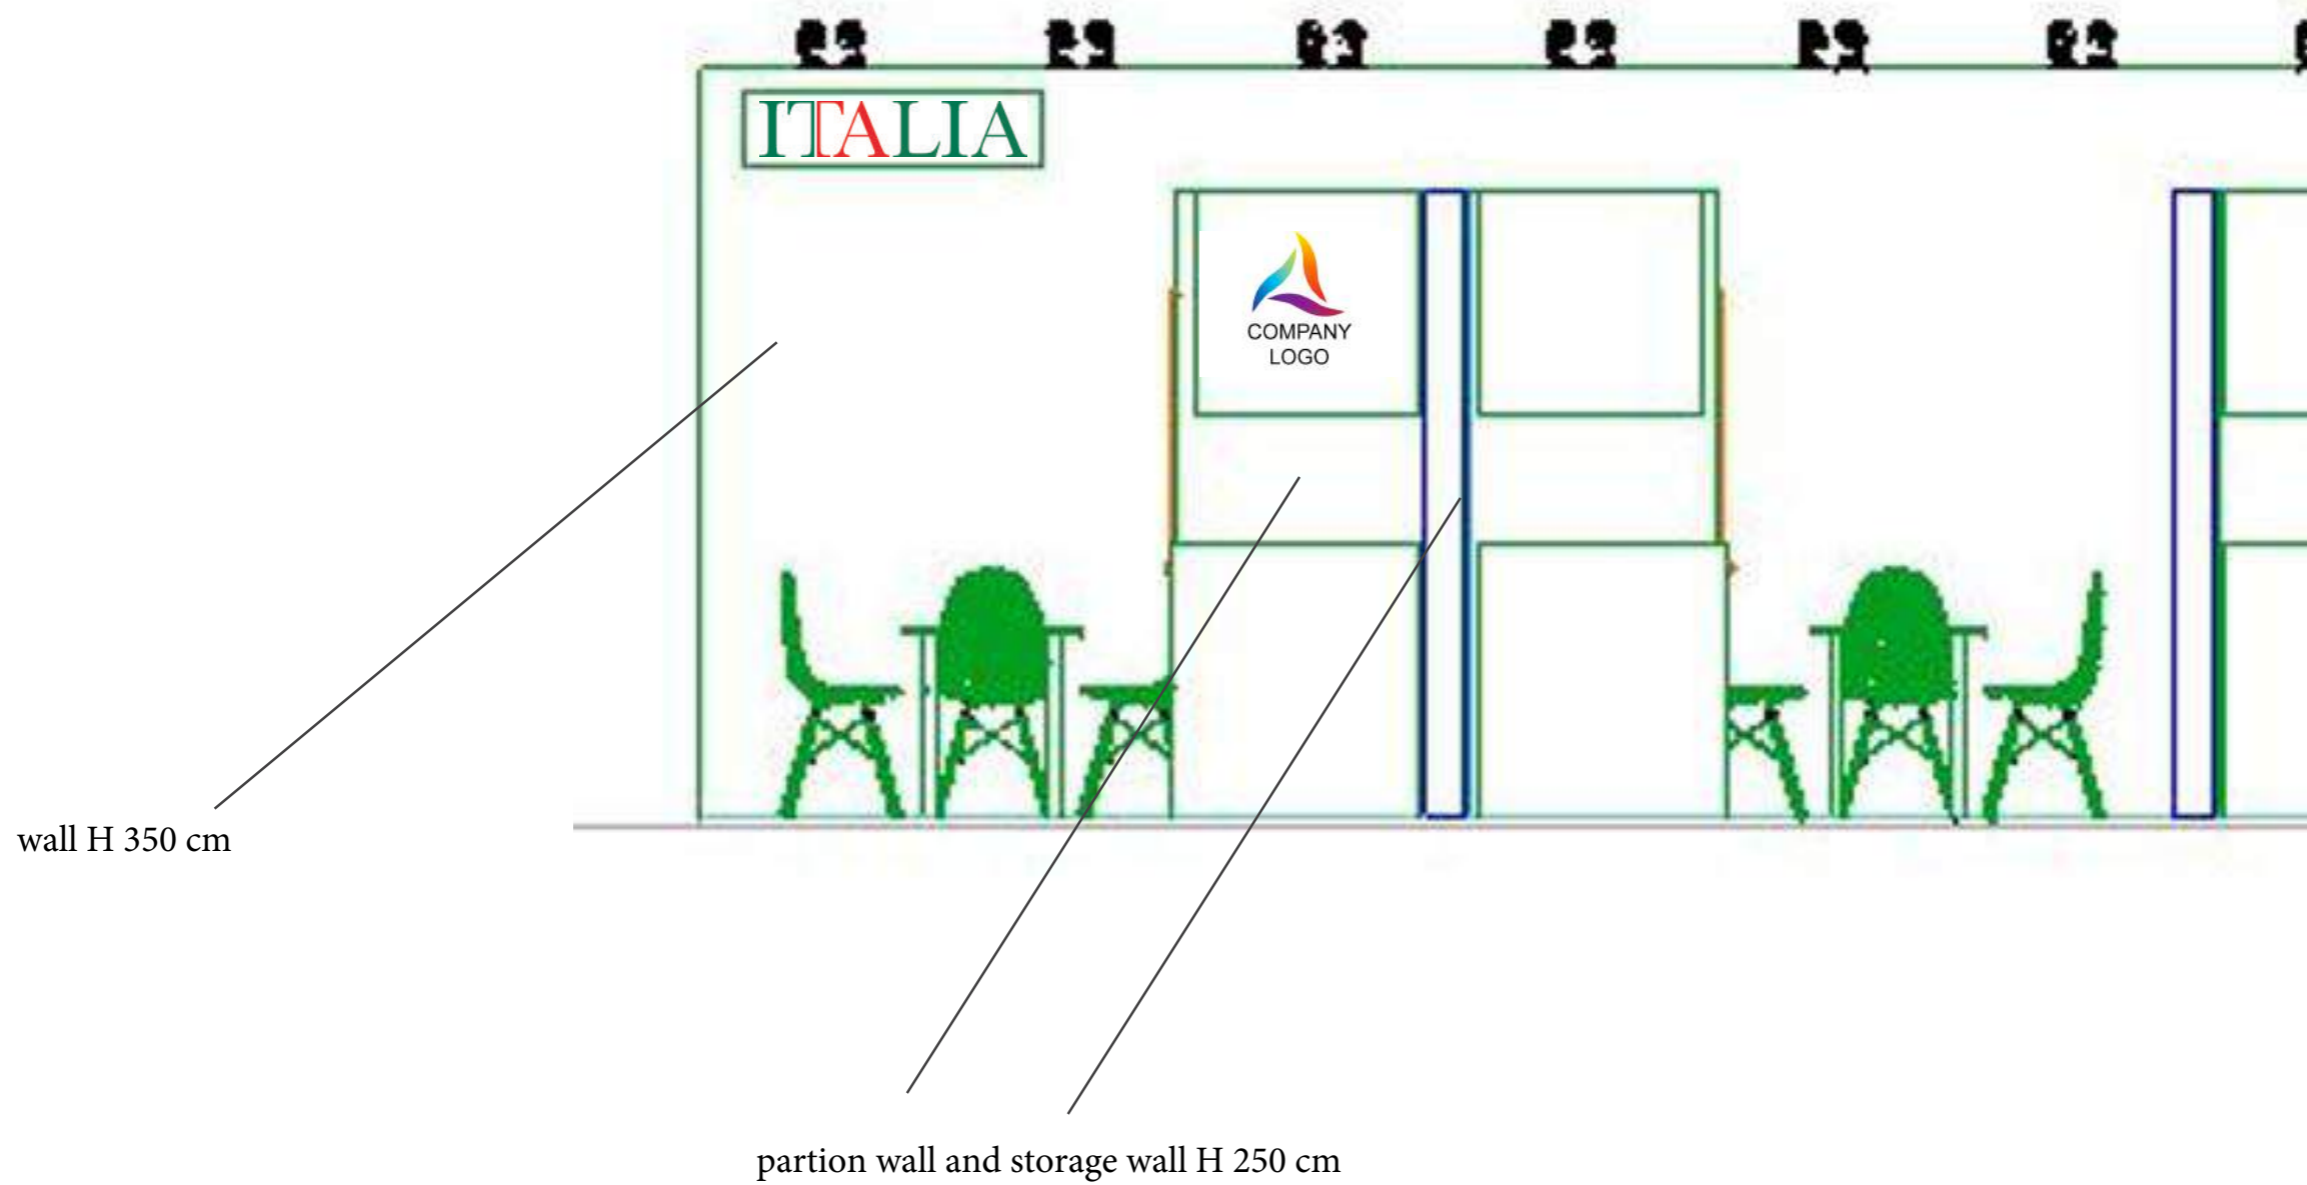

BIG 5 2022

Italian pavilion

09 - 11 November 2022
Sarit Expo Centre

Total Area 216sqm

axonometric scheme

2a_Back Panel H 350 cm

2b_Storeroom Panel H 250 cm

2d_Partition Panel H 250 cm

Desk ITA Information Counter

G1 Italia logo

(see Graphic Position Plan)

ONLY FOR EXAMPLE - the measures are only approximate

graphic panel partition wall H 250 cm

 **G3 Booth number + company name**
 (see Graphic Position Plan draw .13)

N.B. Font : *font ARIAL
 booth number: Capital letter h 9 cm
 company name: Capital letter h 9 cm
 Green : CMYK 96,5,80,25 Pantone 341C
 Red : CMYK 0,96,100,0 Pantone 485C

only for example

FURNITURE

(the models are for example only)

chairs

stool

round table (top white color or glass)

counter