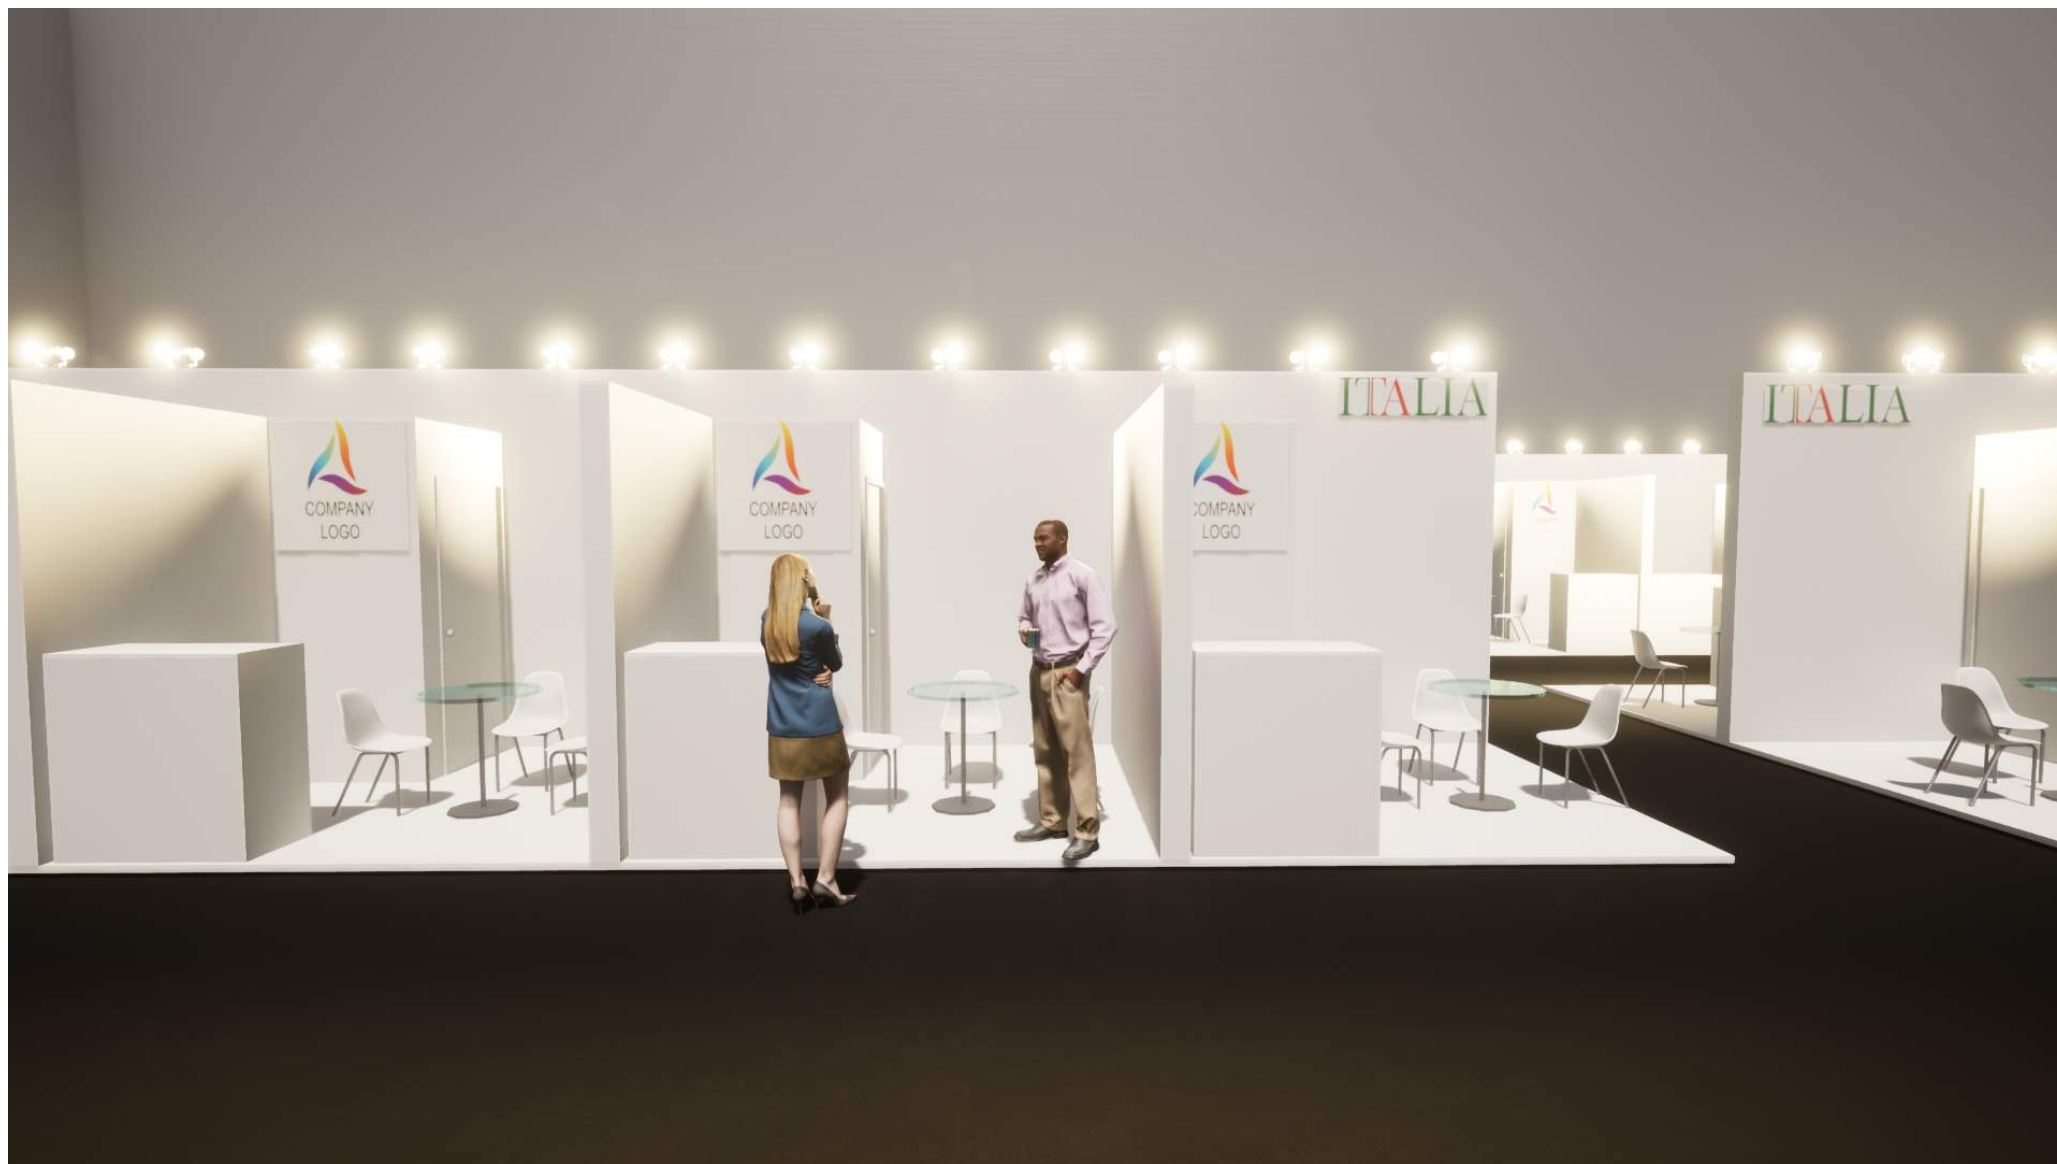

BIG 5 2022

Italian pavilion

09 - 11 November 2022
Sarit Expo Centre

Total Area 216sqm

axonometric scheme

2a_Back Panel H 350 cm

2b_Storeroom Panel H 250 cm

2d_Partition Panel H 250 cm

Desk ITA Information Counter

G1 Italia logo

(see Graphic Position Plan)

ONLY FOR EXAMPLE - the measures are only approximate

graphic panel partition wall H 250 cm

 **G3 Booth number + company name**
 (see Graphic Position Plan draw .13)

N.B. Font : *font ARIAL
 booth number: Capital letter h 9 cm
 company name: Capital letter h 9 cm
 Green : CMYK 96,5,80,25 Pantone 341C
 Red : CMYK 0,96,100,0 Pantone 485C

only for example

FURNITURE

(the models are for example only)

chairs

stool

round table (top white color or glass)

counter