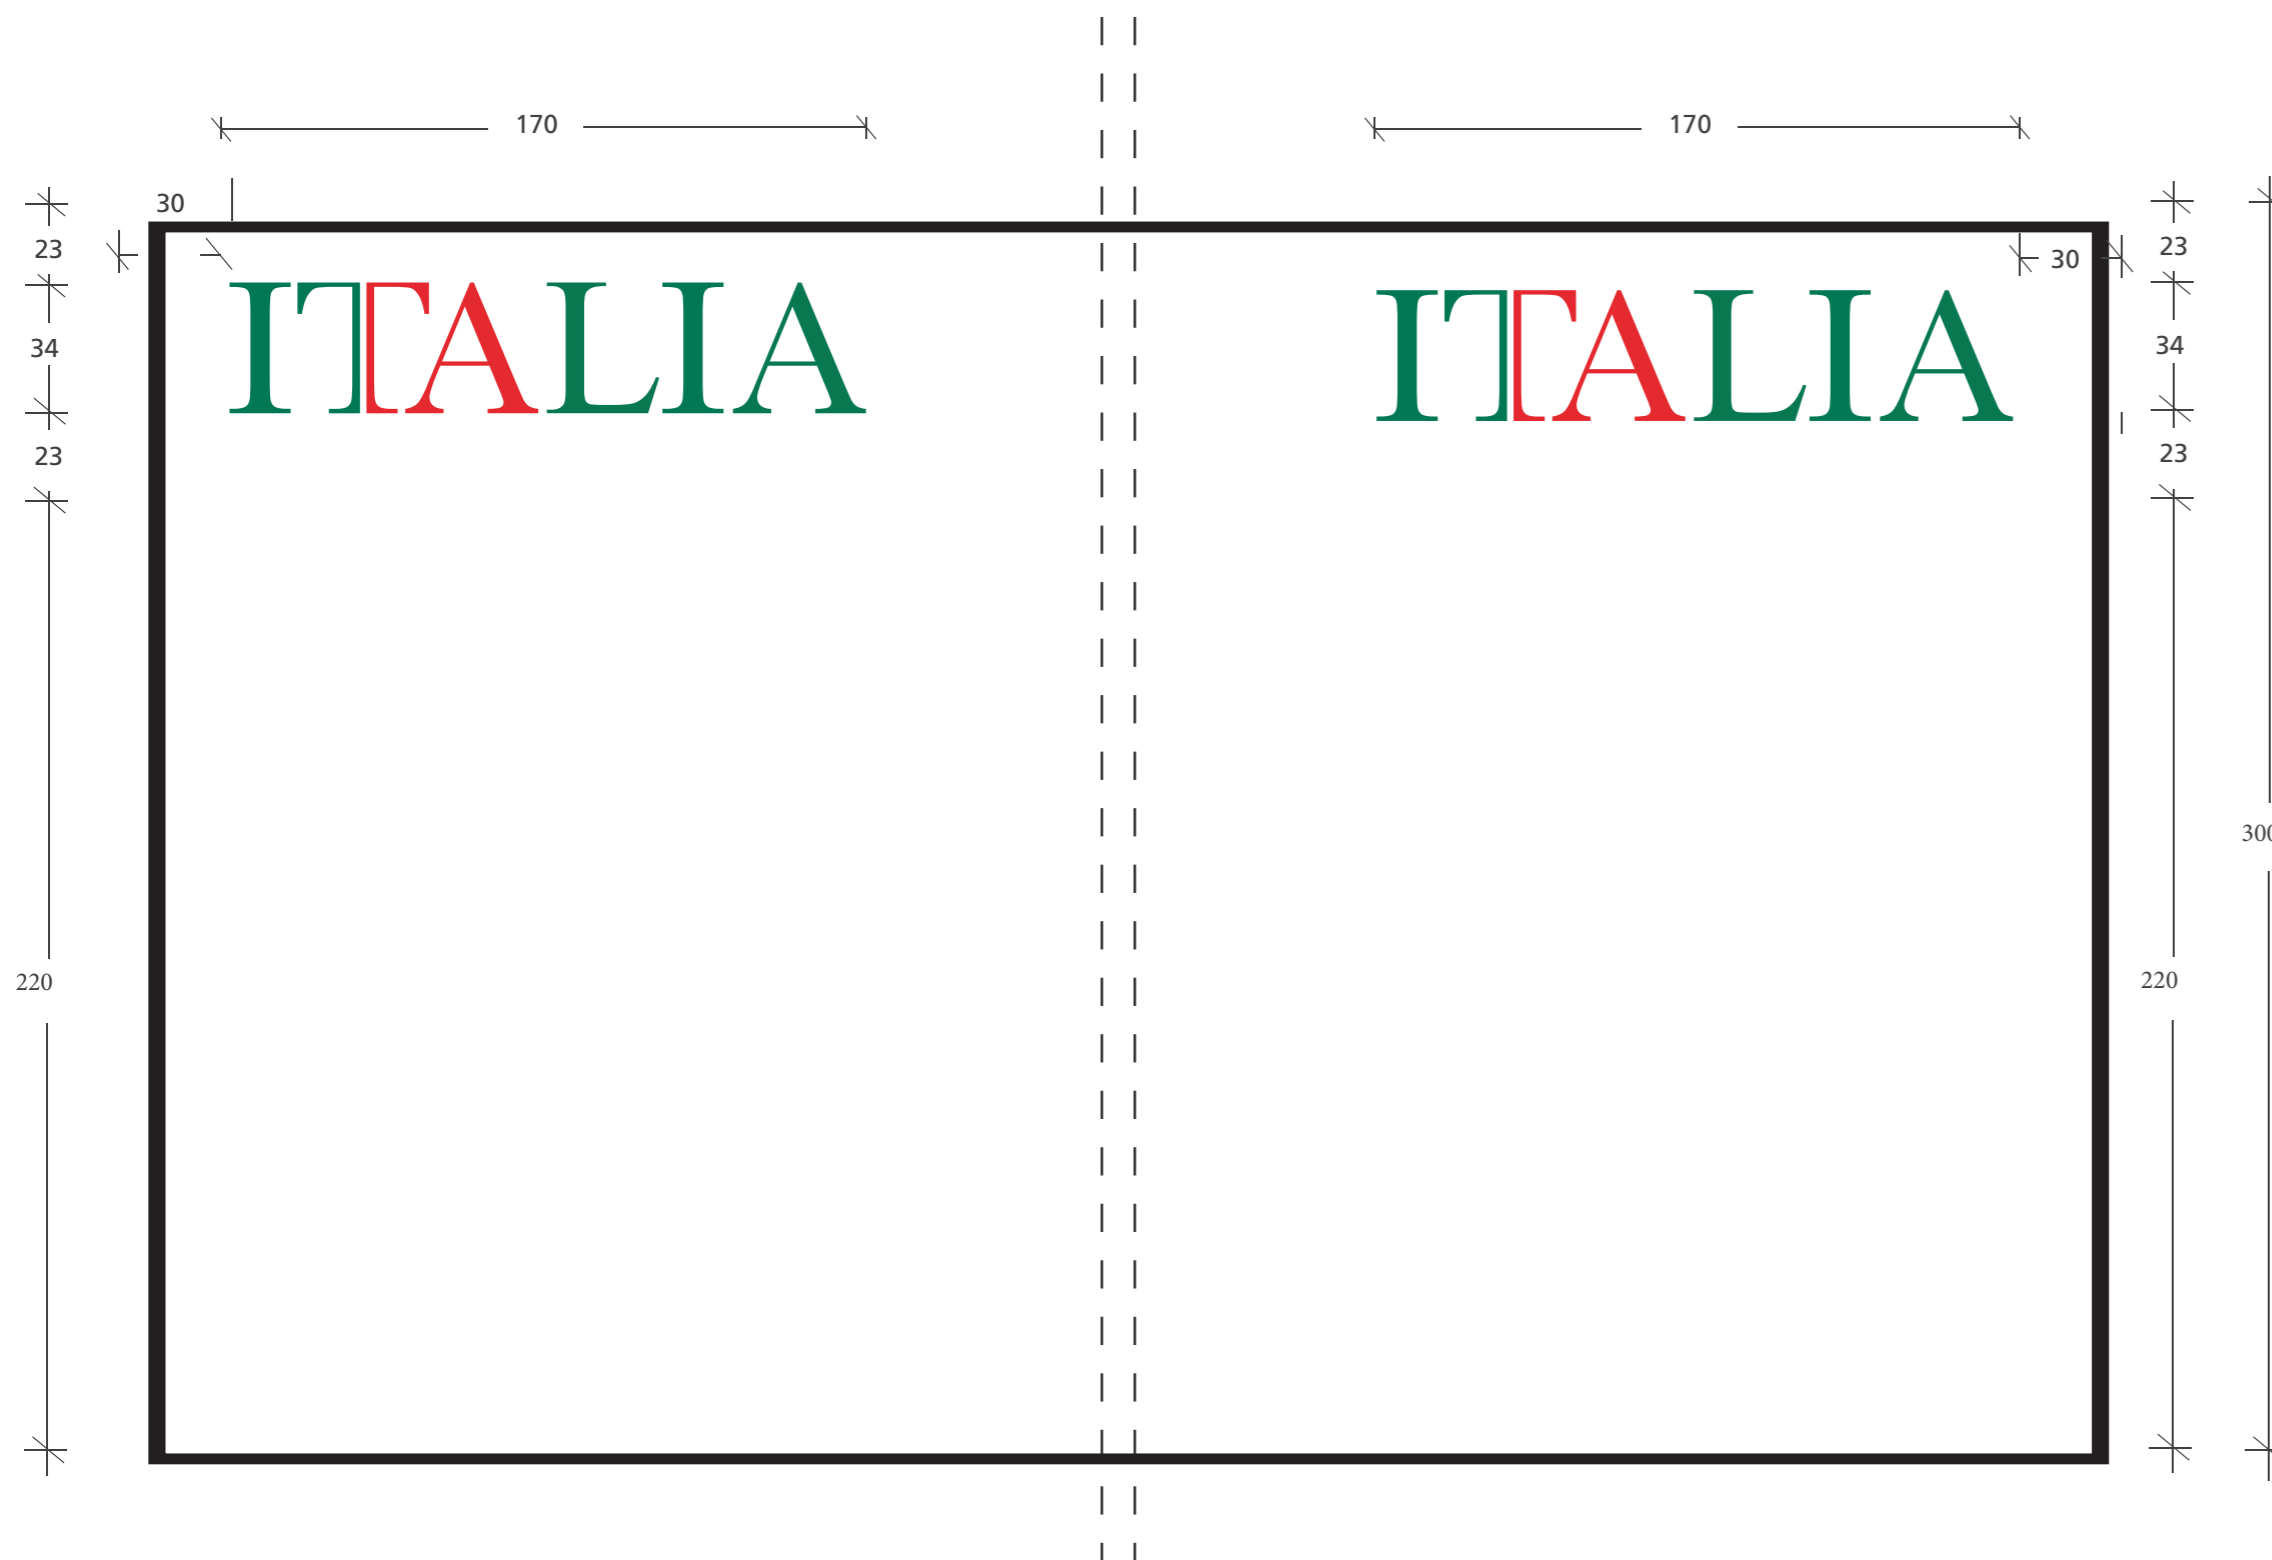

BIG 5 2022

Italian pavilion

09 - 11 November 2022
Sarit Expo Centre

Total Area 216sqm

axonometric scheme

2a_Back Panel H 350 cm

2b_Storeroom Panel H 250 cm

2d_Partition Panel H 250 cm

Desk ITA Information Counter

G1 Italia logo

(see Graphic Position Plan)

ONLY FOR EXAMPLE - the measures are only approximate

graphic panel partition wall H 250 cm

 **G3 Booth number + company name**
 (see Graphic Position Plan draw .13)

N.B. Font : *font ARIAL
 booth number: Capital letter h 9 cm
 company name: Capital letter h 9 cm
 Green : CMYK 96,5,80,25 Pantone 341C
 Red : CMYK 0,96,100,0 Pantone 485C

only for example

FURNITURE

(the models are for example only)

chairs

stool

round table (top white color or glass)

counter