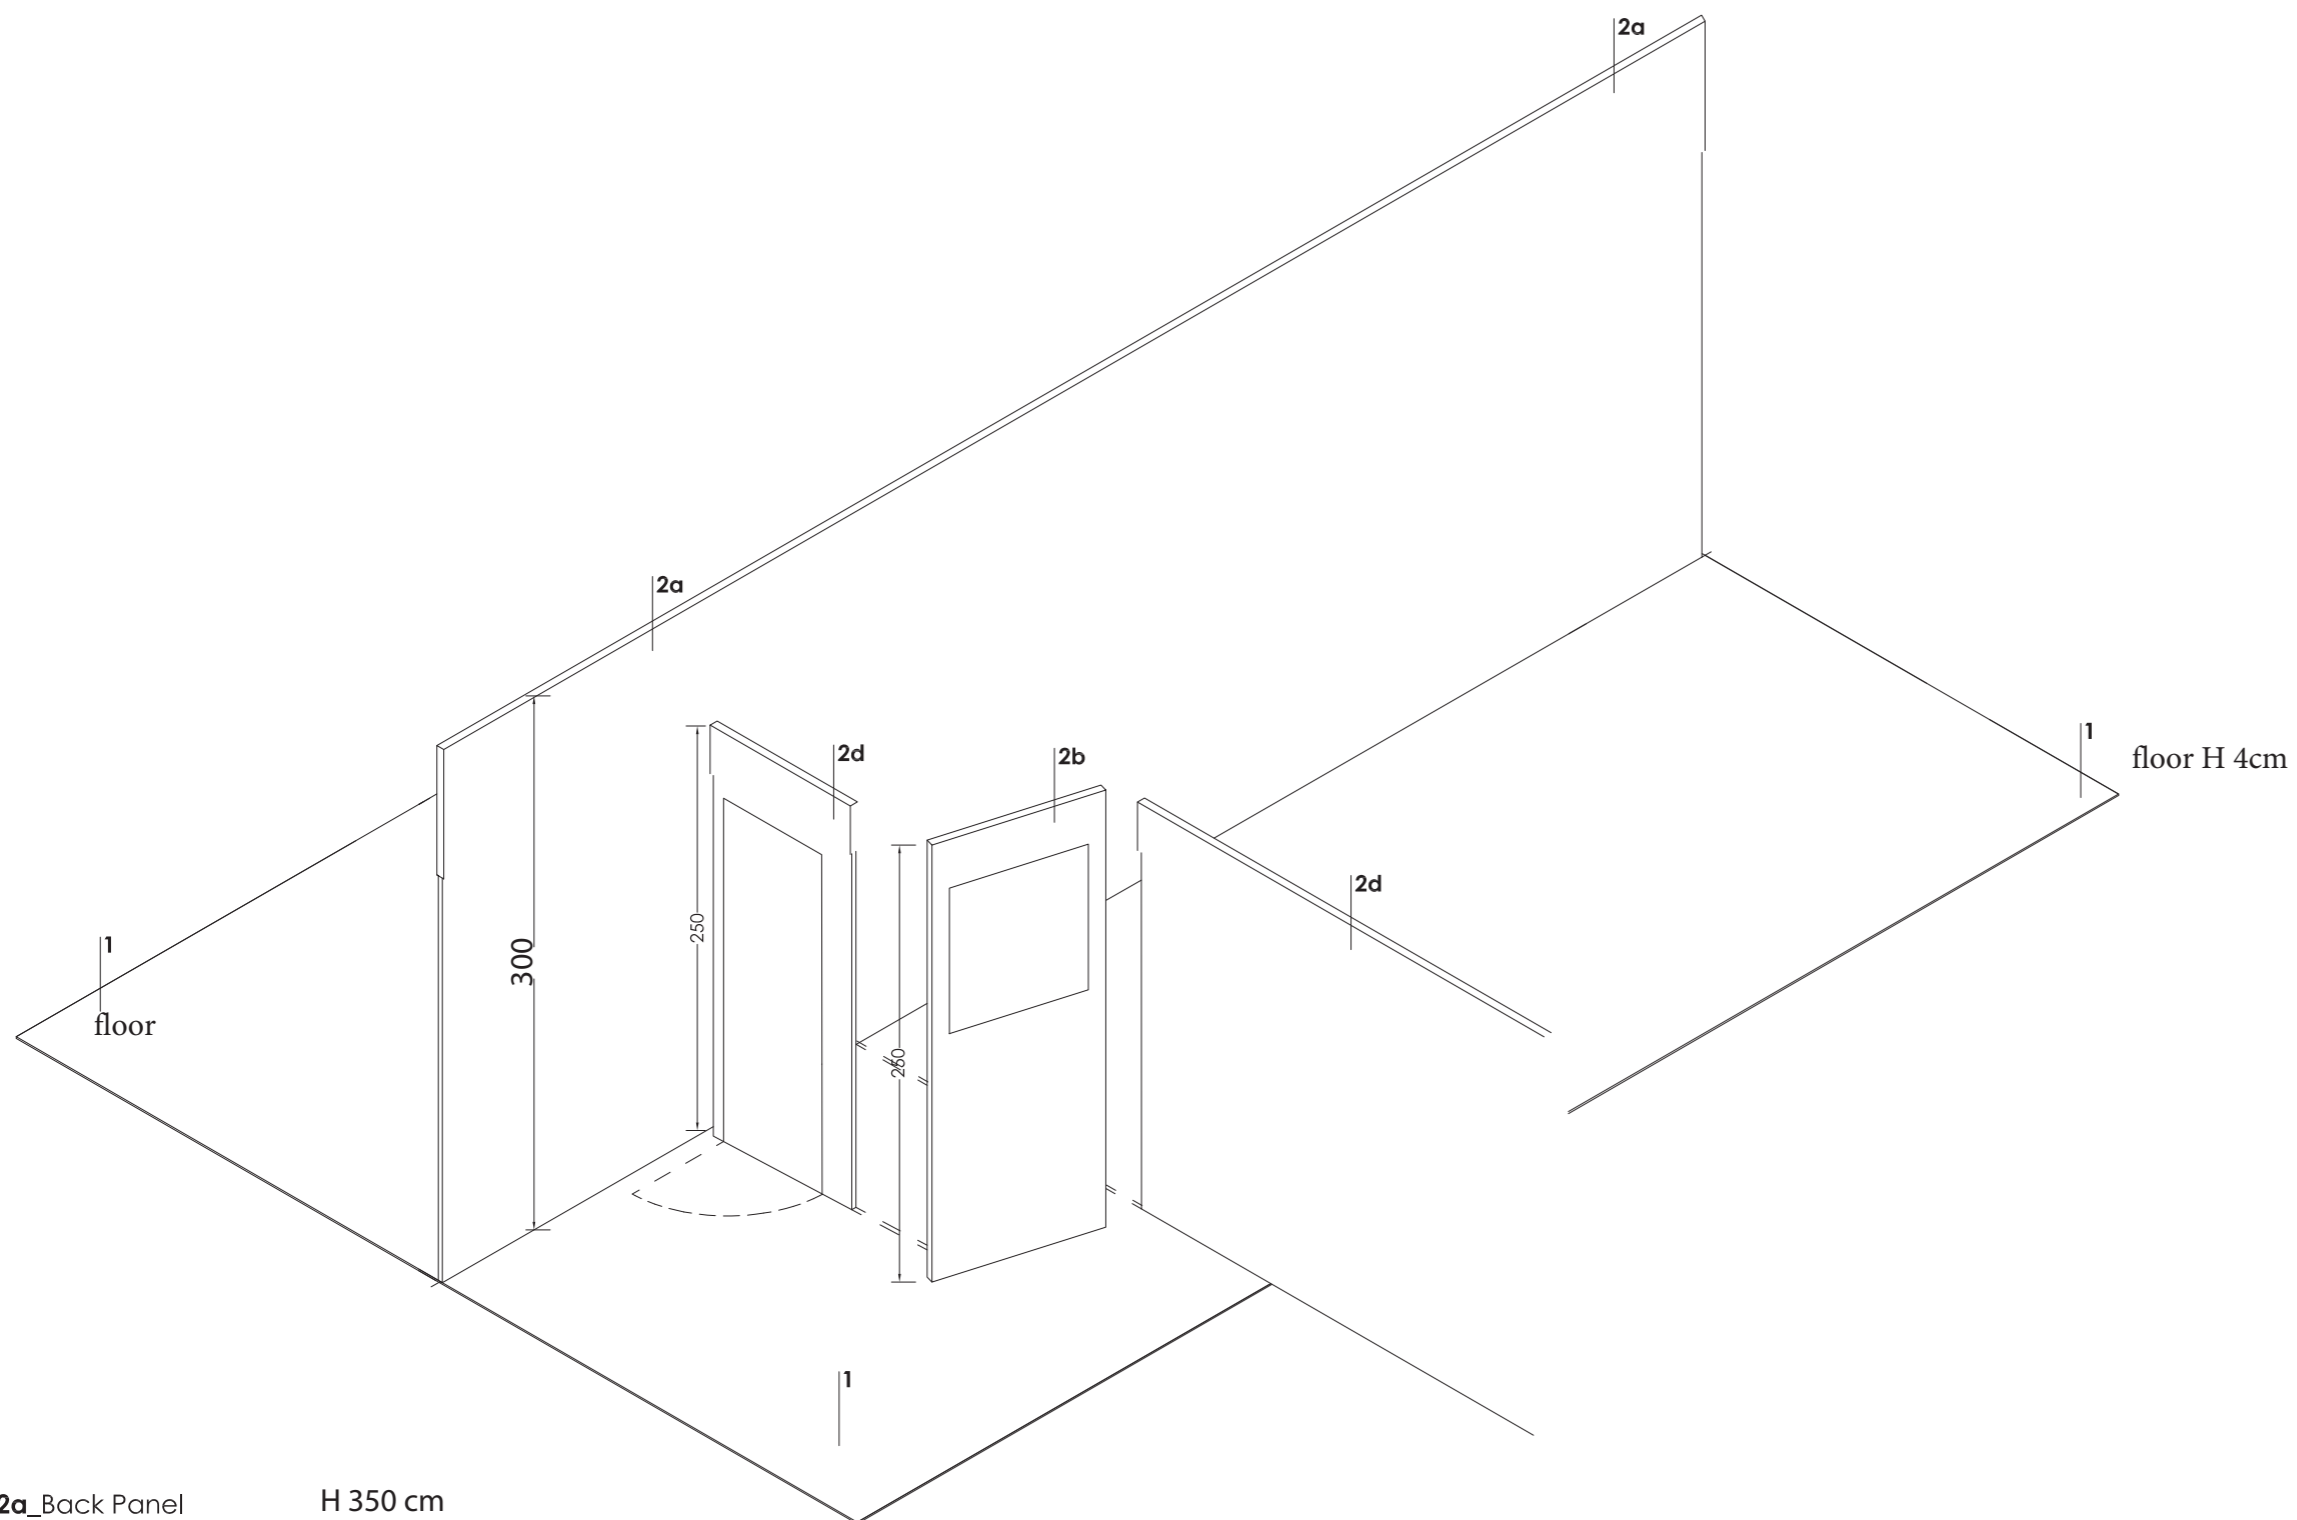

BIG 5 2022

Italian pavilion

09 - 11 November 2022
Sarit Expo Centre

Total Area 216sqm

axonometric scheme

2a_Back Panel H 350 cm

2b_Storeroom Panel H 250 cm

2d_Partition Panel H 250 cm

Desk ITA Information Counter

G1 Italia logo

(see Graphic Position Plan)

ONLY FOR EXAMPLE - the measures are only approximate

graphic panel partition wall H 250 cm

 **G3 Booth number + company name**
 (see Graphic Position Plan draw .13)

N.B. Font : *font ARIAL
 booth number: Capital letter h 9 cm
 company name: Capital letter h 9 cm
 Green : CMYK 96,5,80,25 Pantone 341C
 Red : CMYK 0,96,100,0 Pantone 485C

only for example

FURNITURE

(the models are for example only)

chairs

stool

round table (top white color or glass)

counter