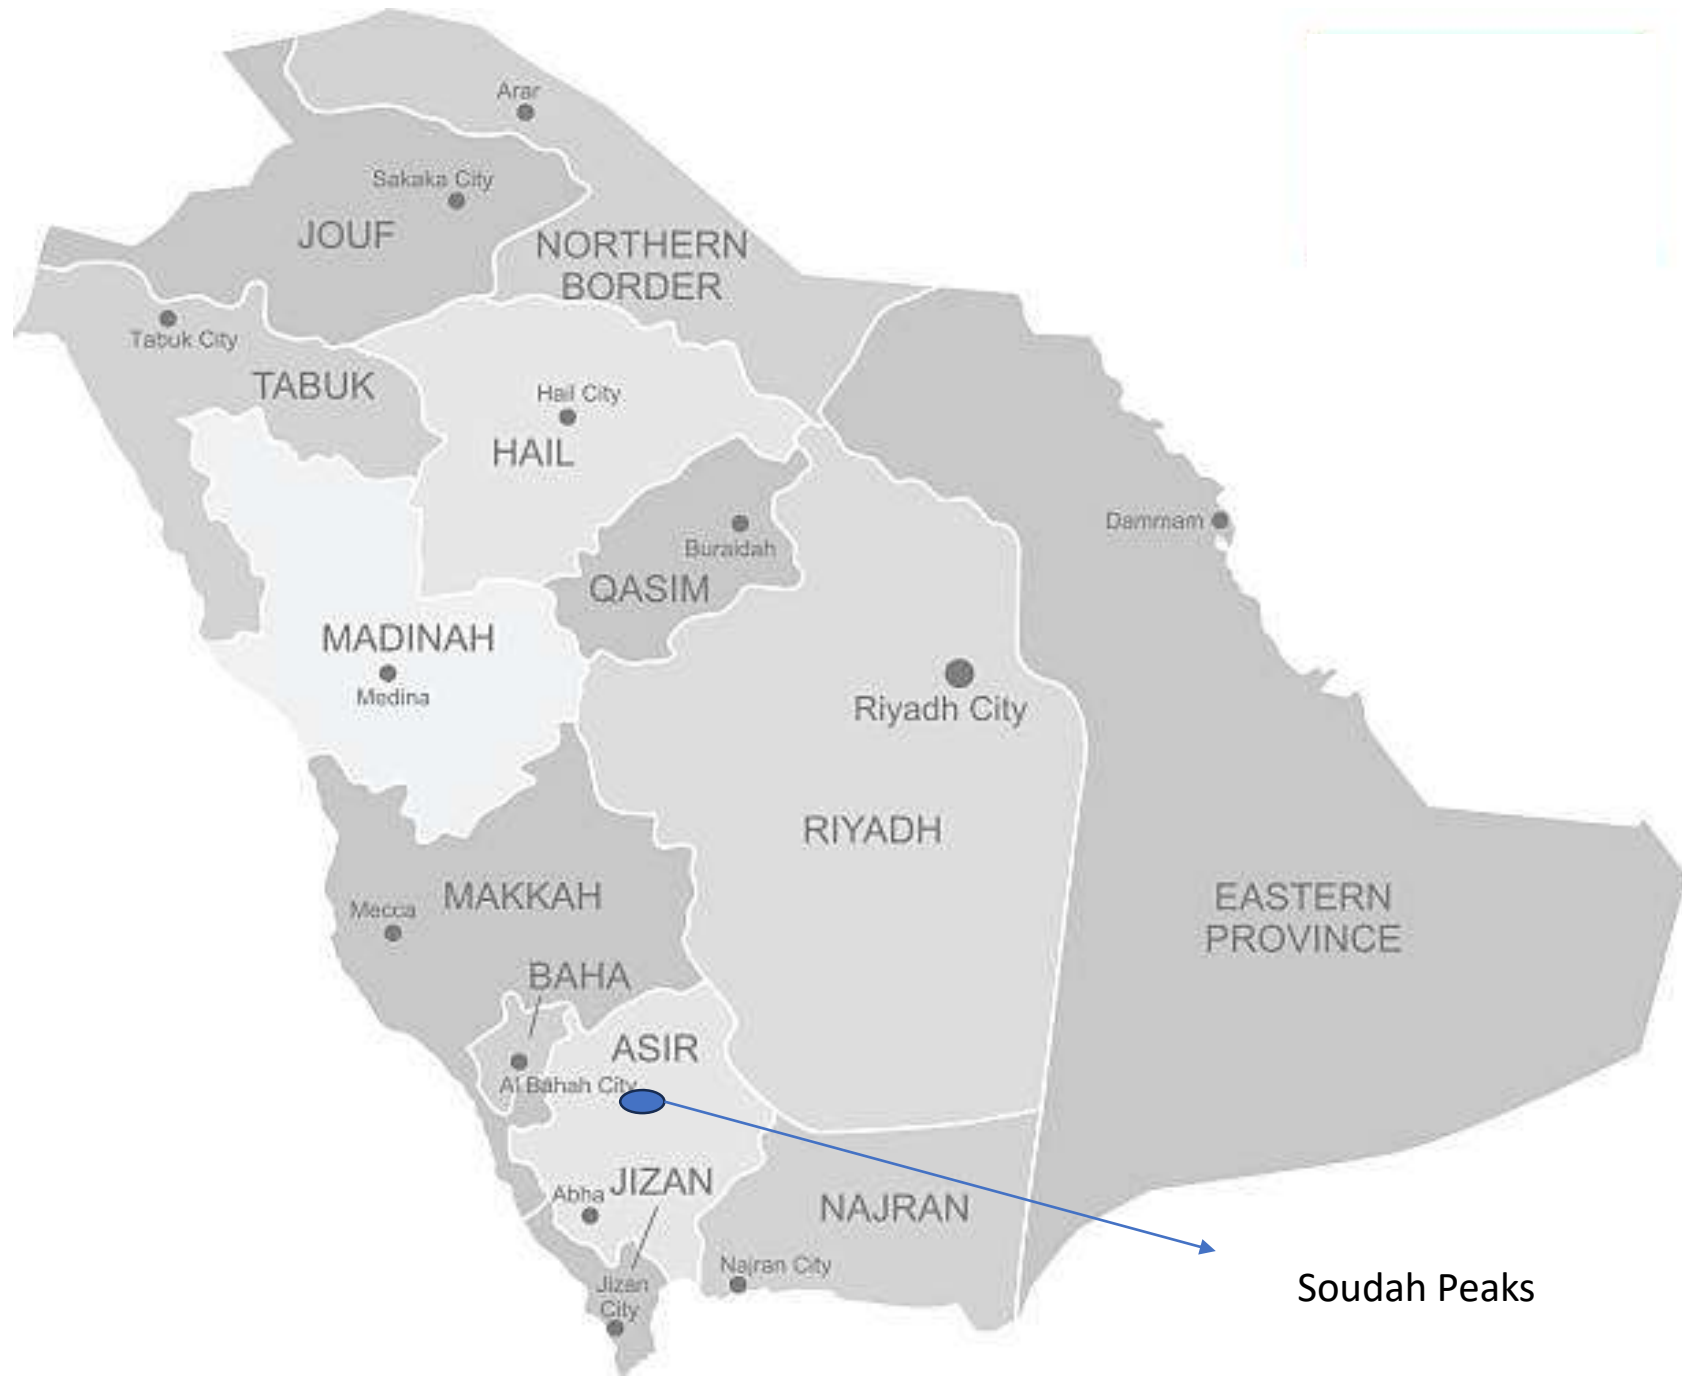

Soudah peaks

LAST UPDATE
21.2.2024

Soudah Peaks

Soudah Peaks

- It is the first phase of the giga projects that comprises 6 main elements.

1 – JAREEN

- 35 premium glamping pods
- Organic farms
- Walking trails

2-RIJAL

- 80 hotel rooms
- plant nurseries
- parks
- outdoor event spaces

3-SAHAB

- 290 hotel room
- 70 serviced apartments
- 15 glamping pods
- performance center
- rehabilitation center

4 - Red Rock

- 170 hotel rooms
- walking trails
- 85 glamping pods
- environmental research center